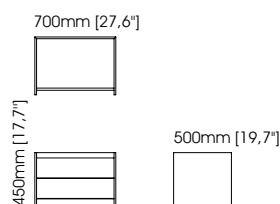

Endy bedside table

Width – 70 cm;
Depth – 50 cm;
Height – 45 cm;