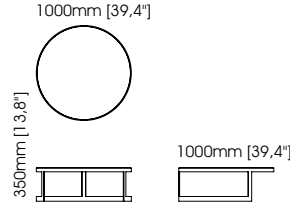

Lua coffee table

Diameter – 100 cm;
Height – 35 cm;