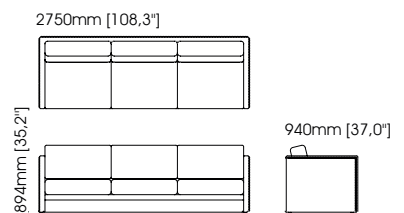

Chanel sofa

Width – 275 cm;
Depth – 94 cm;
Height – 88 cm;