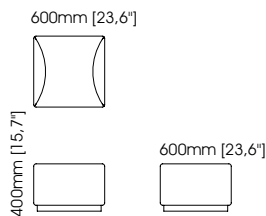

Mike pouf

Width – 60 cm;
Depth – 60 cm;
Height – 40 cm;