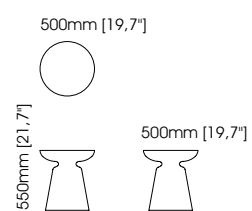

Cap side table

Diameter – 50 cm;
Height – 55 cm;