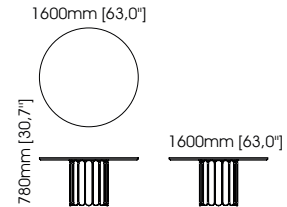

Cheryl dining table

Diameter – 160 cm;
Height – 78 cm;