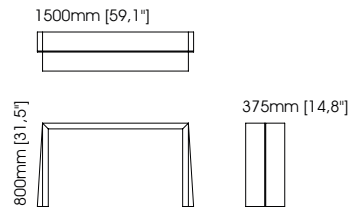

Avignon console

Width – 150 cm;
Depth – 37 cm;
Height – 80 cm;