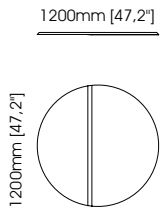

TECHNICAL INFORMATION

Rayne mirror

Diameter – 120 cm;
Depth – 3 cm;