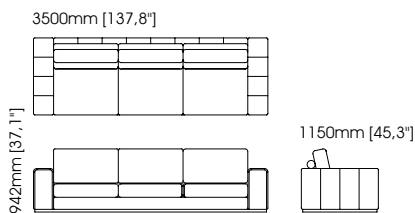

Charlie sofa

Width – 350 cm;
Depth – 115 cm;
Height – 92 cm;