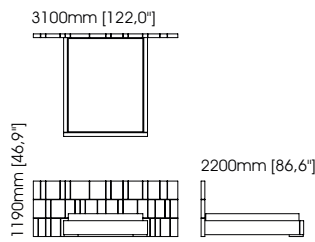

Jackson bed

Width – 310 cm;
Depth – 220 cm;
Height – 119 cm;