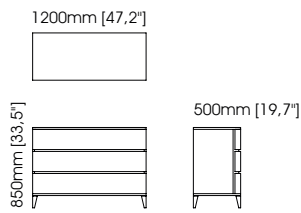

TECHNICAL INFORMATION

Amy chest of drawers

Width – 120 cm;
Depth – 51 cm;
Height – 85 cm;