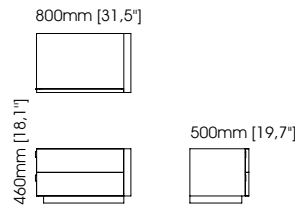

Kira bedside table

Width – 80 cm;
Depth – 50 cm;
Height – 46 cm;