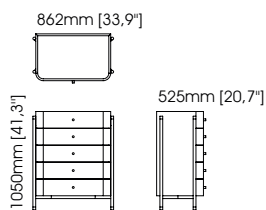

Uso chest of drawers

Width – 136 cm;
Depth – 59 cm;
Height – 70,8 cm;

Duane chest of drawers

Width – 140 cm;
Depth – 50 cm;
Height – 100 cm;

Connor chest of drawers

Width – 140 cm;
Depth – 45 cm;
Height – 80 cm;