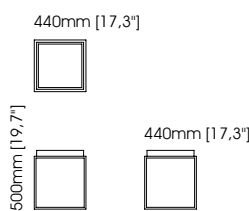

Aura side table

Width – 44 cm;
Depth – 44 cm;
Height – 50 cm;