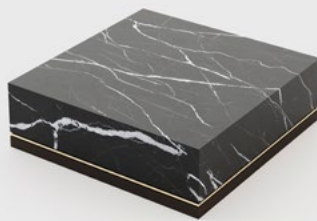

Lyssa side table

Diameter – 65 cm;
Height – 65 cm;

Diameter – 45 cm;
Height – 55 cm;

Materials & Finishes: Polished Black Flower marble, black iron and brushed golden stainless steel.

Vivré Living Room

The Vivré living room unique Art Deco sensibility relies on decadent details and luxe furniture. Velvet and leather abound on the upholstery items. The Marble coffee table adds sophistication. The high-shine blue sofa with wood touches elevates the room. The fireplace is the unexpected extra that gives drama.

Clea coffee table

Width – 100 cm;
Depth – 100 cm;
Height – 30 cm;

Materials & Finishes: Matte Nero
Marquina marble, polished
golden stainless steel and matte
smoked oak.

Jean sofa small

Width – 110 cm;
Depth – 100 cm;
Height – 75 cm;