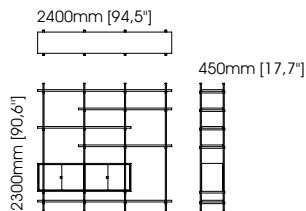

Rosie desk

Width – 186,2 cm;
Depth – 70 cm;
Height – 78 cm;

Dara desk

Width – 180 cm;
Depth – 80 cm;
Height – 78 cm;

Miami desk

Width – 180 cm;
Depth – 60 cm;
Height – 78 cm;

Chicago desk

Width – 180 cm;
Depth – 150 cm;
Height – 750 cm;