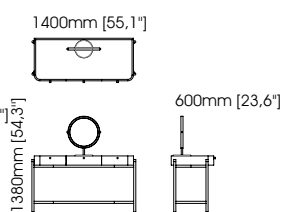

Rosie dressing tables

Width – 147 cm;
Depth – 60 cm;
Height – 138 cm;