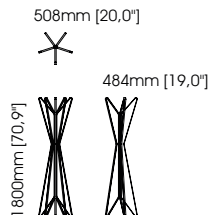

Width – 60 cm;
Depth – 60 cm;
Height – 40 cm;

Gum pouf

Width – 100 cm;
Depth – 100 cm;
Height – 35 cm;

Stewart pouf

Width – 140 cm;
Depth – 80 cm;
Height – 42 cm;

Twisted hanger

Diameter – 30 cm;
Height – 168 cm;