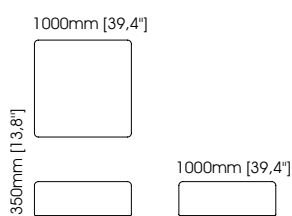

Width – 60 cm;
Depth – 60 cm;
Height – 40 cm;

Gum pouf

Width – 100 cm;
Depth – 100 cm;
Height – 35 cm;

Stewart pouf

Width – 140 cm;
Depth – 80 cm;
Height – 42 cm;

Twisted hanger

Diameter – 30 cm;
Height – 168 cm;