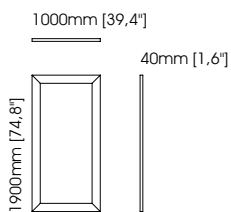

Texas mirror

Width – 100 cm;
Depth – 4 cm;
Height – 200 cm;