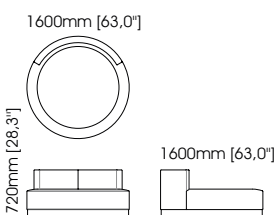

Width – 140 cm;
Depth – 65 cm;
Height – 150 cm;

Amy dressing tables

Width – 140 cm;
Depth – 50 cm;
Height – 85 cm;

Amy bench

Width – 160 cm;
Depth – 40 cm;
Height – 48 cm;

Scarlet chaise longue

Diameter – 160 cm;
Height – 72 cm;