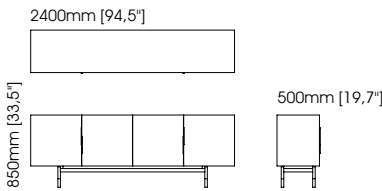

Claud sideboard

Width – 240 cm;
Depth – 50 cm;
Height – 85 cm;