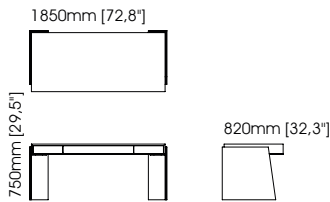

Dara desk

Width – 180 cm;
Depth – 80 cm;
Height – 78 cm;