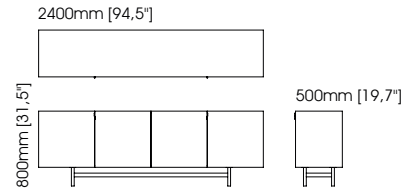

Stewart sideboard

Width – 240 cm;
Depth – 50 cm;
Height – 80 cm;