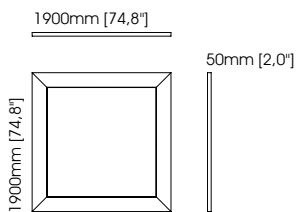

Dubai mirror

Width – 190 cm;
Depth – 5 cm;
Height – 190 cm;