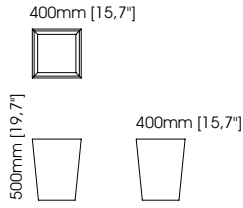

TECHNICAL INFORMATION

POTS

Poppy flower pot

Width – 40 cm;
Depth – 40 cm;
Height – 50 cm;