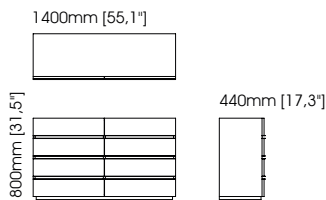

Connor chest of drawers

Width – 140 cm;
Depth – 45 cm;
Height – 80 cm;