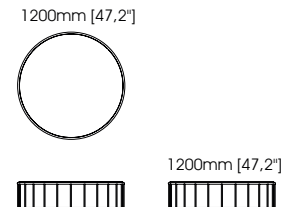

Still coffee table

Diameter – 120 cm;
Height – 30 cm;