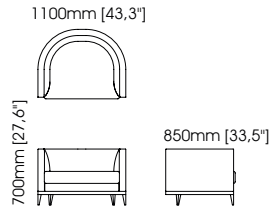

Harold armchair

Width – 110 cm;
Depth – 85 cm;
Height – 70 cm;