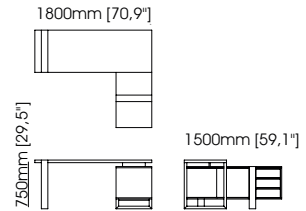

Rosie desk

Width – 186,2 cm;
Depth – 70 cm;
Height – 78 cm;

Dara desk

Width – 180 cm;
Depth – 80 cm;
Height – 78 cm;

Miami desk

Width – 180 cm;
Depth – 60 cm;
Height – 78 cm;

Chicago desk

Width – 180 cm;
Depth – 150 cm;
Height – 750 cm;