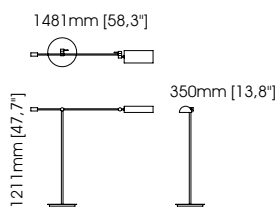

Randolph floor lamp

Width – 143 cm;
Depth – 35 cm;
Height – 120 cm;