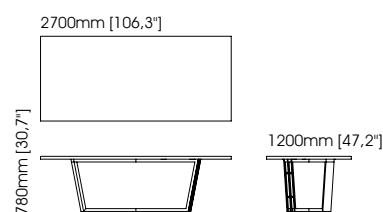

Alison dining table

Width – 270 cm;
Depth – 120 cm;
Height – 78 cm;