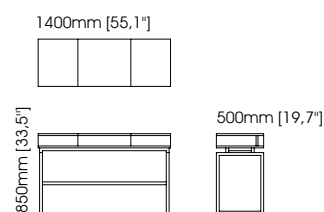

Amy dressing tables

Width – 140 cm;
Depth – 50 cm;
Height – 85 cm;