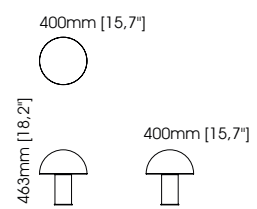

Franklin table lamp

Diameter – 40 cm;
Height – 46 cm;