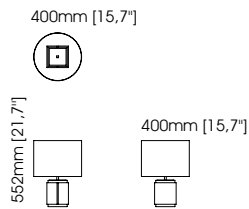

Little Jack table lamp

Width – 18 cm;
Depth – 18 cm;
Height – 27 cm;