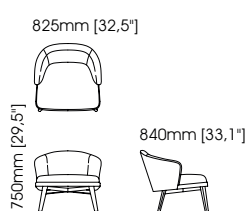

Nelly armchair

Width – 82,5 cm;
Depth – 83 cm;
Height – 75 cm;