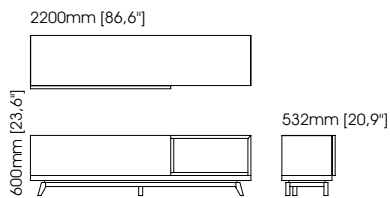

Reflex tv cabinet

Width – 220 cm;
Depth – 53 cm;
Height – 60 cm;