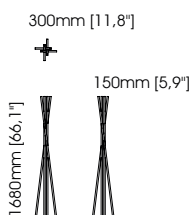

Width – 60 cm;
Depth – 60 cm;
Height – 40 cm;

Gum pouf

Width – 100 cm;
Depth – 100 cm;
Height – 35 cm;

Stewart pouf

Width – 140 cm;
Depth – 80 cm;
Height – 42 cm;

Twisted hanger

Diameter – 30 cm;
Height – 168 cm;