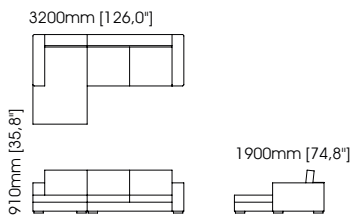

Grey with chaise longue

Width – 320 cm;
Depth – 190 cm;
Height – 91 cm;