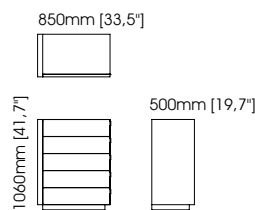

Kira tallboy

Width – 85 cm;
Depth – 50 cm;
Height – 106 cm;