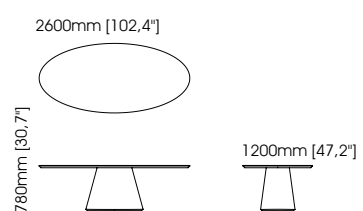

Kelly dining table

Width – 260 cm;
Depth – 120 cm;
Height – 78 cm;