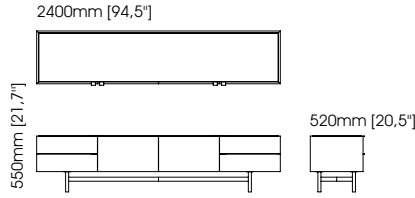

Lewis tv cabinet

Width – 240 cm;
Depth – 52 cm;
Height – 55 cm;

Width – 120 cm;
Depth – 80 cm;
Height – 30 cm;