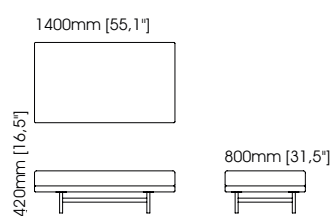

Width – 60 cm;
Depth – 60 cm;
Height – 40 cm;

Gum pouf

Width – 100 cm;
Depth – 100 cm;
Height – 35 cm;

Stewart pouf

Width – 140 cm;
Depth – 80 cm;
Height – 42 cm;

Twisted hanger

Diameter – 30 cm;
Height – 168 cm;