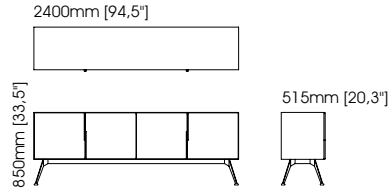

Lewis sideboard

Width – 240 cm;
Depth – 52 cm;
Height – 85 cm;

TECHNICAL INFORMATION

Brown sideboard

Width – 240 cm;
Depth – 50 cm;
Height – 85 cm;

Winston sideboard

Width – 240 cm;
Depth – 50 cm;
Height – 85 cm;