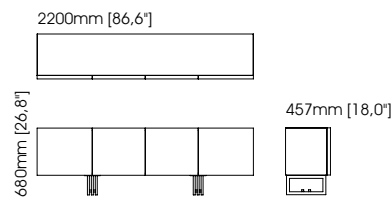

Retro tv cabinet

Width – 250 cm;
Depth – 45 cm;
Height – 65 cm;