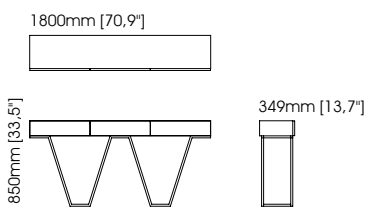

Zurique console

Width – 180 cm;
Depth – 35 cm;
Height – 85 cm;