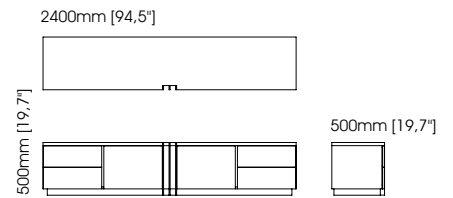

D'Arc tv cabinet

Width – 240 cm;
Depth – 50 cm;
Height – 50 cm;