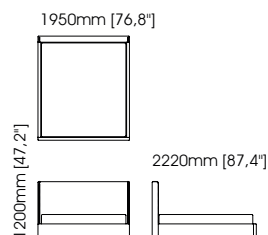

Marlin bed

Width – 195 cm;
Depth – 222 cm;
Height – 120 cm;