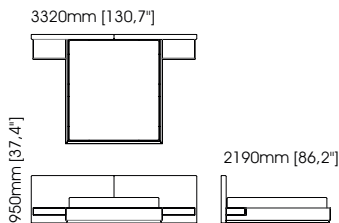

Esmeralda bed

Width – 191 cm;
Depth – 217 cm;
Height – 150 cm;

Duane bed

Width – 192 cm;
Depth – 216 cm;
Height – 120 cm;

Miranda bed

Width – 182 cm;
Depth – 225 cm;
Height – 89 cm;

Boston bed

Width – 330 cm;
Depth – 220 cm;
Height – 95 cm;