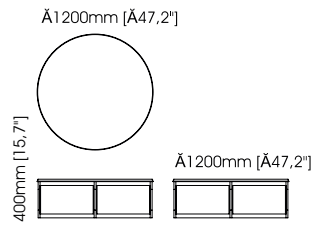

Lyssa coffee table

Diameter – 120 cm;
Height – 40 cm;