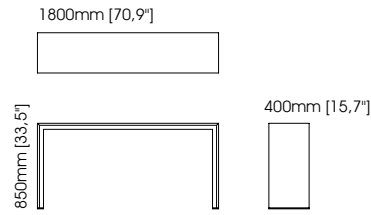

Jill console

Width – 180 cm;
Depth – 40 cm;
Height – 85 cm;