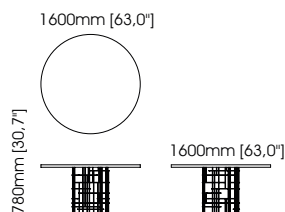

Mercy dining table

Diameter – 160 cm;
Height – 78 cm;