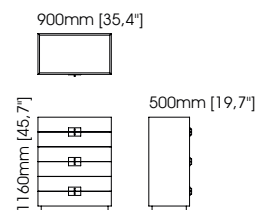

Lady tallboy

Width – 90 cm;
Depth – 50 cm;
Height – 116 cm;