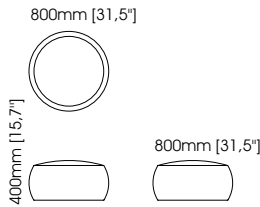

Sebastian small pouf

Diameter – 80 cm;
Depth – 40 cm;