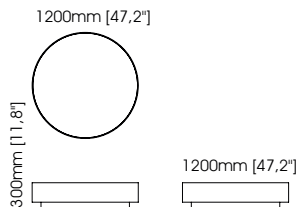

Width – 100 cm;
Depth – 100 cm;
Height – 30 cm;

Lua coffee table

Diameter – 100 cm;
Height – 35 cm;

Lua coffee table

Diameter – 80 cm;
Height – 25 cm;

Gold coffee table

Diameter – 120 cm;
Height – 30 cm;

Reflex coffee table