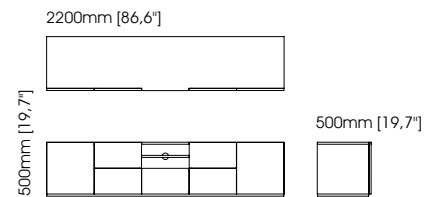

Isis tv cabinet

Width – 220 cm;
Depth – 50 cm;
Height – 50 cm;

Orlando tv cabinet

Width – 240 cm;
Depth – 55 cm;
Height – 55 cm;

Quartz tv cabinet

Width – 220 cm;
Depth – 50 cm;
Height – 50 cm;

TECHNICAL INFORMATION