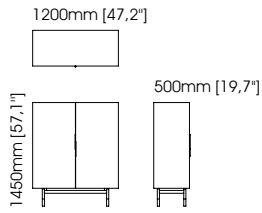

Claud cupboard

Width – 120 cm;
Depth – 50 cm;
Height – 145 cm;