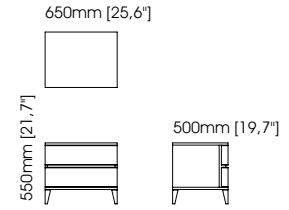

Amy bedside table

Width – 65 cm;
Depth – 50 cm;
Height – 55 cm;