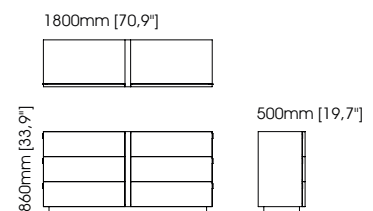

Kira chest of drawers

Width – 180 cm;
Depth – 50 cm;
Height – 85 cm;