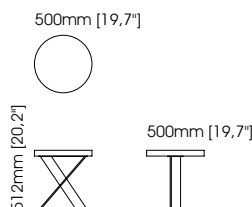

Sally side table

Diameter – 50 cm;
Height – 55 cm;