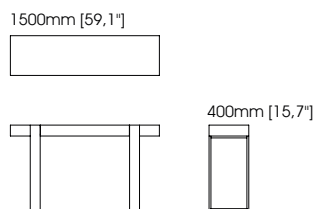

Village console

Width – 150 cm;
Depth – 40 cm;
Height – 86 cm;