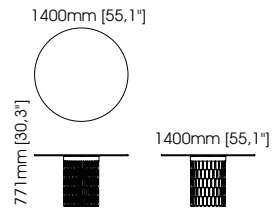

Brenda dining table

Diameter – 140 cm;
Height – 77 cm;