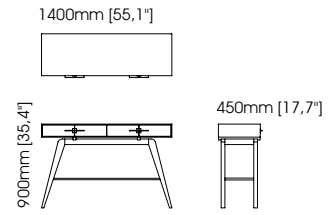

Niels console

Width – 140 cm;
Depth – 45 cm;
Height – 90 cm;