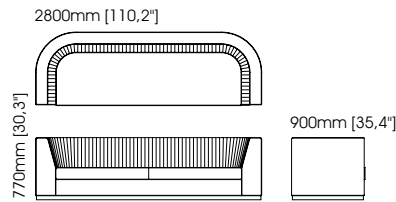

Miuzza sofa

Width – 280 cm;
Depth – 90 cm;
Height – 77 cm;