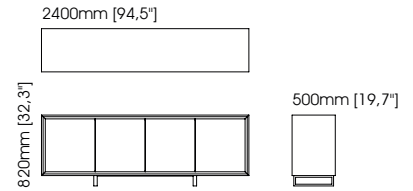

Lewis sideboard

Width – 240 cm;
Depth – 52 cm;
Height – 85 cm;

TECHNICAL INFORMATION

Brown sideboard

Width – 240 cm;
Depth – 50 cm;
Height – 85 cm;

Winston sideboard

Width – 240 cm;
Depth – 50 cm;
Height – 85 cm;