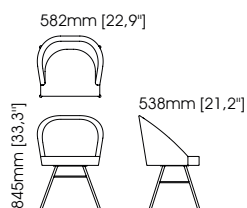

Loren chair

Width – 59 cm;
Depth – 53 cm;
Height – 85 cm;