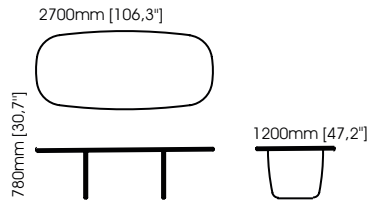

Jeane dining table

Width – 270 cm;
Depth – 120 cm;
Height – 78 cm;