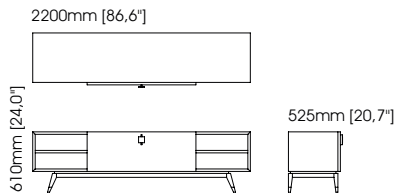

Antoine tv cabinet

Width – 220 cm;
Depth – 53 cm;
Height – 61 cm;