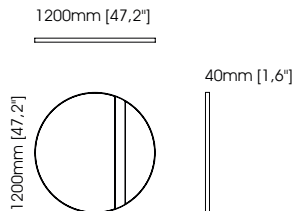

Rosane mirror

Diameter – 120 cm;
Depth – 3 cm;

James mirror

Diameter – 100 cm;
Depth – 6 cm;

Phill mirror

Diameter – 125,5 cm;
Depth – 4 cm;

Rod mirror

Diameter – 120 cm;
Height – 4 cm;