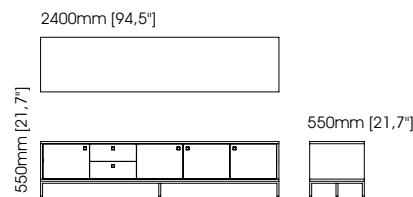

Isis tv cabinet

Width – 220 cm;
Depth – 50 cm;
Height – 50 cm;

Orlando tv cabinet

Width – 240 cm;
Depth – 55 cm;
Height – 55 cm;

Quartz tv cabinet

Width – 220 cm;
Depth – 50 cm;
Height – 50 cm;

TECHNICAL INFORMATION