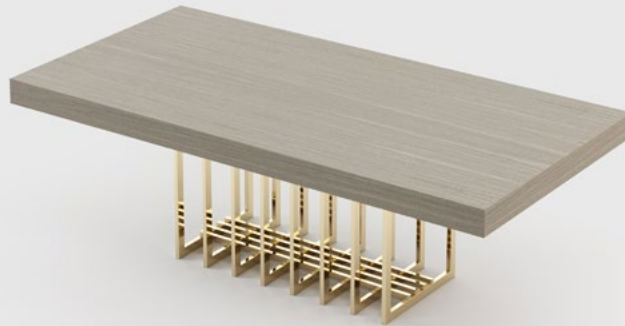

Prestige dining table

Width – 240 cm; Depth – 120 cm; Height – 78 cm;

Materials & Finishes: Old oak and golden stainless steel.

Strike sideboard

Width – 240 cm;
Depth – 50 cm;
Height – 82 cm;

Materials & Finishes: Old oak and golden stainless steel.