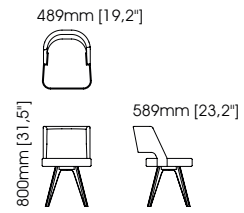

TECHNICAL INFORMATION

Gordon chair

Width – 53 cm;
Depth – 53 cm;
Height – 80 cm;

Wiston chair

Width – 48 cm;
Depth – 53 cm;
Height – 80 cm;

Estoril chair

Width – 51 cm;
Depth – 56 cm;
Height – 87 cm;

Prestige chair