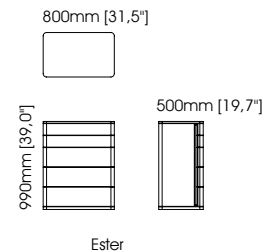

Hilary tallboy

Width – 80 cm;
Depth – 50 cm;
Height – 99 cm;