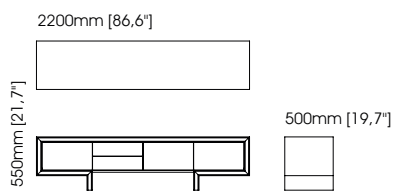

Isis tv cabinet

Width – 220 cm;
Depth – 50 cm;
Height – 50 cm;

Orlando tv cabinet

Width – 240 cm;
Depth – 55 cm;
Height – 55 cm;

Quartz tv cabinet

Width – 220 cm;
Depth – 50 cm;
Height – 50 cm;

TECHNICAL INFORMATION