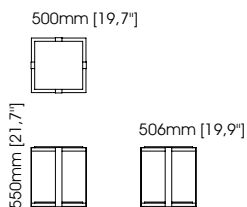

Tracy side table

Width – 51 cm;
Depth – 51 cm;
Height – 55 cm;