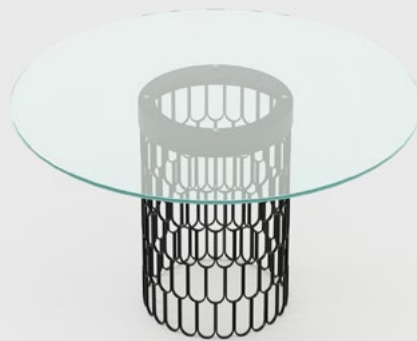

Sharon table lamp

Diameter – 45 cm;
Height – 77 cm;

Materials & Finishes: Polished Nero Marquina marble and polished golden stainless steel.

Stewart pouf

Width – 140 cm;
Depth – 80 cm;
Height – 42 cm;

Materials & Finishes: Matte black iron;
Fabric: Xangai Sand.

Claud sideboard

Width – 240 cm;
Depth – 50 cm;
Height – 85 cm;

Materials & Finishes: Matte walnut and polished golden stainless steel.

Andy suspension lamp

Diameter – 60 cm;
Height – 189 cm;

Materials & Finishes: Black iron, polished golden stainless steel and glossy white glass.

Brenda dining table

Diameter – 140 cm; Height – 78 cm;

Materials & Finishes: Simple glass and black steel.

Jazz suspension lamp

Diameter: 50 cm;
Height: 320 cm;

Materials & Finishes: Polished golden stainless steel, black iron and simple glass.