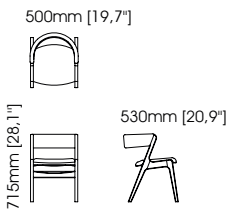

Monaco chair

Width – 50 cm;
Depth – 58 cm;
Height – 72 cm;