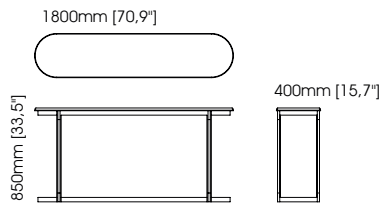

TECHNICAL INFORMATION

Lyssa console

Width – 180 cm;
Depth – 40 cm;
Height – 85 cm;