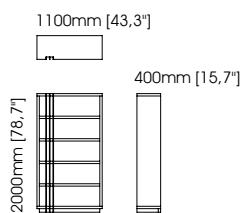

D'Arc bookshelf

Width – 110 cm;
Depth – 40 cm;
Height – 200 cm;