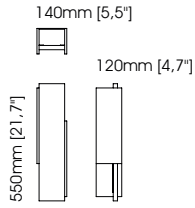

TECHNICAL INFORMATION

WALL LAMPS

Dave wall lamp

Width – 14 cm;
Depth – 12 cm;
Height – 55 cm;