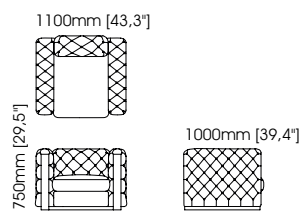

Width – 300 cm;
Depth – 102 cm;
Height – 72 cm;

Miuzza sofa

Width – 280 cm;
Depth – 90 cm;
Height – 77 cm;

Miuzza small sofa

Width – 105 cm;
Depth – 85 cm;
Height – 77 cm;

Jean sofa

Width – 280 cm;
Depth – 100 cm;
Height – 75 cm;