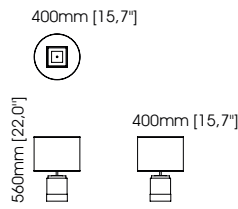

Smith table lamp

Diameter – 40 cm;
Height – 56 cm;