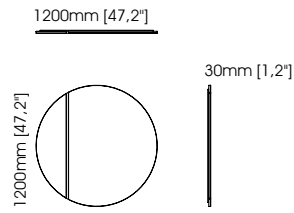

Rosane mirror

Diameter – 120 cm;
Depth – 3 cm;

James mirror

Diameter – 100 cm;
Depth – 6 cm;

Phill mirror

Diameter – 125,5 cm;
Depth – 4 cm;

Rod mirror

Diameter – 120 cm;
Height – 4 cm;