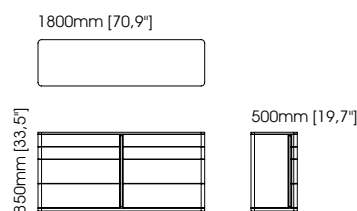

Hilary chest of drawers

Width – 180 cm;
Depth – 50 cm;
Height – 85 cm;