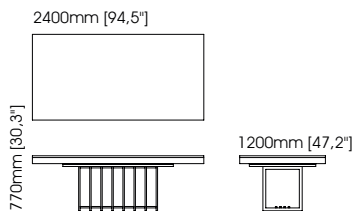

Prestige dining table

Width – 240 cm;
Depth – 120 cm;
Height – 78 cm;