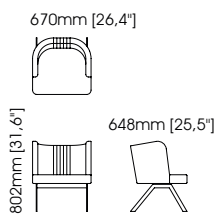

Gordon armchair

Width – 67 cm;
Depth – 65 cm;
Height – 80 cm;