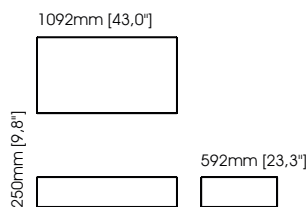

Reflex coffee table

Width – 110 cm;
Depth – 60 cm;
Height – 25 cm;