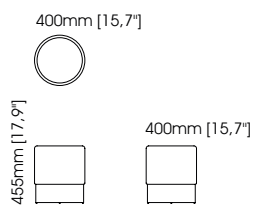

Isaac pouf

Diameter – 40 cm;
Depth – 45 cm;