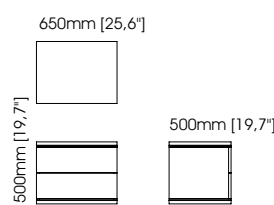

Width – 80 cm;
Depth – 50 cm;
Height – 46 cm;

Amy bedside table

Width – 65 cm;
Depth – 50 cm;
Height – 55 cm;

Marlon bedside table

Width – 70 cm;
Depth – 50 cm;
Height – 60 cm;

Uso bedside table

Width – 66 cm;
Depth – 45 cm;
Height – 42 cm;