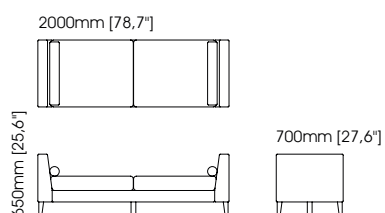

Width – 140 cm;
Depth – 65 cm;
Height – 150 cm;

Amy dressing tables

Width – 140 cm;
Depth – 50 cm;
Height – 85 cm;

Amy bench

Width – 160 cm;
Depth – 40 cm;
Height – 48 cm;

Scarlet chaise longue

Diameter – 160 cm;
Height – 72 cm;