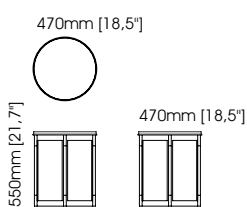

Lyssa side table

Diameter – 47 cm;
Height – 55 cm;