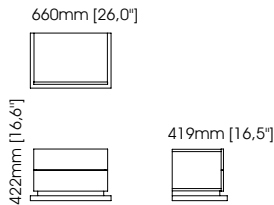

Width – 80 cm;
Depth – 50 cm;
Height – 46 cm;

Amy bedside table

Width – 65 cm;
Depth – 50 cm;
Height – 55 cm;

Marlon bedside table

Width – 70 cm;
Depth – 50 cm;
Height – 60 cm;

Uso bedside table

Width – 66 cm;
Depth – 45 cm;
Height – 42 cm;