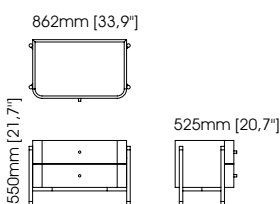

Esmeralda bed

Width – 191 cm;
Depth – 217 cm;
Height – 150 cm;

Duane bed

Width – 192 cm;
Depth – 216 cm;
Height – 120 cm;

Miranda bed

Width – 182 cm;
Depth – 225 cm;
Height – 89 cm;

Boston bed

Width – 330 cm;
Depth – 220 cm;
Height – 95 cm;