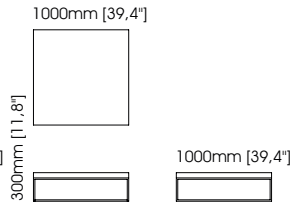

S. Paulo coffee table

Width – 100 cm;
Depth – 100 cm;
Height – 30 cm;