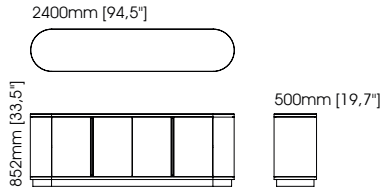

TECHNICAL INFORMATION

Brown sideboard

Width – 240 cm;
Depth – 50 cm;
Height – 85 cm;