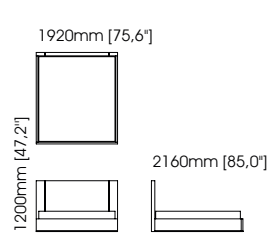

Duane bed

Width – 192 cm;
Depth – 216 cm;
Height – 120 cm;