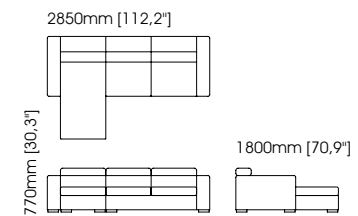

Width – 300 cm;
Depth – 102 cm;
Height – 80 cm;

Grey with chaise longue

Width – 320 cm;
Depth – 190 cm;
Height – 91 cm;

London with chaise longue

Width – 305 cm;
Depth – 180 cm;
Height – 95 cm;

Gold with chaise longue