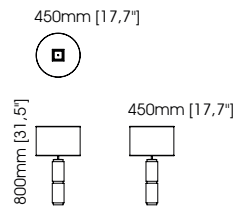

Width – 118 cm;
Depth – 138 cm;
Height – 71 cm;

TECHNICAL INFORMATION

Martin table lamp

Diameter – 12 cm;
Height – 52 cm;

Sharon table lamp

Diameter – 45 cm;
Height – 77 cm;

Quentin table lamp

Diameter – 45 cm;
Height – 80 cm;