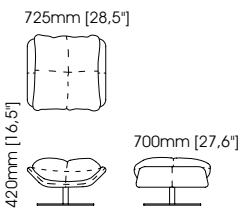

Sofia ottoman

Width – 73 cm;
Depth – 70 cm;
Height – 42 cm;