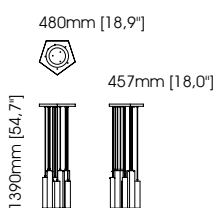

Jazz suspension lamp

Diameter – 50 cm;
Height – 320 cm;