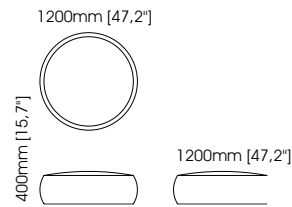

Sebastian big pouf

Diameter – 120 cm;
Depth – 40 cm;