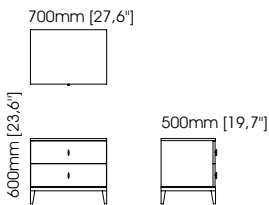

Width – 70 cm;
Depth – 50 cm;
Height – 55 cm;

TECHNICAL INFORMATION

Emily bedside table

Width – 70 cm;
Depth – 50 cm;
Height – 45,5 cm;

Hilary bedside

Width – 60 cm;
Depth – 50 cm;
Height – 50 cm;

Kira bedside table

Width – 80 cm;
Depth – 50 cm;
Height – 46 cm;

Amy bedside table

Width – 65 cm;
Depth – 50 cm;
Height – 55 cm;

Marlon bedside table

Width – 70 cm;
Depth – 50 cm;
Height – 60 cm;

Uso bedside table

Width – 66 cm;
Depth – 45 cm;
Height – 42 cm;