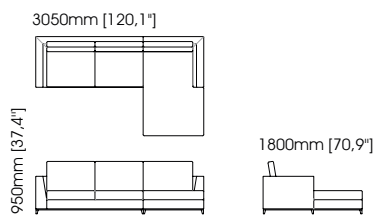

Width – 300 cm;
Depth – 102 cm;
Height – 80 cm;

Grey with chaise longue

Width – 320 cm;
Depth – 190 cm;
Height – 91 cm;

London with chaise longue

Width – 305 cm;
Depth – 180 cm;
Height – 95 cm;

Gold with chaise longue