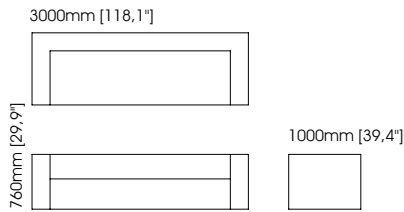

TECHNICAL INFORMATION

Havay sofa

Width – 300 cm;
Depth – 100 cm;
Height – 76 cm;