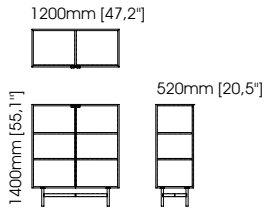

TECHNICAL INFORMATION

CUPBOARDS & BAR CABINET

Lewis cupboard

Width – 120 cm;
Depth – 52 cm;
Height – 140 cm;