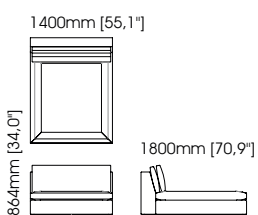

Width – 140 cm;
Depth – 65 cm;
Height – 150 cm;

Amy dressing tables

Width – 140 cm;
Depth – 50 cm;
Height – 85 cm;

Amy bench

Width – 160 cm;
Depth – 40 cm;
Height – 48 cm;

Scarlet chaise longue

Diameter – 160 cm;
Height – 72 cm;