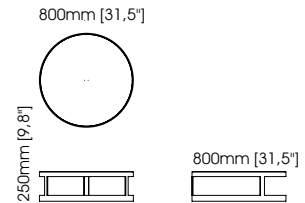

Lua coffee table

Diameter – 80 cm;
Height – 25 cm;