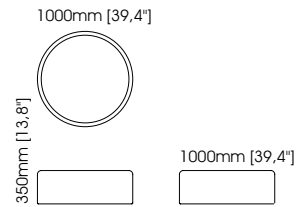

Bur pouf

Diameter – 100 cm;
Depth – 35 cm;