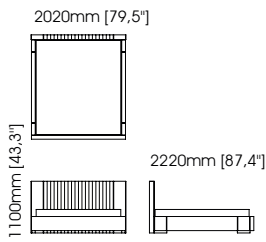

TECHNICAL INFORMATION

Lauren bed

Width – 200 cm;
Depth – 222 cm;
Height – 110 cm;