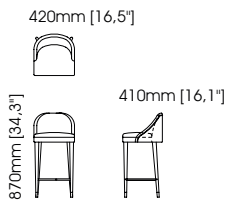

BAR STOOLS

Estoril bar stool

Width – 42 cm;
Depth – 43 cm;
Height – 87 cm;