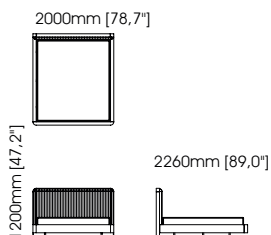

BEDS

Anny bed

Width – 200 cm;
Depth – 226 cm;
Height – 120 cm;