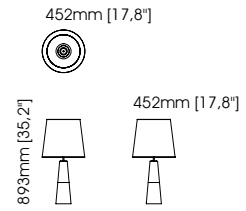

Width – 118 cm;
Depth – 138 cm;
Height – 71 cm;

TECHNICAL INFORMATION

Martin table lamp

Diameter – 12 cm;
Height – 52 cm;

Sharon table lamp

Diameter – 45 cm;
Height – 77 cm;

Quentin table lamp

Diameter – 45 cm;
Height – 80 cm;