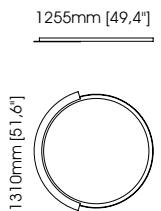

Phill mirror

Diameter – 125,5 cm;
Depth – 4 cm;