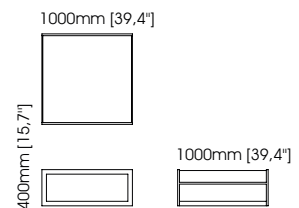

Diameter – 100 cm;
Height – 40 cm;

Anthony coffee table

Width – 100 cm;
Depth – 100 cm;
Height – 40 cm;