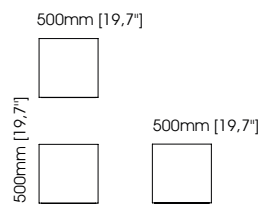

Diameter – 50 cm;
Height – 50 cm;

Megan side table

Width – 60 cm;
Depth – 60 cm;
Height – 55 cm;

Naomi side table

Width – 50 cm;
Depth – 50 cm;
Height – 50 cm;

Brenda side table

Diameter – 48 cm;
Height – 60 cm;