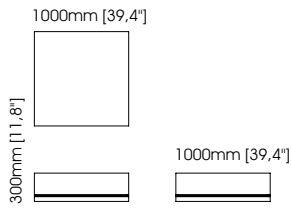

Megan coffee table

Width – 100 cm;
Depth – 100 cm;
Height – 40 cm;

Mercy coffee table

Diameter – 100 cm;
Height – 40 cm;

Anthony coffee table

Width – 100 cm;
Depth – 100 cm;
Height – 40 cm;

TECHNICAL INFORMATION