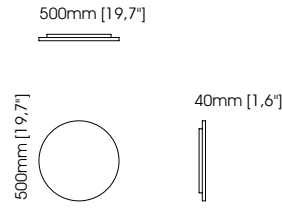

Jackson's small surface lamp

Diameter – 50 cm;
Height – 4 cm;