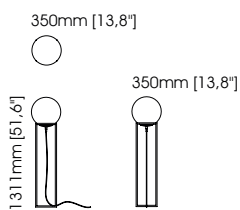

Jones floor lamp

Diameter – 35 cm;
Height – 130 cm;