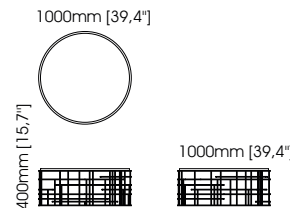

Megan coffee table

Width – 100 cm;
Depth – 100 cm;
Height – 40 cm;

Mercy coffee table

Diameter – 100 cm;
Height – 40 cm;

Anthony coffee table

Width – 100 cm;
Depth – 100 cm;
Height – 40 cm;

TECHNICAL INFORMATION