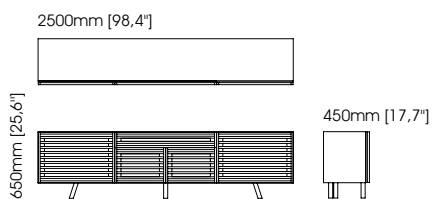

Lyon storage unit

Width – 220 cm;
Depth – 46 cm;
Height – 68 cm;