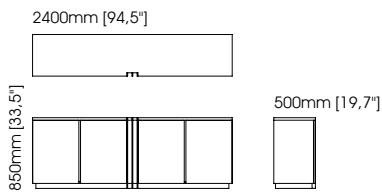

D'Arc sideboard

Width – 240 cm;
Depth – 50 cm;
Height – 85 cm;