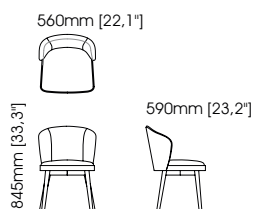

Nelly chair

Width – 56 cm;
Depth – 59 cm;
Height – 85 cm;