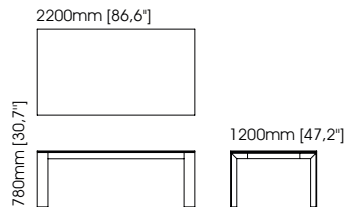

Susan dining table

Width – 240 cm;
Depth – 120 cm;
Height – 78 cm;