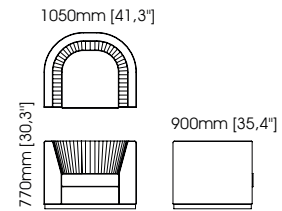

Miuzza small sofa

Width – 105 cm;
Depth – 85 cm;
Height – 77 cm;