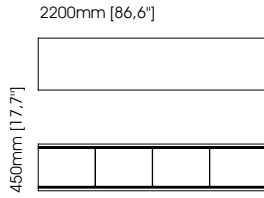

Isis tv cabinet

Width – 220 cm;
Depth – 50 cm;
Height – 50 cm;

Orlando tv cabinet

Width – 240 cm;
Depth – 55 cm;
Height – 55 cm;

Quartz tv cabinet

Width – 220 cm;
Depth – 50 cm;
Height – 50 cm;

TECHNICAL INFORMATION