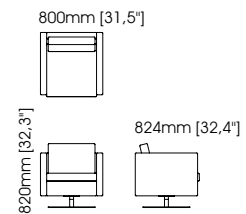

Joe armchair

Width – 80 cm;
Depth – 76 cm;
Height – 80 cm;

Gordon armchair

Width – 67 cm;
Depth – 65 cm;
Height – 80 cm;

Moon armchair

Width – 63,5 cm;
Depth – 70 cm;
Height – 87 cm;

Marlow armchair

Width – 80 cm;
Depth – 82,4 cm;
Height – 82 cm;