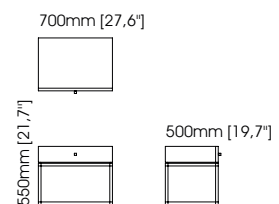

Ester bedside table

Width – 70 cm;
Depth – 50 cm;
Height – 55 cm;