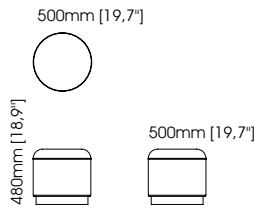

Rio big mirror

Width – 45 cm;
Depth – 4 cm;
Height – 125 cm;

Rio small mirror

Width – 15 cm;
Depth – 4 cm;
Height – 125 cm;

Opium mirror

Width – 200 cm;
Depth – 3 cm;
Height – 75 cm;

TECHNICAL INFORMATION

Eddy pouf