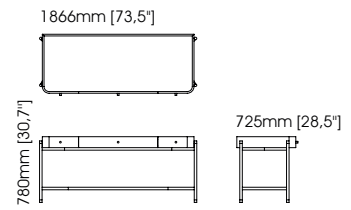

Rosie desk

Width – 186,2 cm;
Depth – 70 cm;
Height – 78 cm;