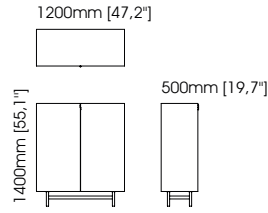

Stewart cupboard

Width – 120 cm;
Depth – 50 cm;
Height – 140 cm;