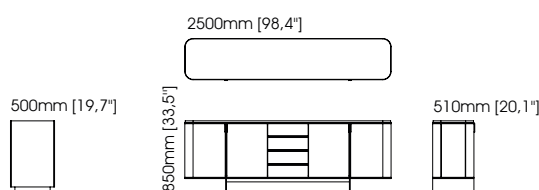

Dean sideboard

Width – 250 cm;
Depth – 51 cm;
Height – 85 cm;