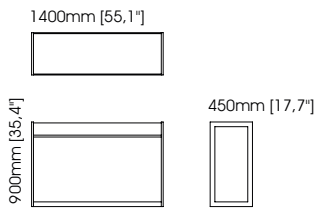

Anthony console

Width – 140 cm;
Depth – 45 cm;
Height – 90 cm;