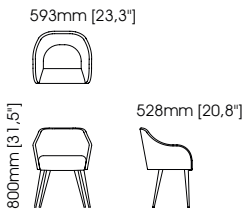

Lili chair

Width – 60 cm;
Depth – 53 cm;
Height – 80 cm;