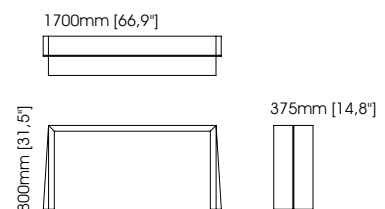

Avignon big console

Width – 170 cm;
Depth – 37 cm;
Height – 80 cm;