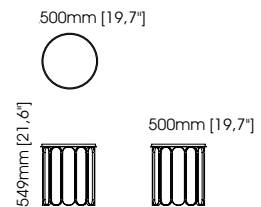

Cheryl side table

Diameter – 50 cm;
Height – 55 cm;