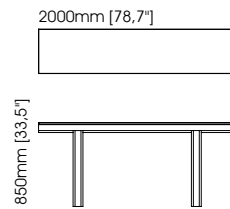

Pearl console

Width – 200 cm;
Depth – 45 cm;
Height – 85 cm;