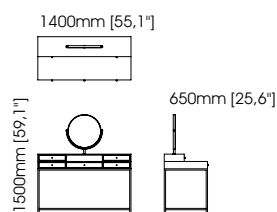

D'Arc dressing tables

Width – 140 cm;
Depth – 65 cm;
Height – 150 cm;