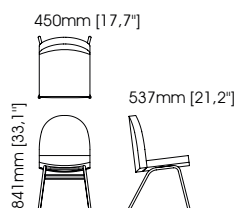

Louise chair

Width – 45 cm;
Depth – 53 cm;
Height – 84 cm;