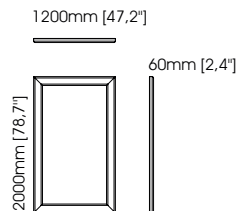

Rosane mirror

Diameter – 120 cm;
Depth – 3 cm;

James mirror

Diameter – 100 cm;
Depth – 6 cm;

Phill mirror

Diameter – 125,5 cm;
Depth – 4 cm;

Rod mirror

Diameter – 120 cm;
Height – 4 cm;