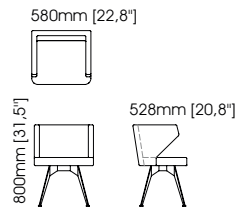

TECHNICAL INFORMATION

Gordon chair

Width – 53 cm;
Depth – 53 cm;
Height – 80 cm;

Wiston chair

Width – 48 cm;
Depth – 53 cm;
Height – 80 cm;

Estoril chair

Width – 51 cm;
Depth – 56 cm;
Height – 87 cm;

Prestige chair