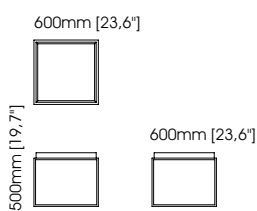

Aura side table

Width – 60 cm;
Depth – 60 cm;
Height – 50 cm;