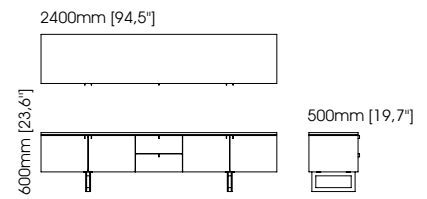

Boris tv cabinet

Width – 240 cm;
Depth – 52 cm;
Height – 60 cm;