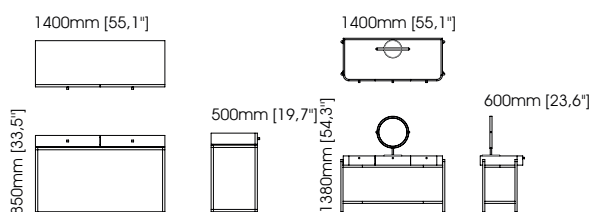

Ester dressing tables

Width – 140 cm;
Depth – 52,5 cm;
Height – 85 cm;