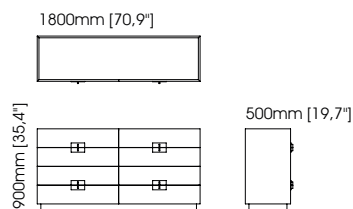

Lady chest of drawers

Width – 180 cm;
Depth – 50 cm;
Height – 90 cm;