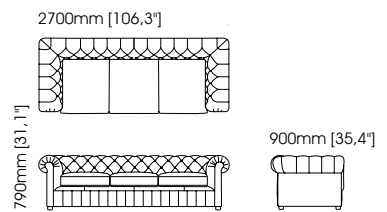

Chester sofa

Width – 270 cm;
Depth – 105 cm;
Height – 79 cm;