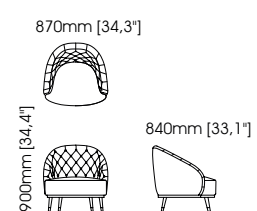

Hector armchair

Width – 87 cm;
Depth – 84 cm;
Height – 90 cm;