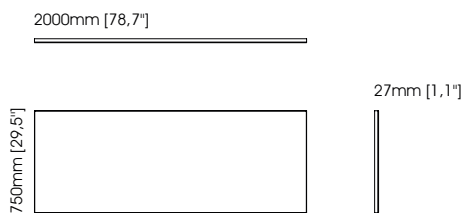

Rio big mirror

Width – 45 cm;
Depth – 4 cm;
Height – 125 cm;

Rio small mirror

Width – 15 cm;
Depth – 4 cm;
Height – 125 cm;

Opium mirror

Width – 200 cm;
Depth – 3 cm;
Height – 75 cm;

TECHNICAL INFORMATION

Eddy pouf