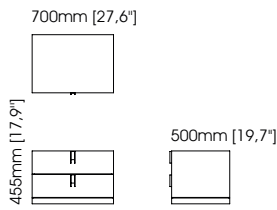

TECHNICAL INFORMATION

Emily bedside table

Width – 70 cm;
Depth – 50 cm;
Height – 45,5 cm;