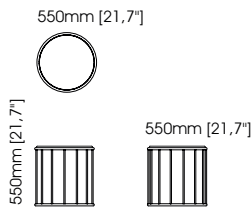

Diameter – 50 cm;
Height – 50 cm;

Megan side table

Width – 60 cm;
Depth – 60 cm;
Height – 55 cm;

Naomi side table

Width – 50 cm;
Depth – 50 cm;
Height – 50 cm;

Brenda side table

Diameter – 48 cm;
Height – 60 cm;