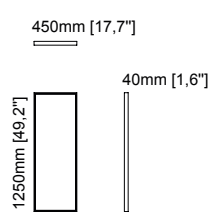

Rio big mirror

Width – 45 cm;
Depth – 4 cm;
Height – 125 cm;

Rio small mirror

Width – 15 cm;
Depth – 4 cm;
Height – 125 cm;

Opium mirror

Width – 200 cm;
Depth – 3 cm;
Height – 75 cm;

TECHNICAL INFORMATION

Eddy pouf