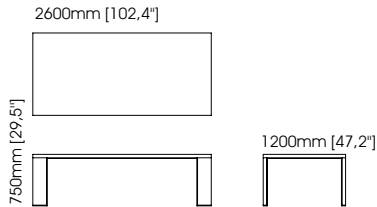

DINING TABLES

Eda dining table

Width – 260 cm;
Depth – 120 cm;
Height – 78 cm;