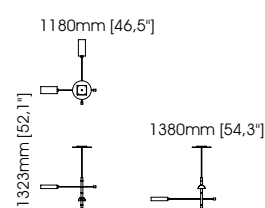

Randolph suspension lamp

Width – 118 cm;
Depth – 138 cm;
Height – 71 cm;