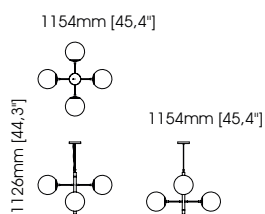

Meredith chandelier

Diameter – 138 cm;
Height – 135 cm;