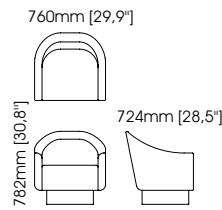

Donald armchair

Width – 76 cm;
Depth – 72,5 cm;
Height – 78 cm;