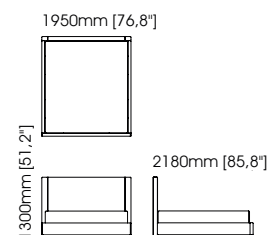

Corin bed

Width – 195 cm;
Depth – 218 cm;
Height – 130 cm;