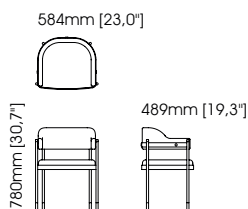

Dale chair

Width – 58,5 cm;
Depth – 49 cm;
Height – 78 cm;