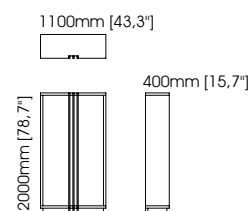

D'Arc bookcase

Width – 110 cm;
Depth – 40 cm;
Height – 200 cm;