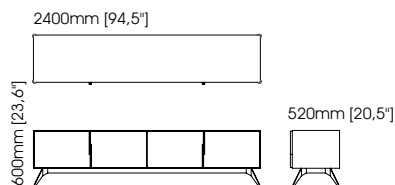

Wiston tv cabinet

Width – 240 cm;
Depth – 52 cm;
Height – 60 cm;