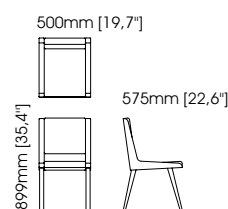

Rudolf chair

Width – 50 cm;
Depth – 58 cm;
Height – 90 cm;