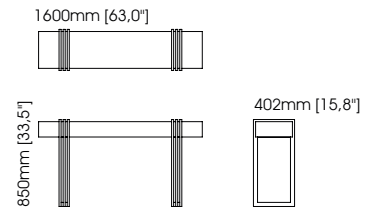

Evelyn console

Width – 160 cm;
Depth – 40 cm;
Height – 85 cm;