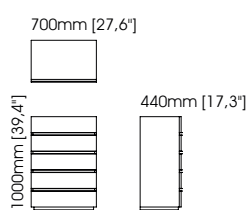

Connor tallboy

Width – 70 cm;
Depth – 45 cm;
Height – 100 cm;