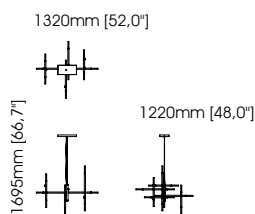

Robert chandelier

Width – 134 cm;
Depth – 124 cm;
Height – 152 cm;