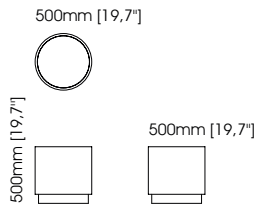

TECHNICAL INFORMATION

Gold side table

Diameter – 50 cm;
Height – 50 cm;