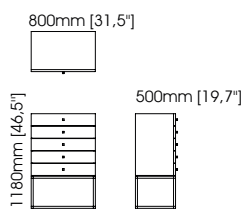

Ester tallboy

Width – 80 cm;
Depth – 50 cm;
Height – 118 cm;