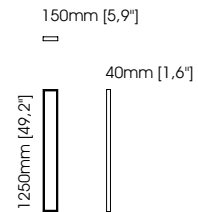

Rio big mirror

Width – 45 cm;
Depth – 4 cm;
Height – 125 cm;

Rio small mirror

Width – 15 cm;
Depth – 4 cm;
Height – 125 cm;

Opium mirror

Width – 200 cm;
Depth – 3 cm;
Height – 75 cm;

TECHNICAL INFORMATION

Eddy pouf