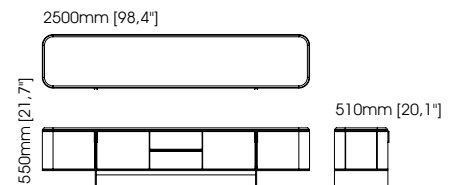

Dean tv cabinet

Width – 250 cm;
Depth – 51 cm;
Height – 55 cm;