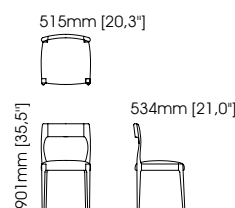

Karen chair

Width – 47 cm;
Depth – 49 cm;
Height – 81 cm;