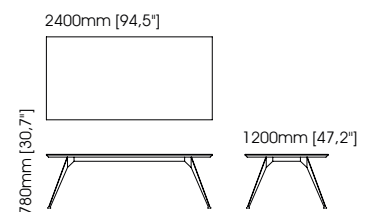

Winston dining table

Width – 240 cm;
Depth – 120 cm;
Height – 78 cm;