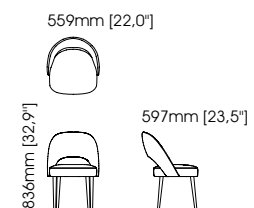

Amour chair

Width – 56 cm;
Depth – 61 cm;
Height – 84 cm;