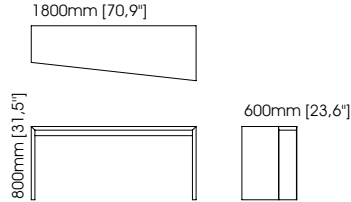

Miami desk

Width – 180 cm;
Depth – 60 cm;
Height – 78 cm;