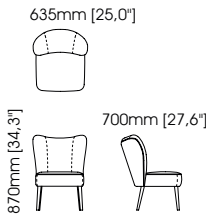

Moon armchair

Width – 63,5 cm;
Depth – 70 cm;
Height – 87 cm;