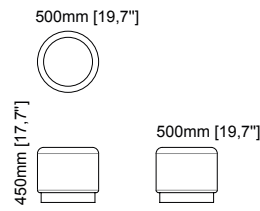

Paris pouf

Diameter – 50 cm;
Depth – 45 cm;