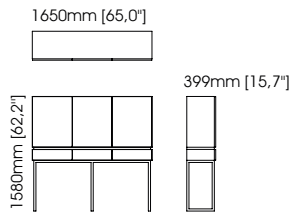

Cannes bar cabinet

Width – 166 cm;
Depth – 40 cm;
Height – 158 cm;