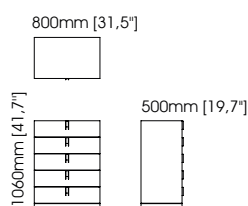

Emily tallboy

Width – 80 cm;
Depth – 50 cm;
Height – 106 cm;