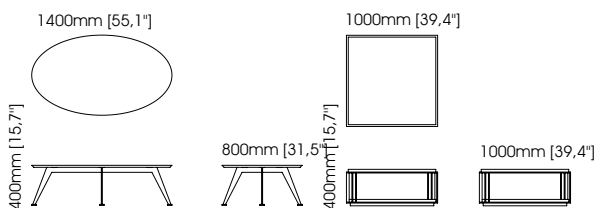

Megan coffee table

Space coffee table

Width – 140 cm;
Depth – 80 cm;
Height – 40 cm;