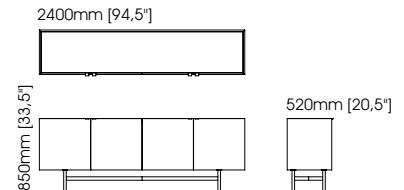

Lewis sideboard

Width – 240 cm;
Depth – 52 cm;
Height – 85 cm;