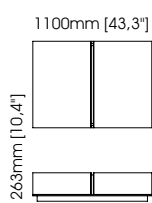

Sila coffee table

Width – 120 cm;
Depth – 80 cm;
Height – 30 cm;