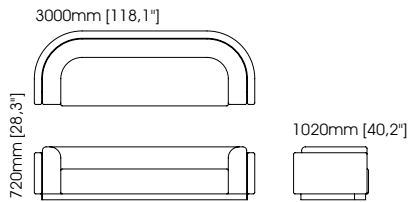

Width – 60 cm;
Depth – 60 cm;
Height – 40 cm;

Gum pouf

Width – 100 cm;
Depth – 100 cm;
Height – 35 cm;

Stewart pouf

Width – 140 cm;
Depth – 80 cm;
Height – 42 cm;

Twisted hanger

Diameter – 30 cm;
Height – 168 cm;

Wild hanger

Diameter – 53 cm;
Height – 180 cm;

TECHNICAL INFORMATION

POTS

Poppy flower pot

Width – 40 cm;
Depth – 40 cm;
Height – 50 cm;

SOFAS

Wellington sofa