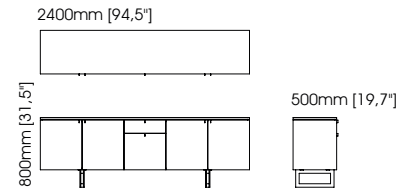

Boris sideboard

Width – 240 cm;
Depth – 52 cm;
Height – 80 cm;