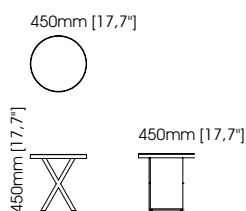

Nottingham side table

Diameter – 45 cm;
Height – 45 cm;