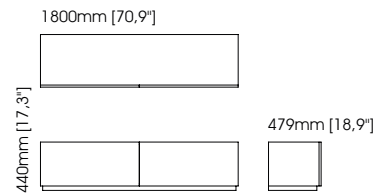

Peterson tv cabinet

Width – 180 cm;
Depth – 48 cm;
Height – 44 cm;