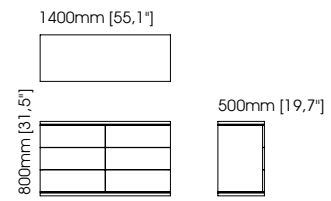

Duane chest of drawers

Width – 140 cm;
Depth – 50 cm;
Height – 100 cm;