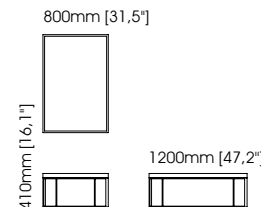

Raw coffee table

Width – 120 cm;
Depth – 80 cm;
Height – 40 cm;