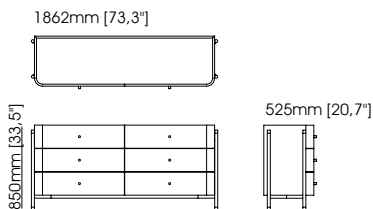

Rosie chest of drawers

Width – 186,2 cm;
Depth – 50 cm;
Height – 90 cm;