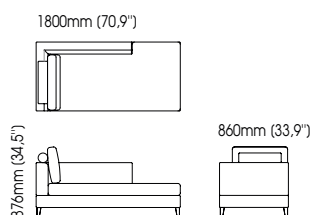

Karin chaise longue

Width – 180 cm;
Depth – 86 cm;
Height – 88 cm;