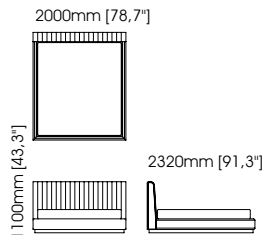

Harry bed

Width – 200 cm;
Depth – 232 cm;
Height – 110 cm;