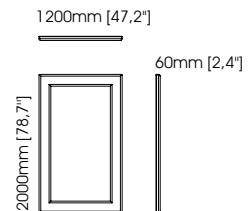

Pierre mirror

Width – 120 cm;
Depth – 6 cm;
Height – 200 cm;