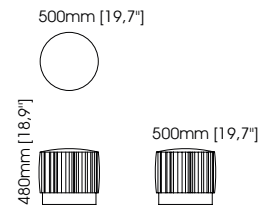

Diameter – 50 cm;
Depth – 48 cm;

Isaac pouf

Diameter – 40 cm;
Depth – 45 cm;

Paris pouf

Diameter – 50 cm;
Depth – 45 cm;

René pouf

Diameter – 60 cm;
Depth – 48 cm;

Edson pouf