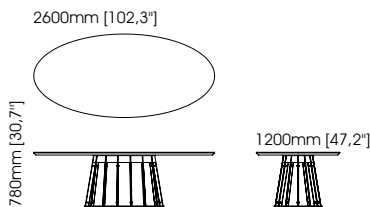

Ann dining table

Width – 260 cm;
Depth – 120 cm;
Height – 78 cm;