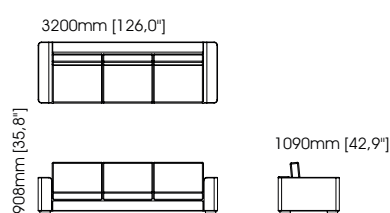

Grey sofa

Width – 320 cm;
Depth – 110 cm;
Height – 91 cm;