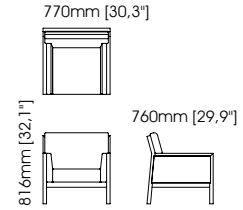

Cole armchair

Width – 77 cm;
Depth – 76 cm;
Height – 82 cm;