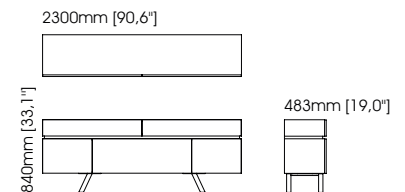

Width – 240 cm;
Depth – 52 cm;
Height – 80 cm;

D'Arc sideboard

Width – 240 cm;
Depth – 50 cm;
Height – 85 cm;

Retro sideboard

Width – 250 cm;
Depth – 50 cm;
Height – 85 cm;

Bilbao sideboard

Width – 230 cm;
Depth – 48,5 cm;
Height – 84 cm;