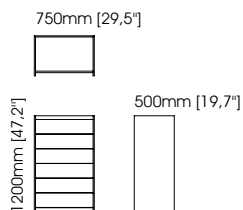

Endy tallboy

Width – 75 cm;
Depth – 55 cm;
Height – 120 cm;