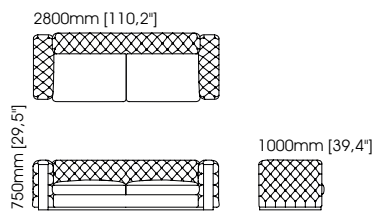

Width – 300 cm;
Depth – 102 cm;
Height – 72 cm;

Miuzza sofa

Width – 280 cm;
Depth – 90 cm;
Height – 77 cm;

Miuzza small sofa

Width – 105 cm;
Depth – 85 cm;
Height – 77 cm;

Jean sofa

Width – 280 cm;
Depth – 100 cm;
Height – 75 cm;