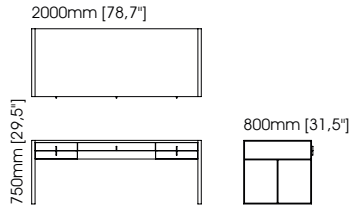

Allie desk

Width – 200 cm;
Depth – 80 cm;
Height – 75 cm;