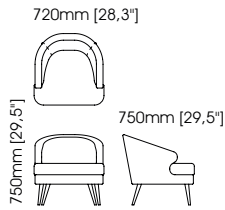

TECHNICAL INFORMATION

Xagai armchair

Width – 72 cm;
Depth – 75 cm;
Height – 75 cm;