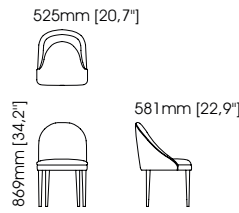

TECHNICAL INFORMATION

Gordon chair

Width – 53 cm;
Depth – 53 cm;
Height – 80 cm;

Wiston chair

Width – 48 cm;
Depth – 53 cm;
Height – 80 cm;

Estoril chair

Width – 51 cm;
Depth – 56 cm;
Height – 87 cm;

Prestige chair