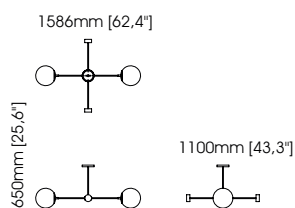

Janis suspension lamp

Width – 158 cm;
Depth – 110 cm;
Height – 65 cm;