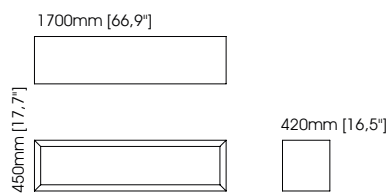

Daisy storage unit

Width – 170 cm;
Depth – 42 cm;
Height – 45 cm;