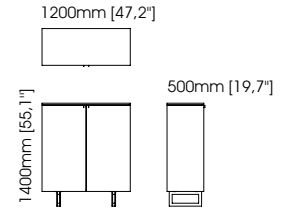

Boris cupboard

Width – 120 cm;
Depth – 52 cm;
Height – 140 cm;