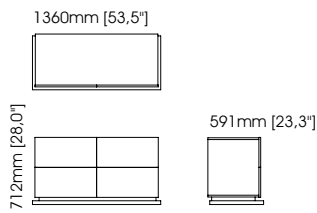

Uso chest of drawers

Width – 136 cm;
Depth – 59 cm;
Height – 70,8 cm;