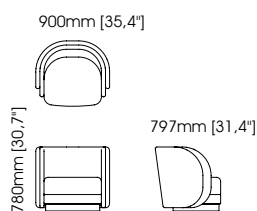

Ambrose armchair

Width – 90 cm;
Depth – 80 cm;
Height – 78 cm;