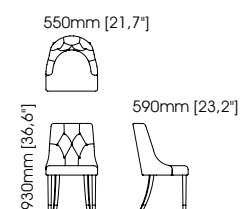

Simone chair

Width – 56 cm;
Depth – 62 cm;
Height – 90 cm;