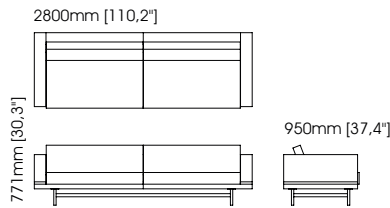

Stewart sofa

Width – 280 cm;
Depth – 95 cm;
Height – 77 cm;