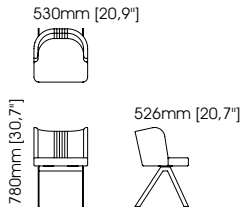

TECHNICAL INFORMATION

Gordon chair

Width – 53 cm;
Depth – 53 cm;
Height – 80 cm;

Wiston chair

Width – 48 cm;
Depth – 53 cm;
Height – 80 cm;

Estoril chair

Width – 51 cm;
Depth – 56 cm;
Height – 87 cm;

Prestige chair