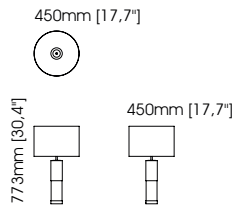

Width – 118 cm;
Depth – 138 cm;
Height – 71 cm;

TECHNICAL INFORMATION

Martin table lamp

Diameter – 12 cm;
Height – 52 cm;

Sharon table lamp

Diameter – 45 cm;
Height – 77 cm;

Quentin table lamp

Diameter – 45 cm;
Height – 80 cm;