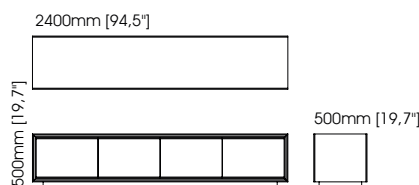

Rick tv cabinet

Width – 240 cm;
Depth – 50 cm;
Height – 50 cm;