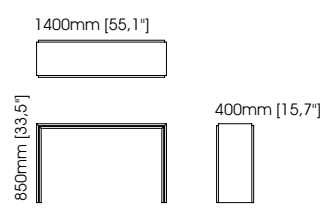

Rory console

Width – 140 cm;
Depth – 40 cm;
Height – 85 cm;