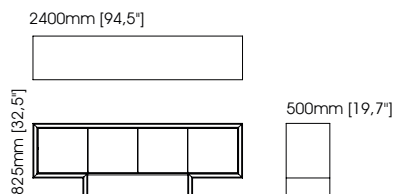

Width – 240 cm;
Depth – 52 cm;
Height – 80 cm;

D'Arc sideboard

Width – 240 cm;
Depth – 50 cm;
Height – 85 cm;

Retro sideboard

Width – 250 cm;
Depth – 50 cm;
Height – 85 cm;

Bilbao sideboard

Width – 230 cm;
Depth – 48,5 cm;
Height – 84 cm;