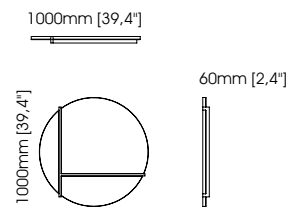

James mirror

Diameter – 100 cm;
Depth – 6 cm;