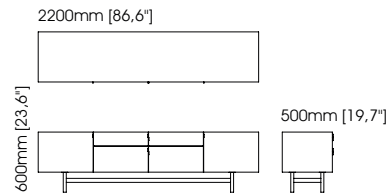

Stewart tv cabinet

Width – 220 cm;
Depth – 52 cm;
Height – 63 cm;