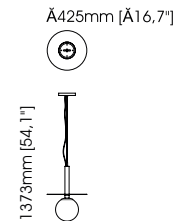

Andy small suspension lamp

Diameter – 42,5 cm;
Height – 130 cm;