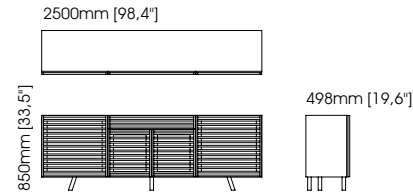

Retro sideboard

Width – 250 cm;
Depth – 50 cm;
Height – 85 cm;