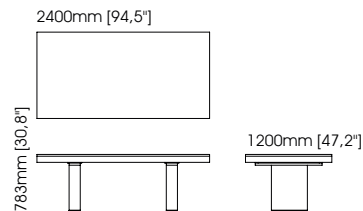

Isis dining table

Width – 240 cm;
Depth – 120 cm;
Height – 78 cm;