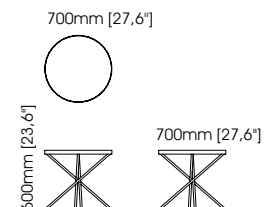

Lauren side table

Diameter – 70 cm;
Height – 60 cm;