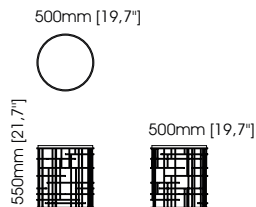

Lyssa side table

Diameter – 47 cm;
Height – 55 cm;

Lyssa side tables set

Diameter – 65 cm;
Height – 65 cm;

Cheryl side table

Diameter – 50 cm;
Height – 55 cm;

Mercy side table

Diameter – 50 cm;
Height – 55 cm;