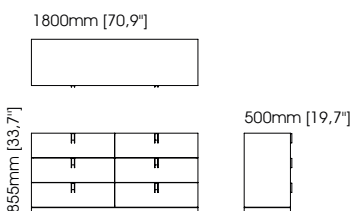

Emily chest of drawers

Width – 180 cm;
Depth – 50 cm;
Height – 85,5 cm;