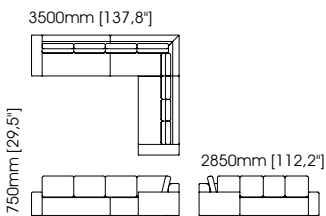

Corner sofa

Width – 350 cm;
Depth – 285 cm;
Height – 75 cm;