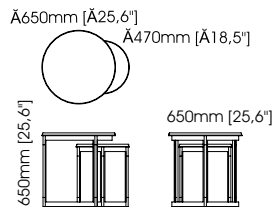

Lyssa side tables set

Diameter – 65 cm;
Height – 65 cm;