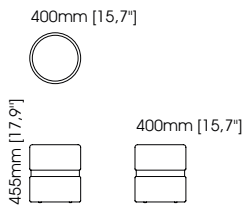

Diameter – 50 cm;
Depth – 48 cm;

Isaac pouf

Diameter – 40 cm;
Depth – 45 cm;

Paris pouf

Diameter – 50 cm;
Depth – 45 cm;

René pouf

Diameter – 60 cm;
Depth – 48 cm;

Edson pouf