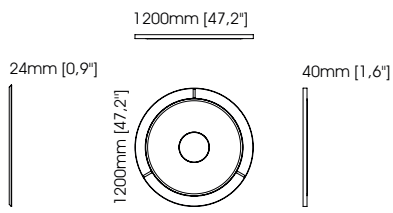

Tanny mirror

Diameter – 120 cm;
Depth – 4 cm;