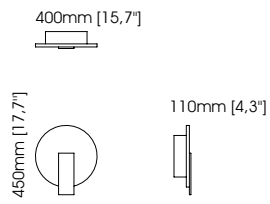

Lord wall lamp

Width – 40 cm;
Depth – 11 cm;
Height – 45 cm;