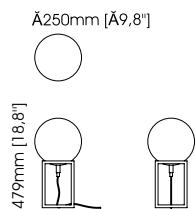

Jones table lamp

Diameter – 25 cm;
Height – 48 cm;