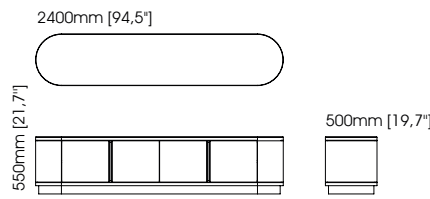

Brown tv cabinet

Width – 240 cm;
Depth – 50 cm;
Height – 55 cm;