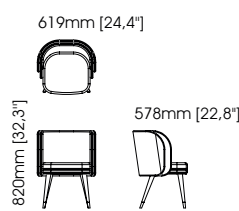

Width – 53 cm;
Depth – 57 cm;
Height – 80 cm;

Lili chair

Width – 60 cm;
Depth – 53 cm;
Height – 80 cm;

Monaco chair

Width – 50 cm;
Depth – 58 cm;
Height – 72 cm;

Ambrose chair

Width – 62 cm;
Depth – 58 cm;
Height – 82 cm;