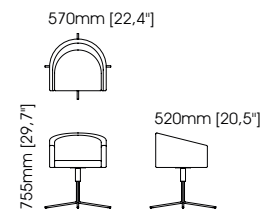

Width – 53 cm;
Depth – 57 cm;
Height – 80 cm;

Lili chair

Width – 60 cm;
Depth – 53 cm;
Height – 80 cm;

Monaco chair

Width – 50 cm;
Depth – 58 cm;
Height – 72 cm;

Ambrose chair

Width – 62 cm;
Depth – 58 cm;
Height – 82 cm;