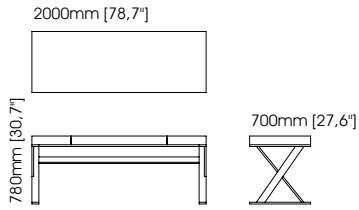

Ivy desk

Width – 200 cm;
Depth – 70 cm;
Height – 78 cm;