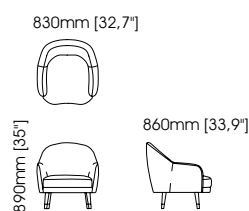

Cosy armchair

Width – 83 cm;
Depth – 88 cm;
Height – 89 cm;