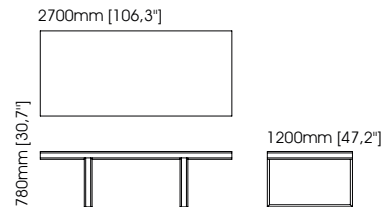

Pearl dining table

Width – 270 cm;
Depth – 120 cm;
Height – 78 cm;