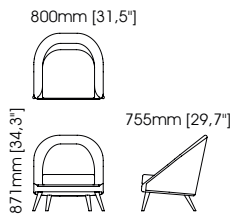

Xagai armchair

Width – 72 cm;
Depth – 75 cm;
Height – 75 cm;

Harold armchair

Width – 110 cm;
Depth – 85 cm;
Height – 70 cm;

Donald armchair

Width – 76 cm;
Depth – 72,5 cm;
Height – 78 cm;

Cole armchair

Width – 77 cm;
Depth – 76 cm;
Height – 82 cm;