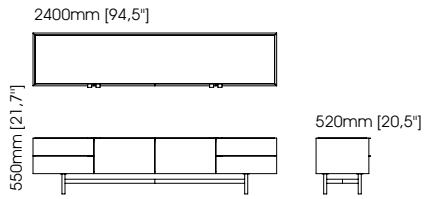

TECHNICAL INFORMATION

Lewis tv cabinet

Width – 240 cm;
Depth – 52 cm;
Height – 55 cm;