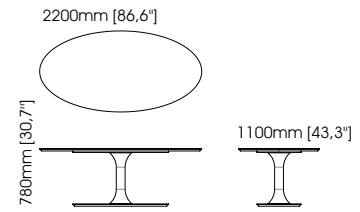

Egg dining table

Width – 220 cm;
Depth – 110 cm;
Height – 78 cm;