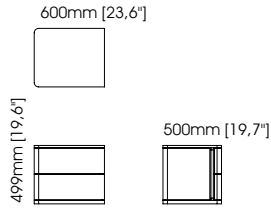

Hilary bedside

Width – 60 cm;
Depth – 50 cm;
Height – 50 cm;