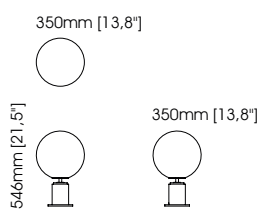

Marcel table lamp

Diameter – 35 cm;
Height – 55 cm;