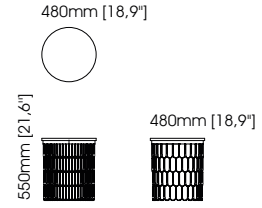

Diameter – 50 cm;
Height – 50 cm;

Megan side table

Width – 60 cm;
Depth – 60 cm;
Height – 55 cm;

Naomi side table

Width – 50 cm;
Depth – 50 cm;
Height – 50 cm;

Brenda side table

Diameter – 48 cm;
Height – 60 cm;