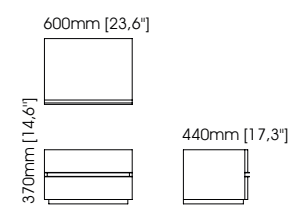

Connor bedside table

Width – 60 cm;
Depth – 45 cm;
Height – 37 cm;