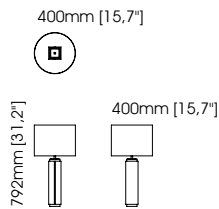

Jack table lamp

Width – 12 cm;
Depth – 12 cm;
Height – 52 cm;