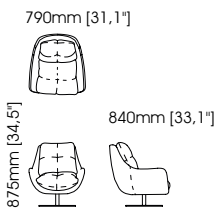

Width – 60 cm;
Depth – 60 cm;
Height – 40 cm;

Gum pouf

Width – 100 cm;
Depth – 100 cm;
Height – 35 cm;

Stewart pouf

Width – 140 cm;
Depth – 80 cm;
Height – 42 cm;

Twisted hanger

Diameter – 30 cm;
Height – 168 cm;

Joe armchair

Width – 80 cm;
Depth – 76 cm;
Height – 80 cm;

Gordon armchair

Width – 67 cm;
Depth – 65 cm;
Height – 80 cm;

Moon armchair

Width – 63,5 cm;
Depth – 70 cm;
Height – 87 cm;

Marlow armchair

Width – 80 cm;
Depth – 82,4 cm;
Height – 82 cm;