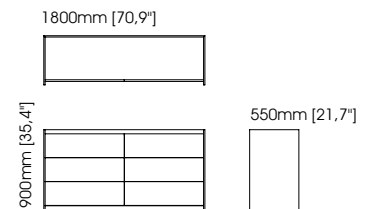

Endy chest of drawers

Width – 180 cm;
Depth – 55 cm;
Height – 90 cm;