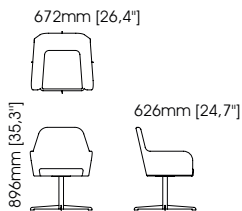

Robson chair

Width – 67 cm;
Depth – 62 cm;
Height – 90 cm;