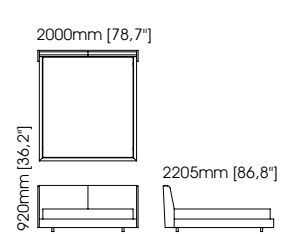

Miranda bed

Width – 182 cm;
Depth – 225 cm;
Height – 89 cm;