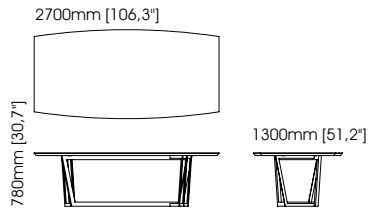

TECHNICAL INFORMATION

D'Arc dining table

Width – 270 cm;
Depth – 130 cm;
Height – 78 cm;