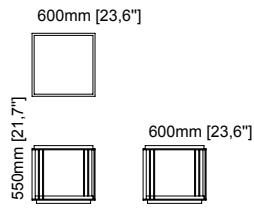

Megan side table

Width – 60 cm;
Depth – 60 cm;
Height – 55 cm;