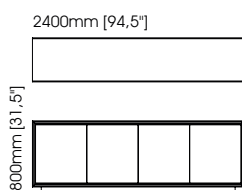

Rick sideboard

Width – 240 cm;
Depth – 50 cm;
Height – 80 cm;