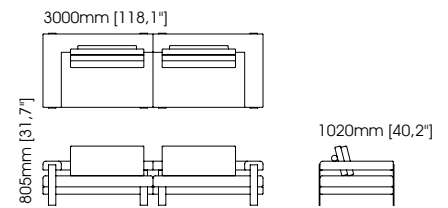

Davis sofa

Width – 300 cm;
Depth – 102 cm;
Height – 80 cm;