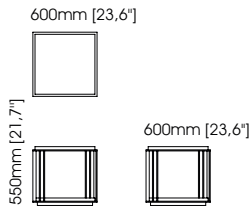

Megan side table

Width – 60 cm;
Depth – 60 cm;
Height – 55 cm;