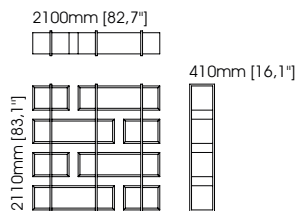

Praga bookshelf

Width – 210 cm;
Depth – 41 cm;
Height – 211 cm;