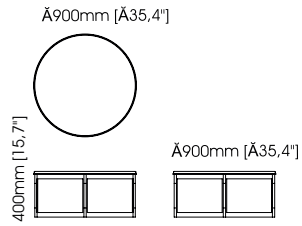

Lyssa coffee table

Diameter – 90 cm;
Height – 40 cm;