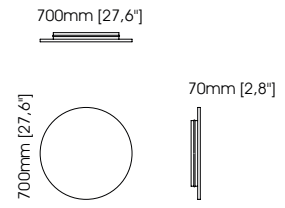

Jackson's big surface lamp

Diameter – 70 cm;
Height – 7 cm;