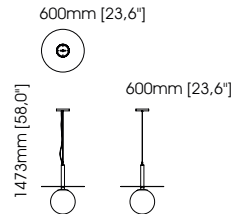

Andy suspension lamp

Diameter – 60 cm;
Height – 189 cm;