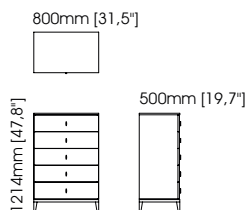

Marlon tallboy

Width – 80 cm;
Depth – 50 cm;
Height – 121 cm;