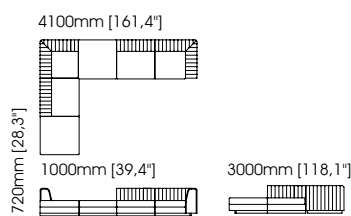

Harry sofa

Width – 100 cm;
Depth – 100 cm;
Height – 40 cm;