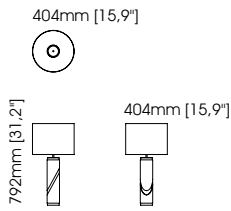

Width – 118 cm;
Depth – 138 cm;
Height – 71 cm;

TECHNICAL INFORMATION

Martin table lamp

Diameter – 12 cm;
Height – 52 cm;

Sharon table lamp

Diameter – 45 cm;
Height – 77 cm;

Quentin table lamp

Diameter – 45 cm;
Height – 80 cm;