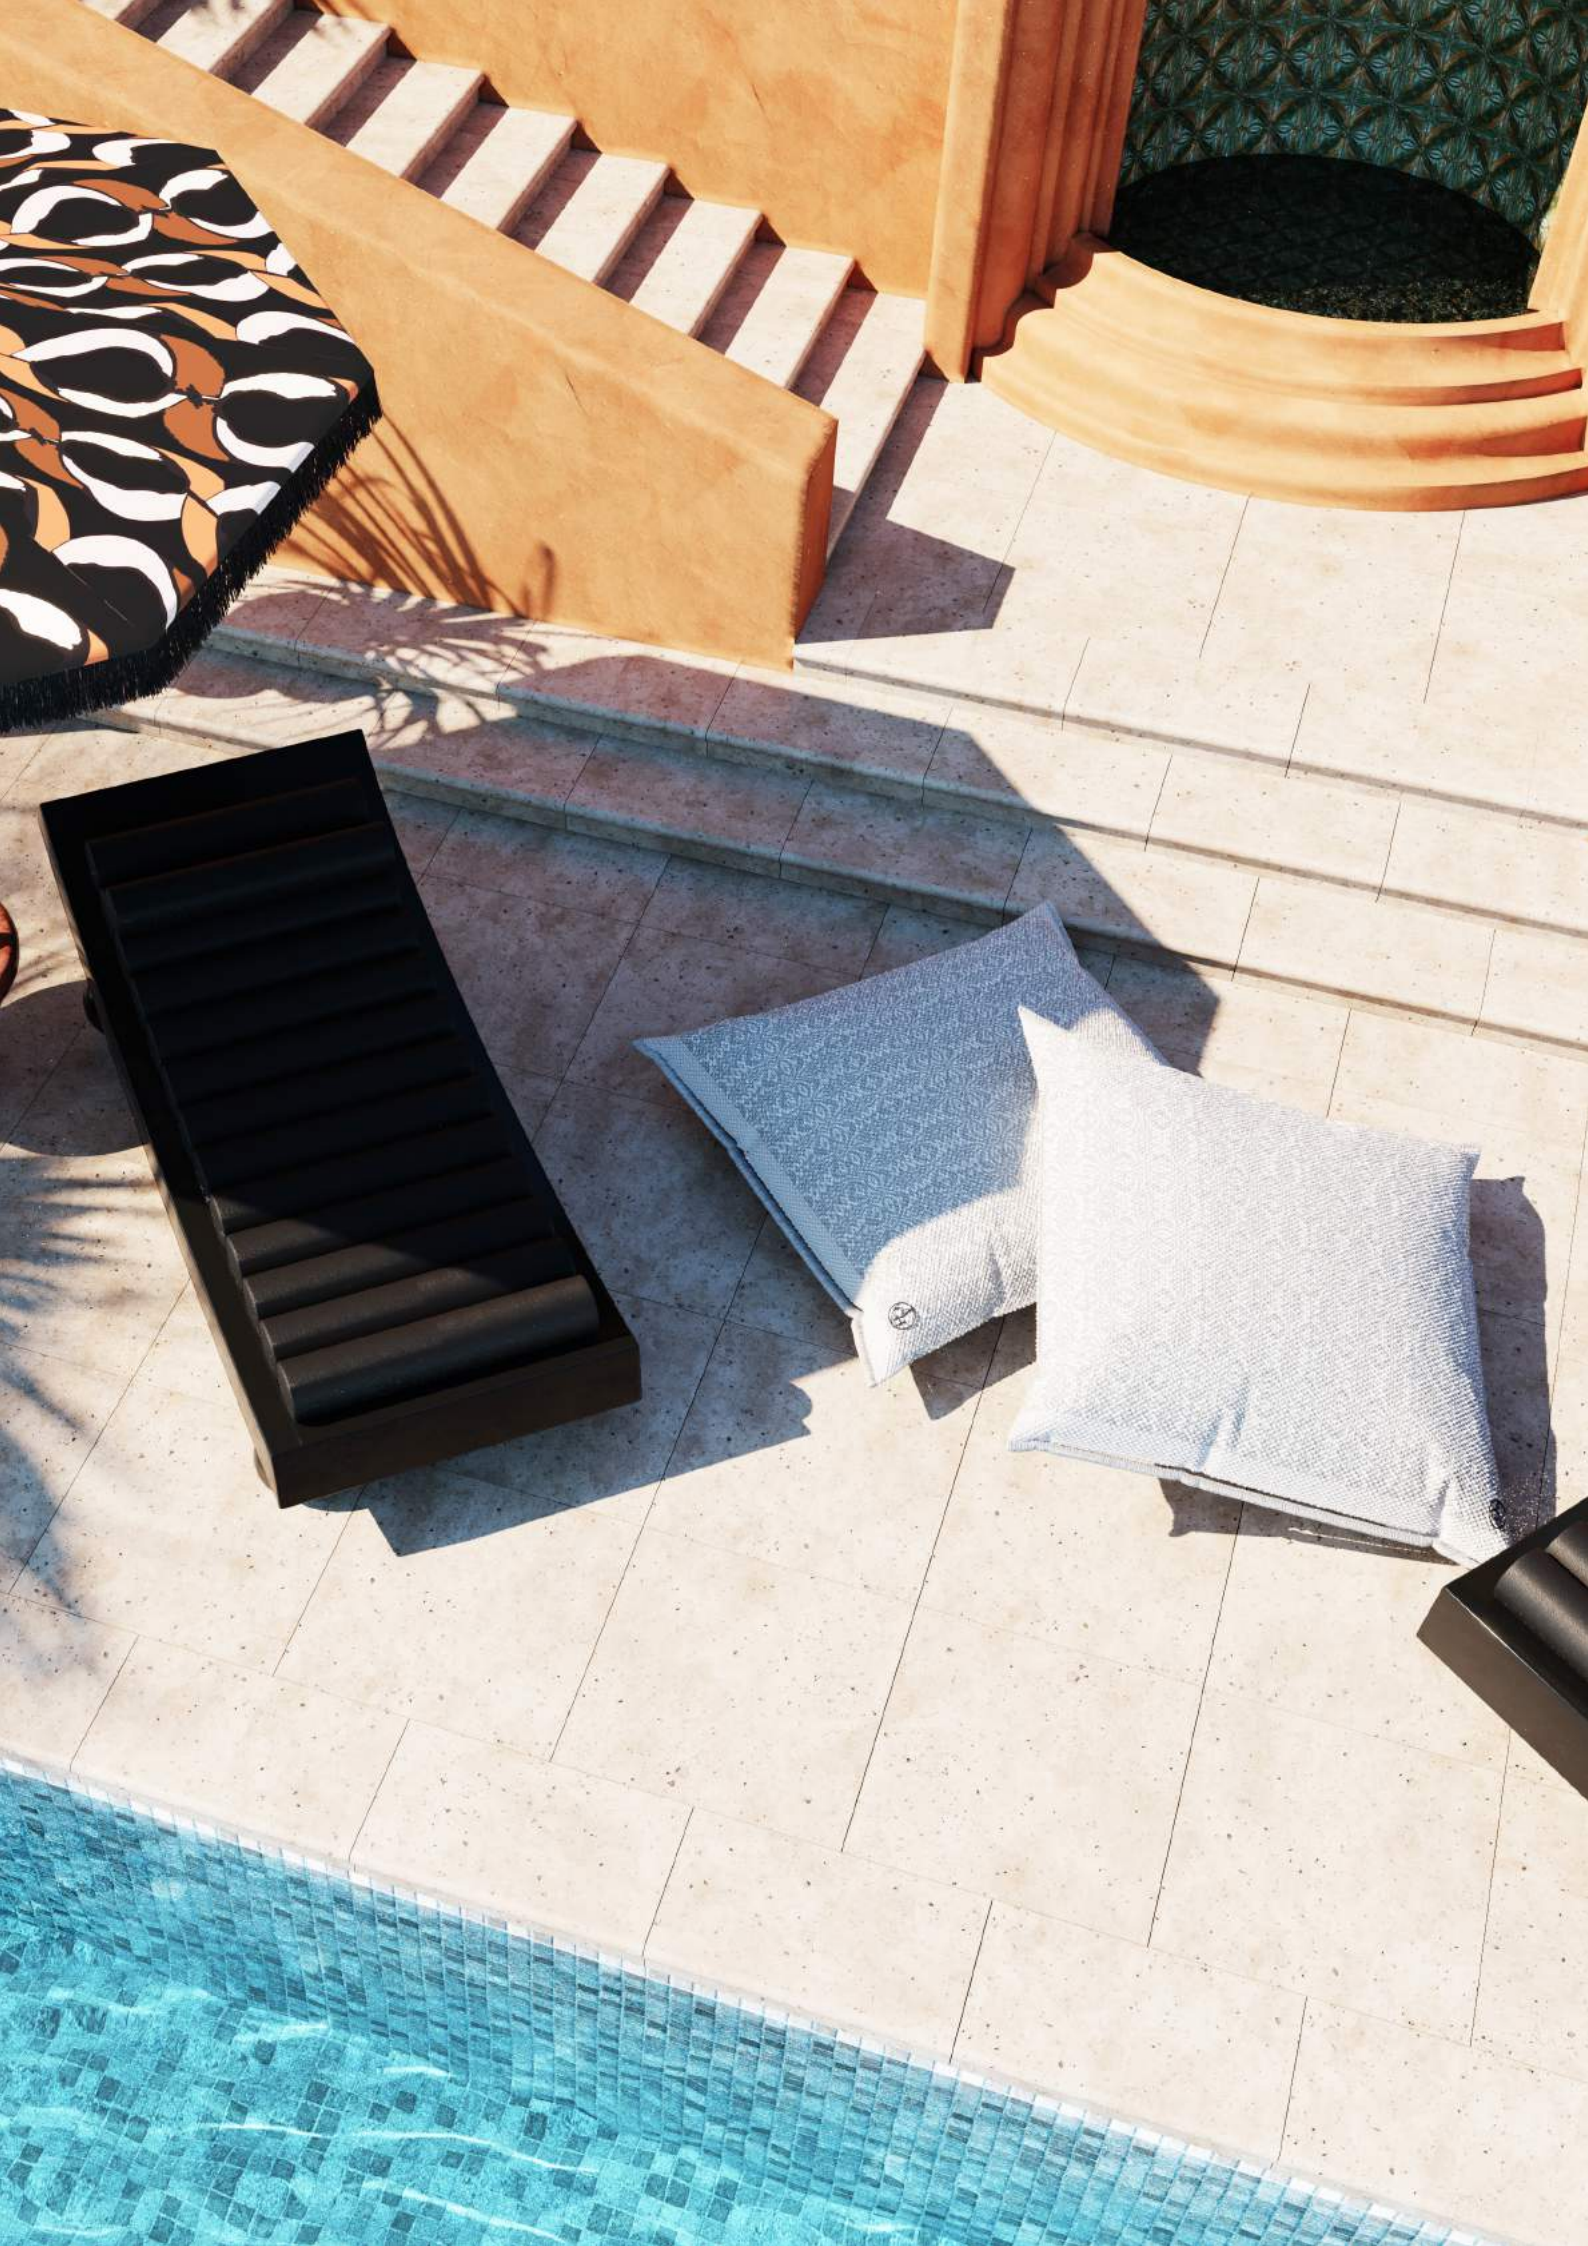

MATERIALS: PRINTED FABRIC

ZEBRA

CUSHION

W 55 cm / 21.7 in, D 15 cm / 5.9 in, H 55 cm / 21.7 in

MATERIALS: PRINTED FABRIC, LEATHER FRINGES

ZADINE PIG

CUSHION

W 55 cm / 21.7 in, D 15 cm / 5.9 in, H 55 cm / 21.7 in