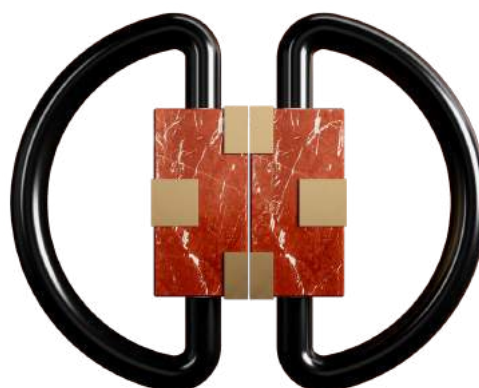

MATERIALS: VEGAN LEATHER

METZI

DECORATIVE HARDWARE

W 6.4 cm / 2.5 in, D 5 cm / 2 in, H 32.5 cm / 12.8 in

MATERIALS: BRASS AND WOOD

SATURN

DECORATIVE HARDWARE

W 12 cm / 4.7 in, D 6 cm / 2.4 in, H 22 cm / 8.7 in

MATERIALS: BRASS AND WOOD

GOLI

DECORATIVE HARDWARE

W 27.7 cm / 10.9 in, D 7.1cm / 2.8 in, H 22cm / 8.7in

MATERIALS: BRASS AND STONE

ANDY

DECORATIVE HARDWARE

W 27.7 cm / 10.9 in, D 7.1cm / 2.8 in, H 22cm / 8.7in