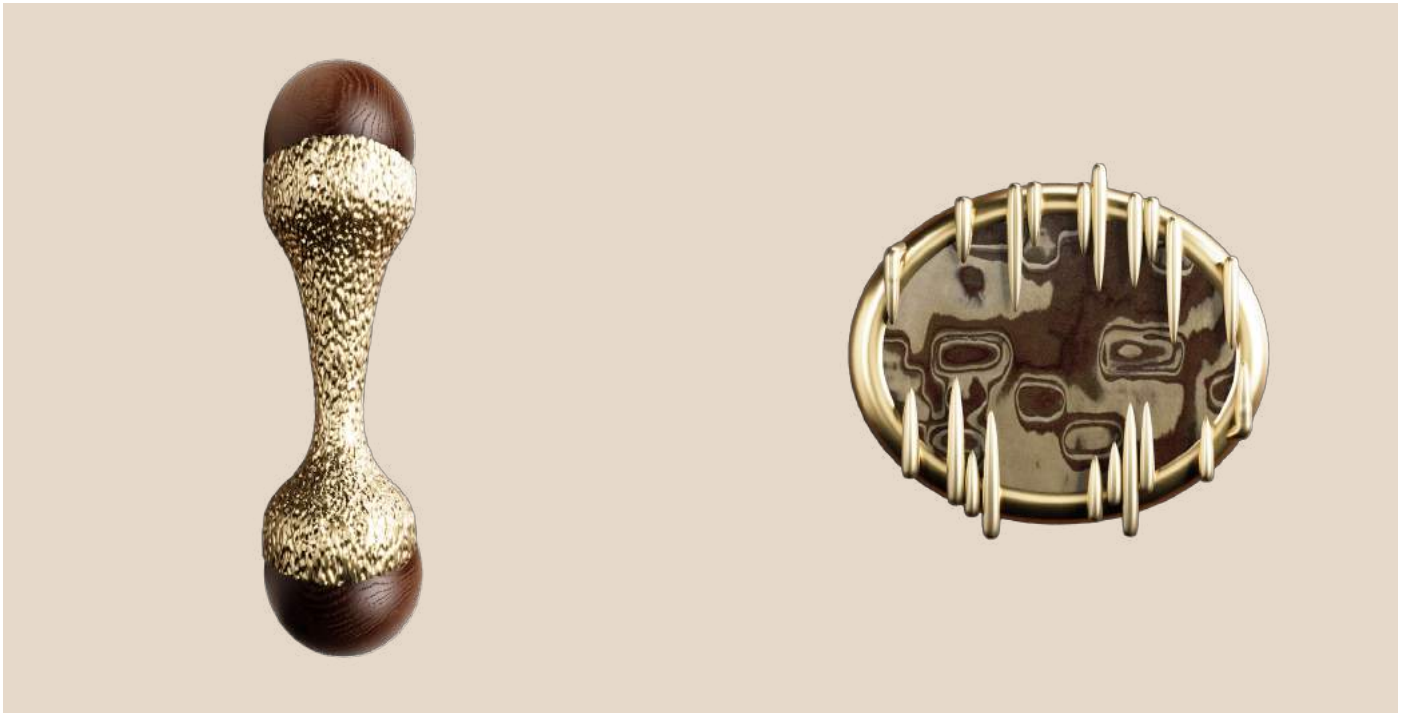

MATERIALS: BRASS AND WOOD

GOLI

DECORATIVE HARDWARE

W 27.7 cm / 10.9 in, D 7.1cm / 2.8 in, H 22cm / 8.7in

MATERIALS: BRASS AND STONE

ANDY

DECORATIVE HARDWARE

W 27.7 cm / 10.9 in, D 7.1cm / 2.8 in, H 22cm / 8.7in

MATERIALS: BRASS AND STONE

SAND

DECORATIVE HARDWARE

W 8 cm / 3.1 in, D 9 cm / 3.5 in, H 22 cm / 8.7 in

MATERIALS: BRASS AND WOOD

MERMAID

DECORATIVE HARDWARE

W 20 cm / 7.9 in, D 6 cm / 2.4 in, H 17.5 cm / 6.9 in