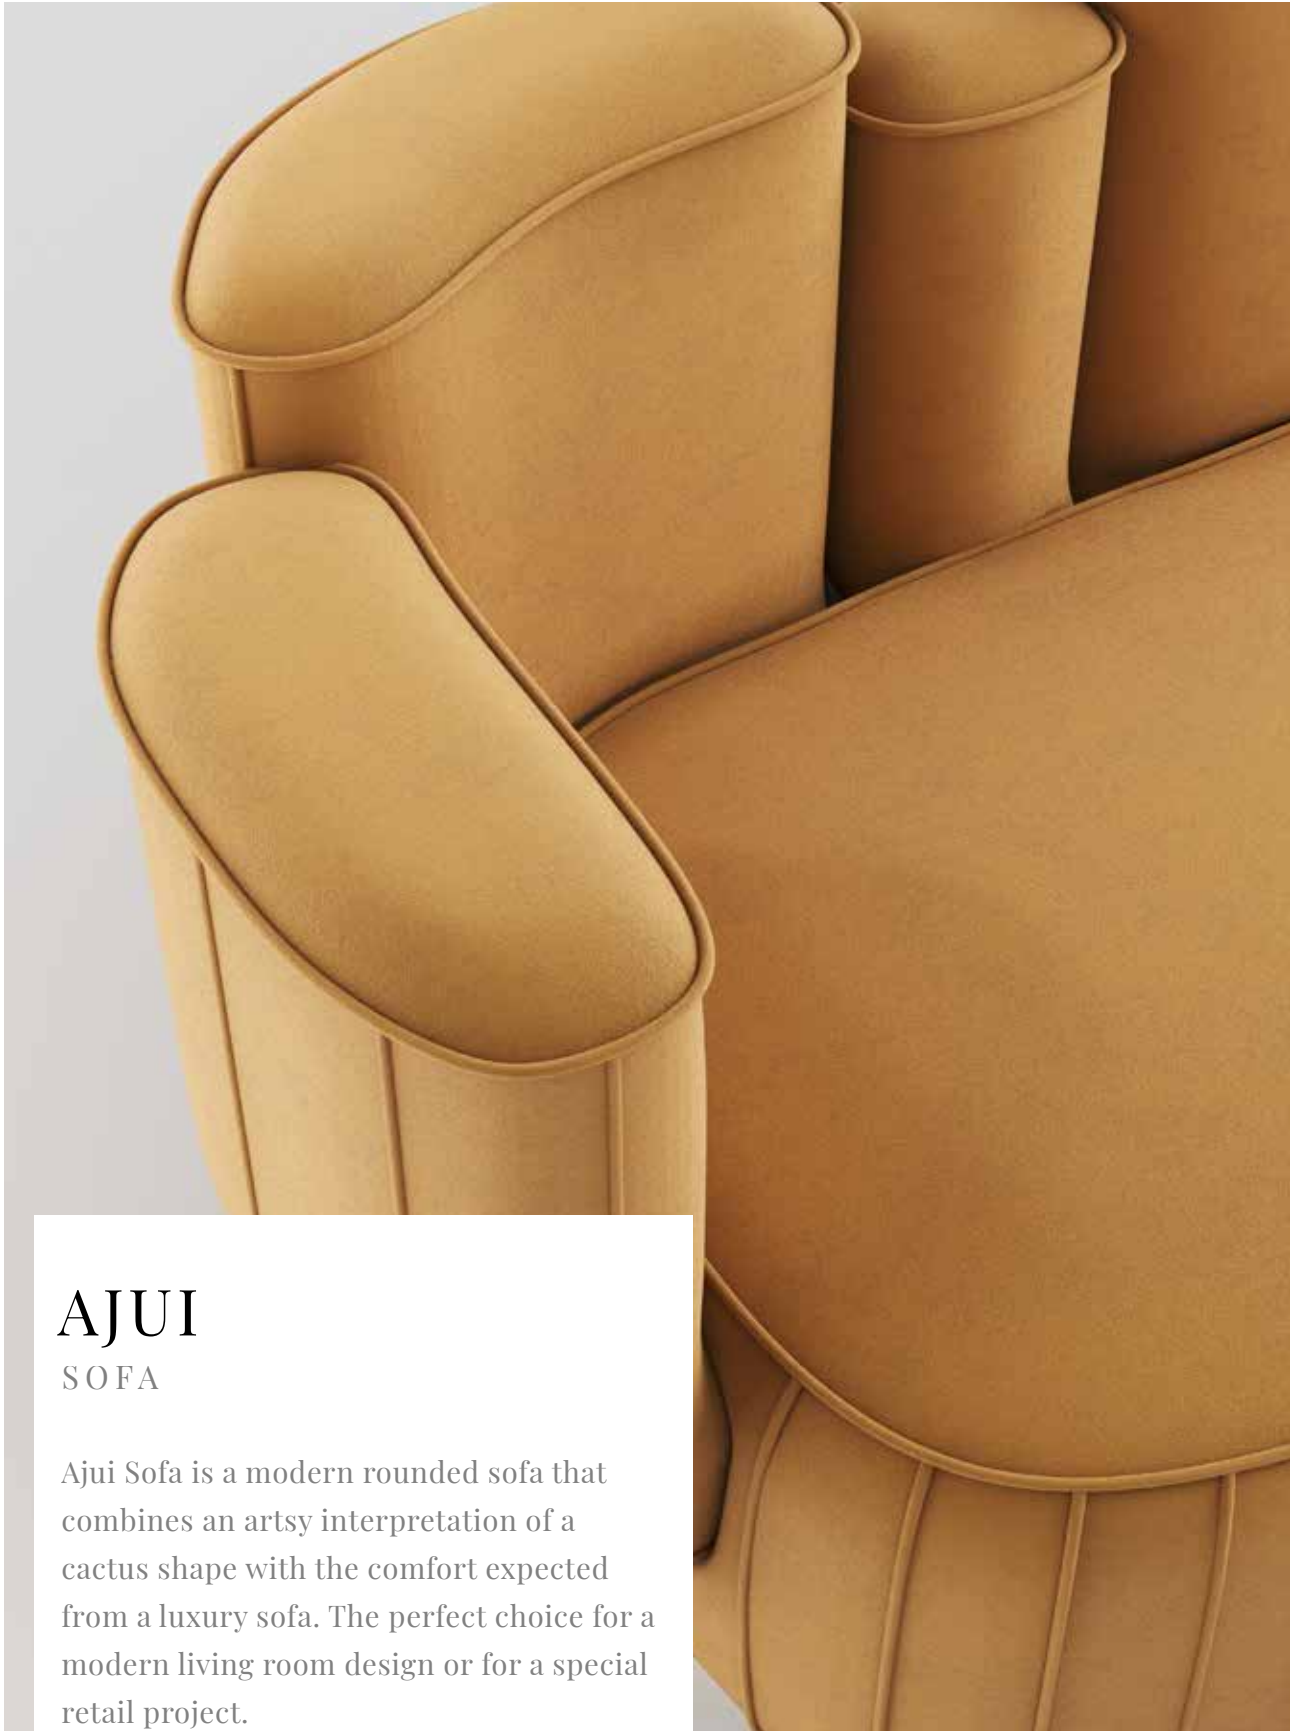

AJUI

SOFA

Ajui Sofa is a modern rounded sofa that combines an artsy interpretation of a cactus shape with the comfort expected from a luxury sofa. The perfect choice for a modern living room design or for a special retail project.