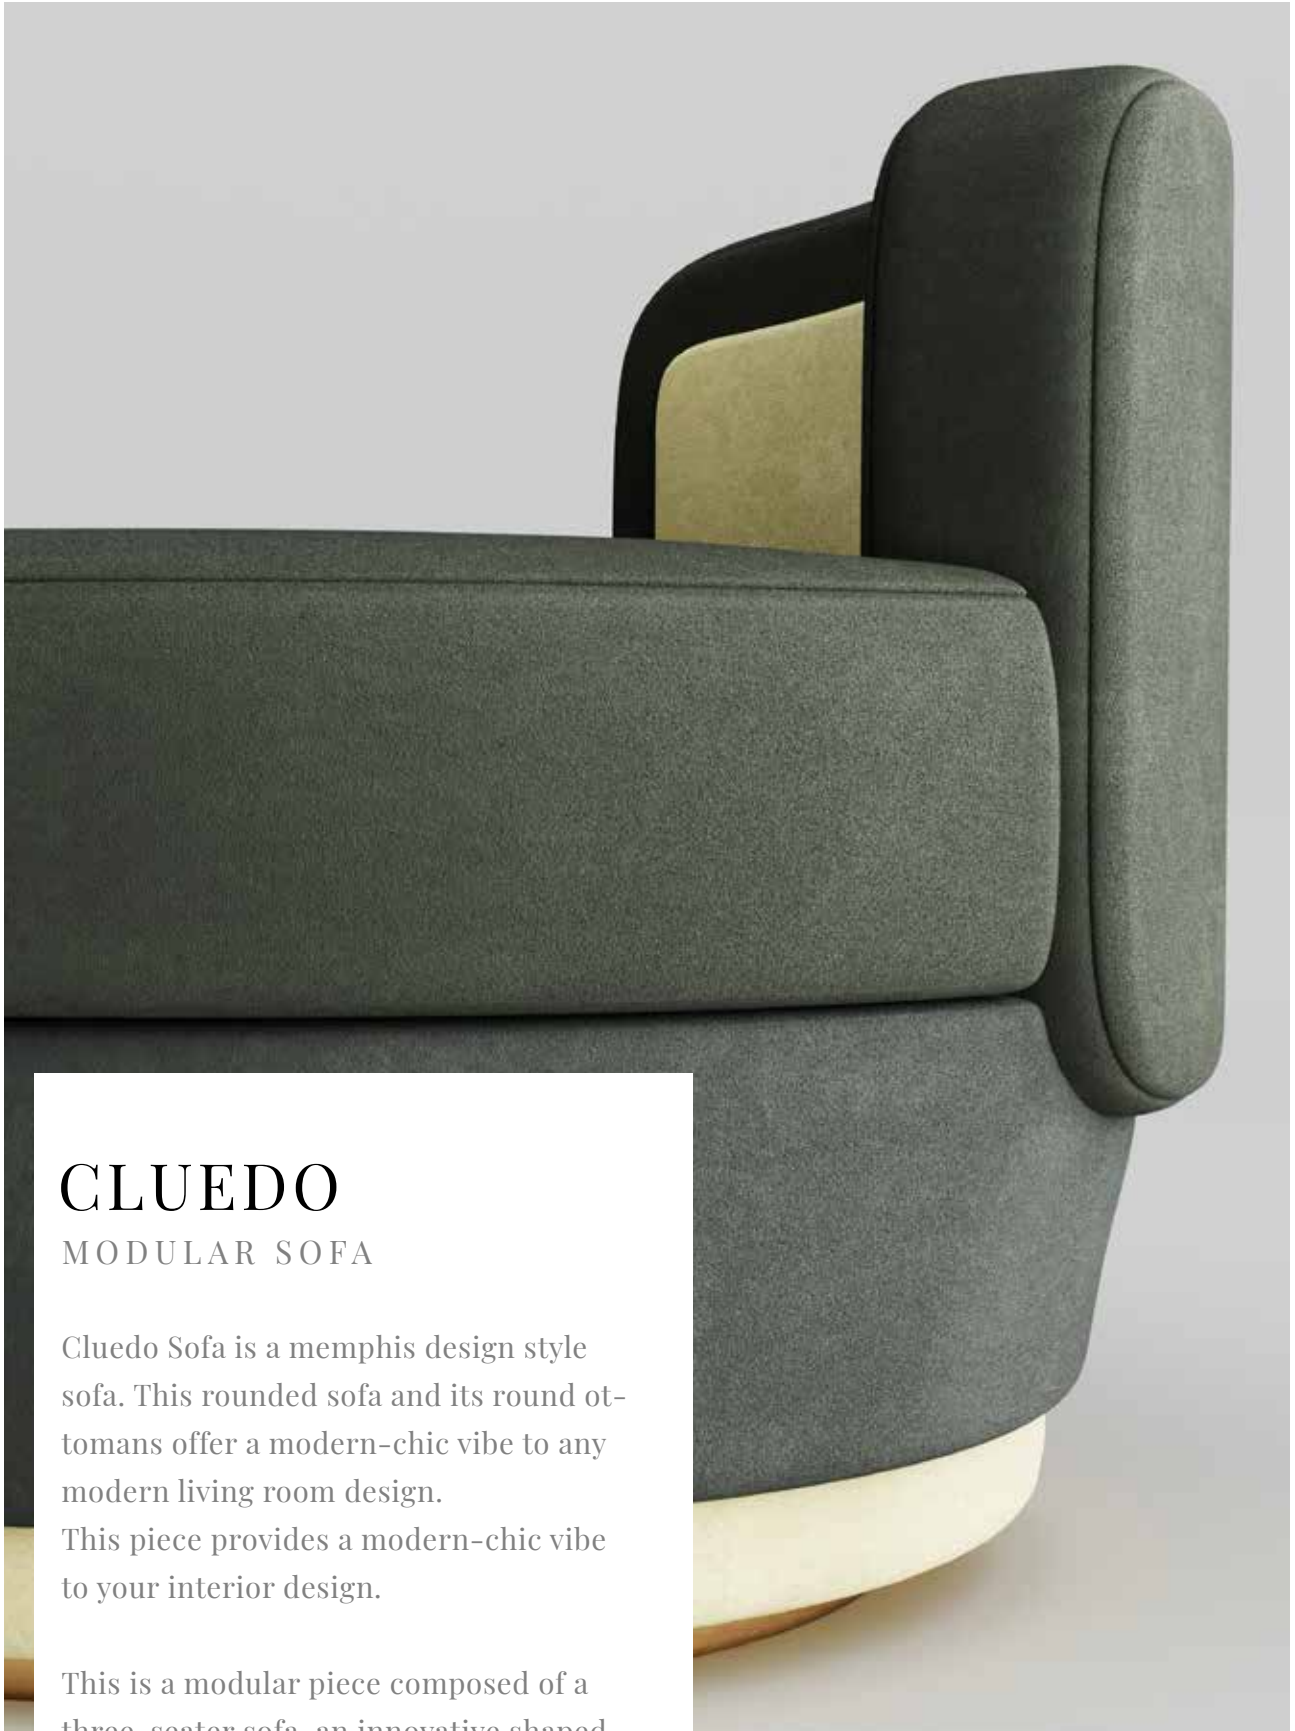

CLUEDO

MODULAR SOFA

Cluedo Sofa is a Memphis design style sofa. This rounded sofa and its round ottomans offer a modern-chic vibe to any modern living room design.

This piece provides a modern-chic vibe to your interior design.

This is a modular piece composed of a three-seater sofa, an innovative shaped side table, and round ottomans.