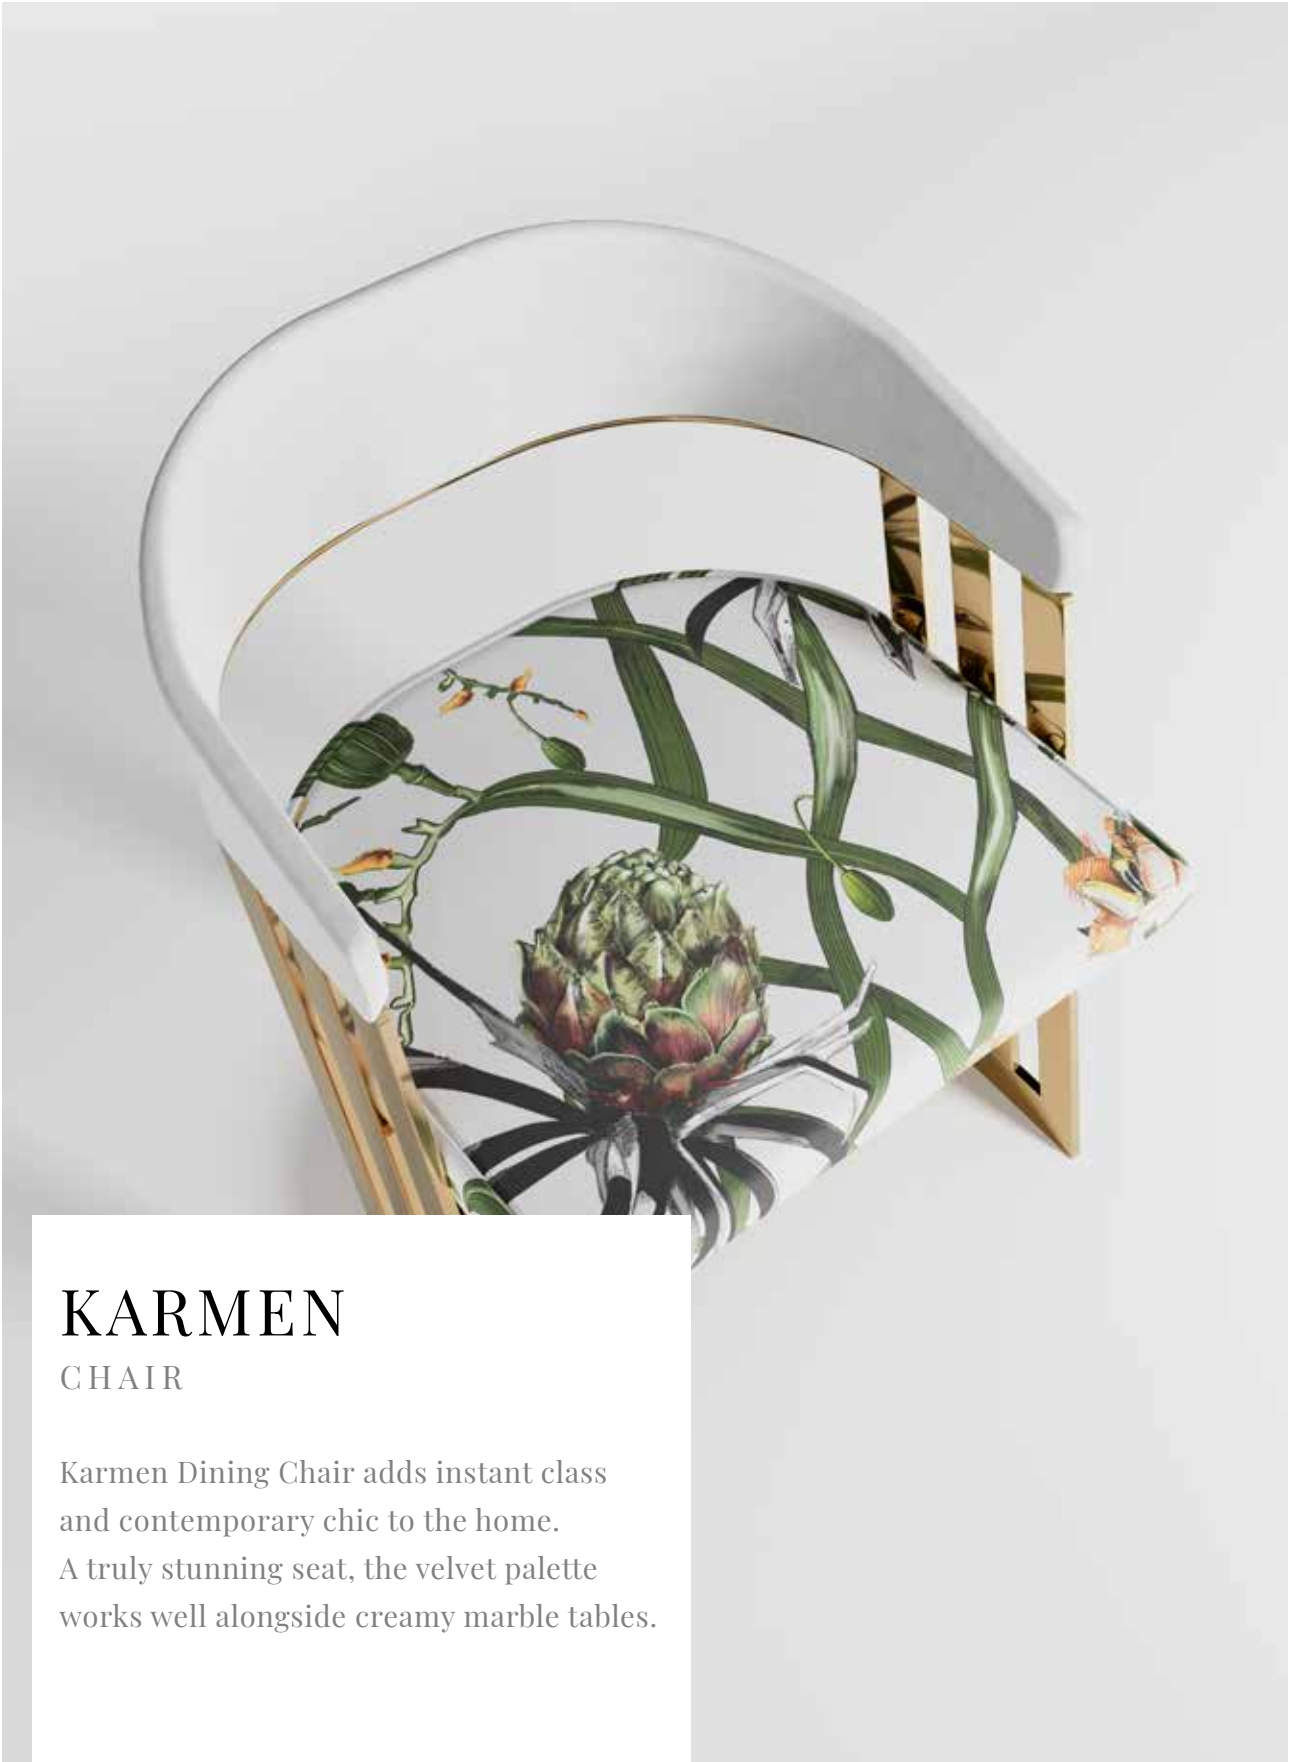

KARMEN

CHAIR

Karmen Dining Chair adds instant class and contemporary chic to the home. A truly stunning seat, the velvet palette works well alongside creamy marble tables.