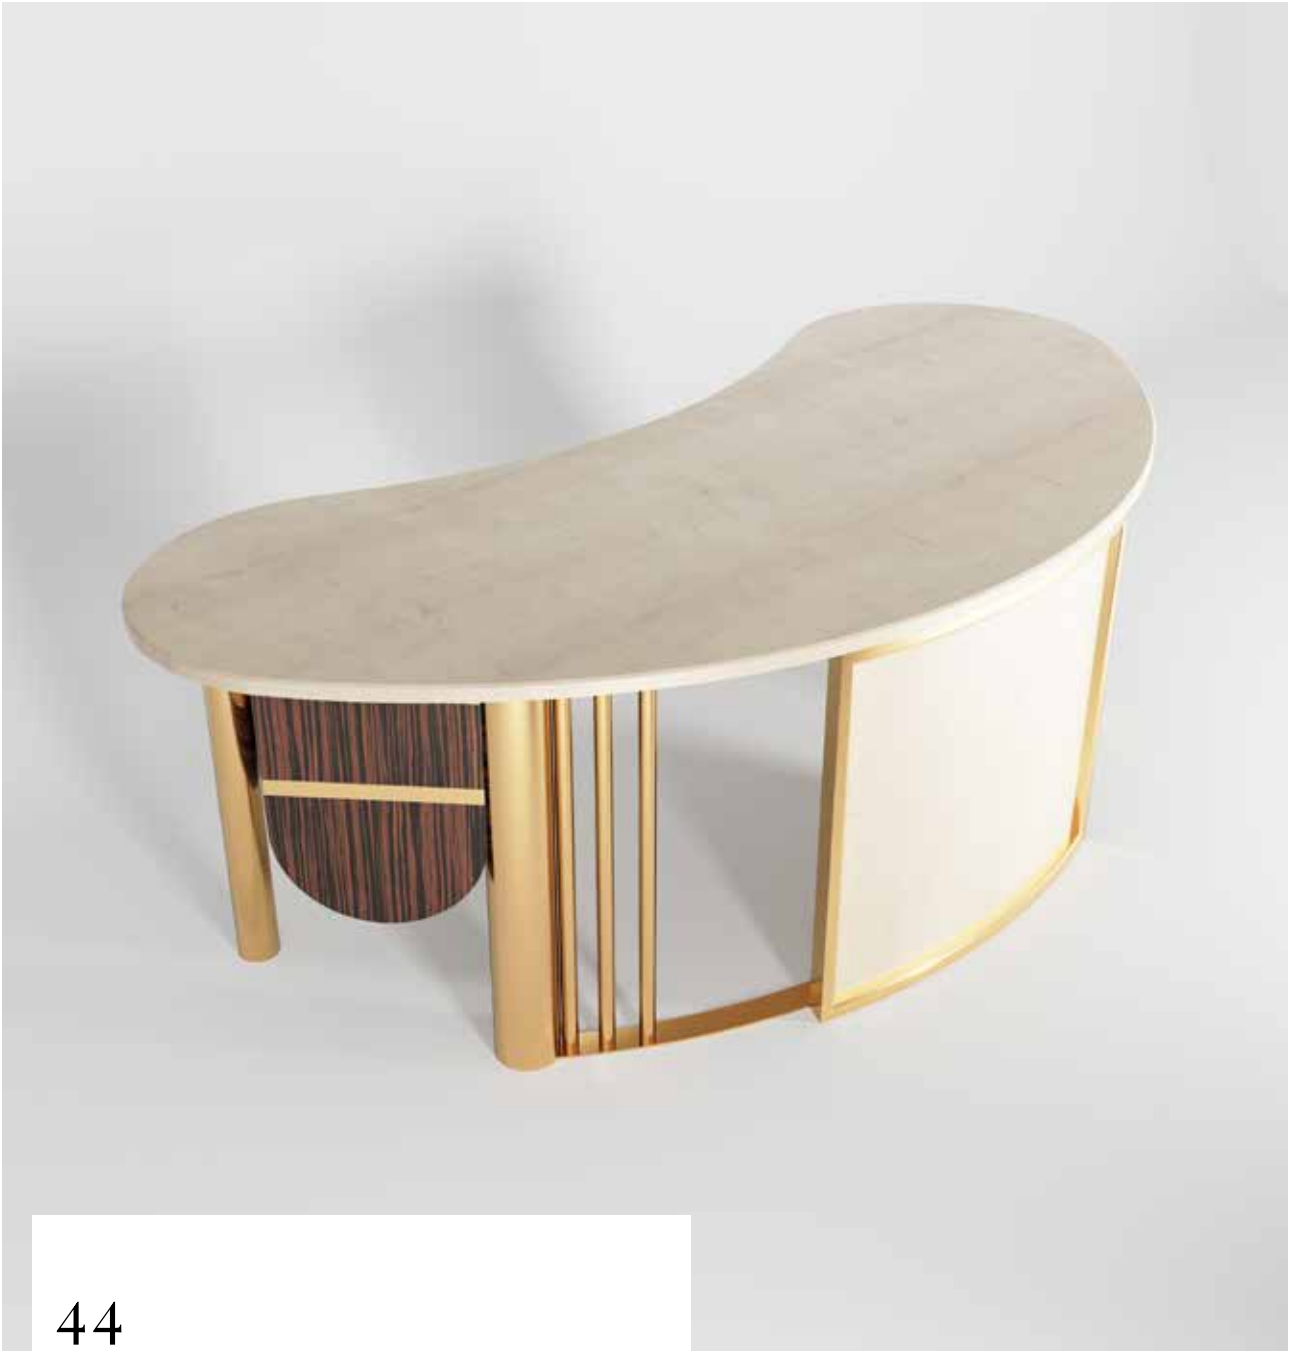

Width: 160 cm | 63,0 in  
Depth: 45 cm | 17,7 in  
Height: 95 cm | 37,4 in

GUFFY bookcase, ORGUE table lamp, 44 office desk,  
AMÉLIE office chair, MAAK bench

**44**

OFFICE DESK

44 Office Desk fuses elements of surrealism vibes with an art deco style. The luxury desk is the ultimate edition for director offices of sophisticated chic.