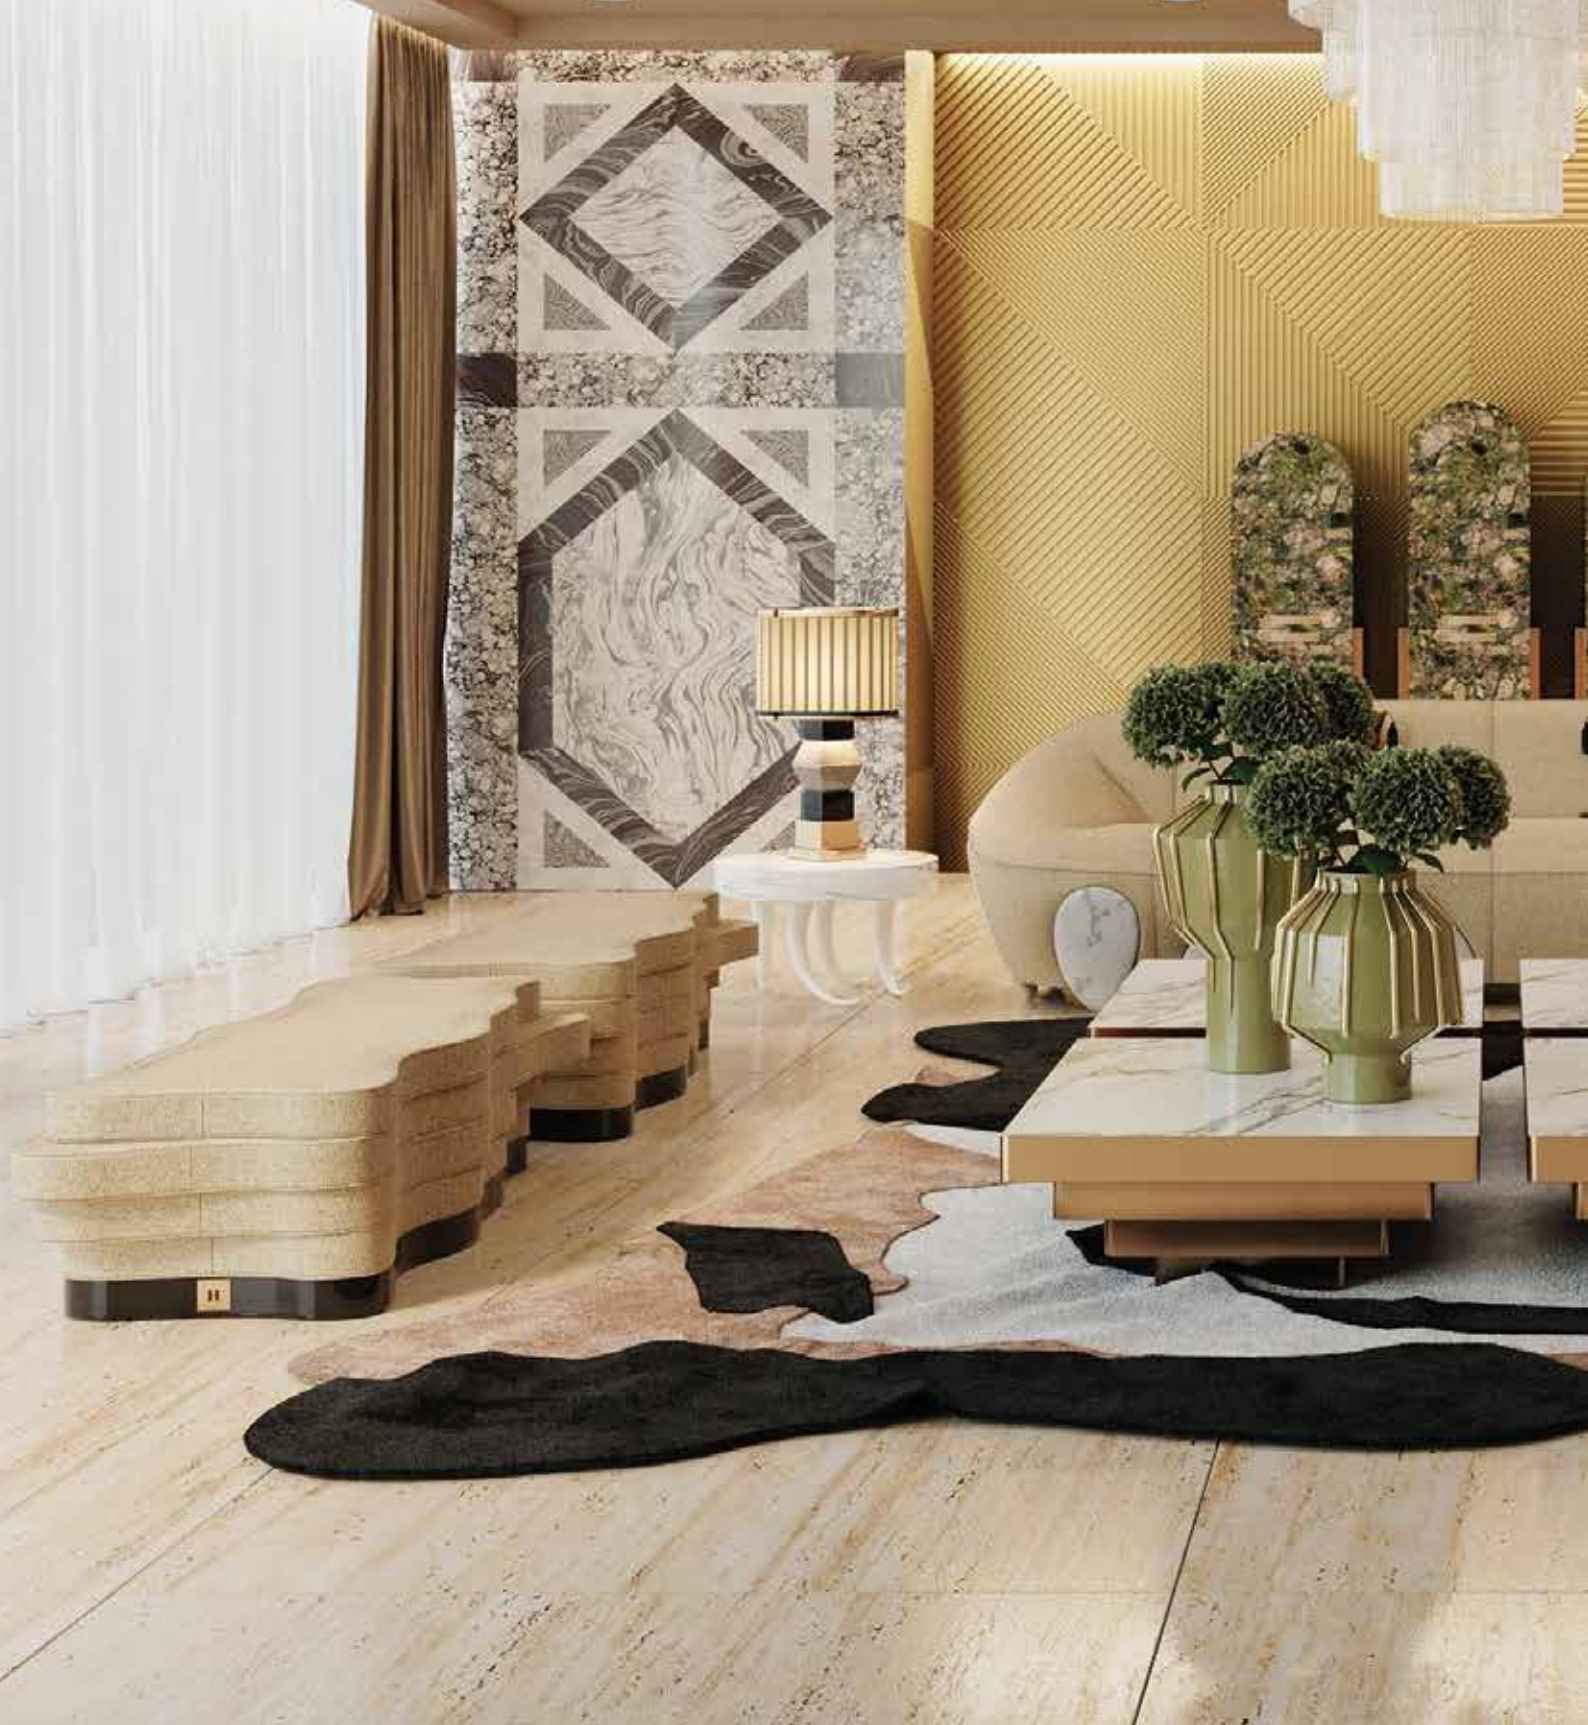

ARABIA

LIVING AREA

Arabia Living Room is an extraordinary design set, luxurious and comfortable. Neutral colors, gold accents, the richness of the materials, and marble details on the furniture and wall presents an Arabia Living Room that evokes a new luxury effect.

The living room can be the most intimate place in a home. It should reflect not only the personality but also the soul and taste of those who live there.