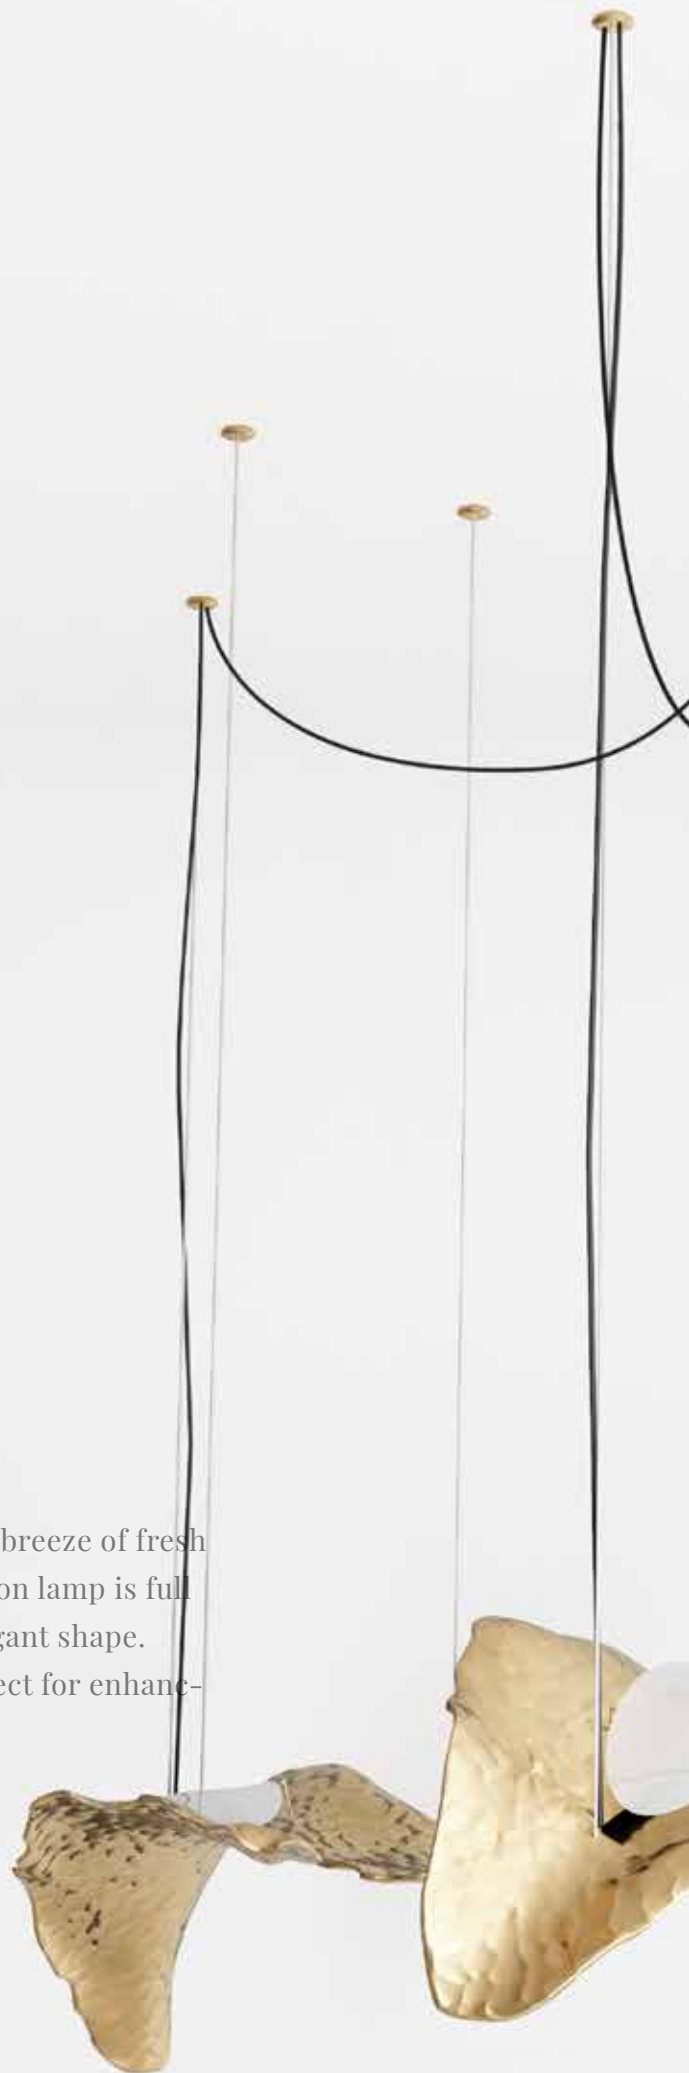

LEAFUS

SUSPENSION LAMP

Leafus Suspension Lamp unveils a subtle breeze of fresh and modern design. This luxury suspension lamp is full of sophistication with an organic and elegant shape. Nature-inspired, this design lamp is perfect for enhancing any contemporary living area.

MATERIALS: Structure in Gold Polished Stainless Steel;
Leafs in Gold Hammered Stainless Steel.
Led strip.

Width: 184 cm | 72,4 in
Depth: 189 cm | 74,4 in
Height: 200 cm | 78,7 in