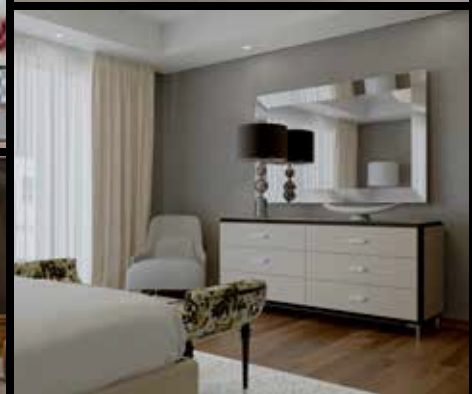

### Twiggy

---

JTG413B

Ø: 43 H: 90 cm | Ø: 16,9 H: 35,4 in

This catalogue was conceived by Jetclass' design team, composed by professionals who seek the perfection in every detail.

Recognized as a premium brand, always attentive to the current international trends, our collections' concept is developed embracing different categories such as Neo Classic, Vintage Chic, Contemporary and More Arty pieces.