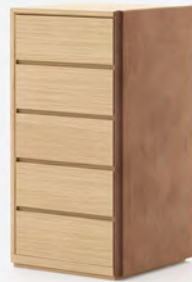

Dresser Standard Dimensions:

L610 x D600 x H1200 mm
L24,02 x D23,62 x H47,24 in

Pictured Materials:

Fabric Structure: Powell Cuoio
Structure: Natural Oak Matte