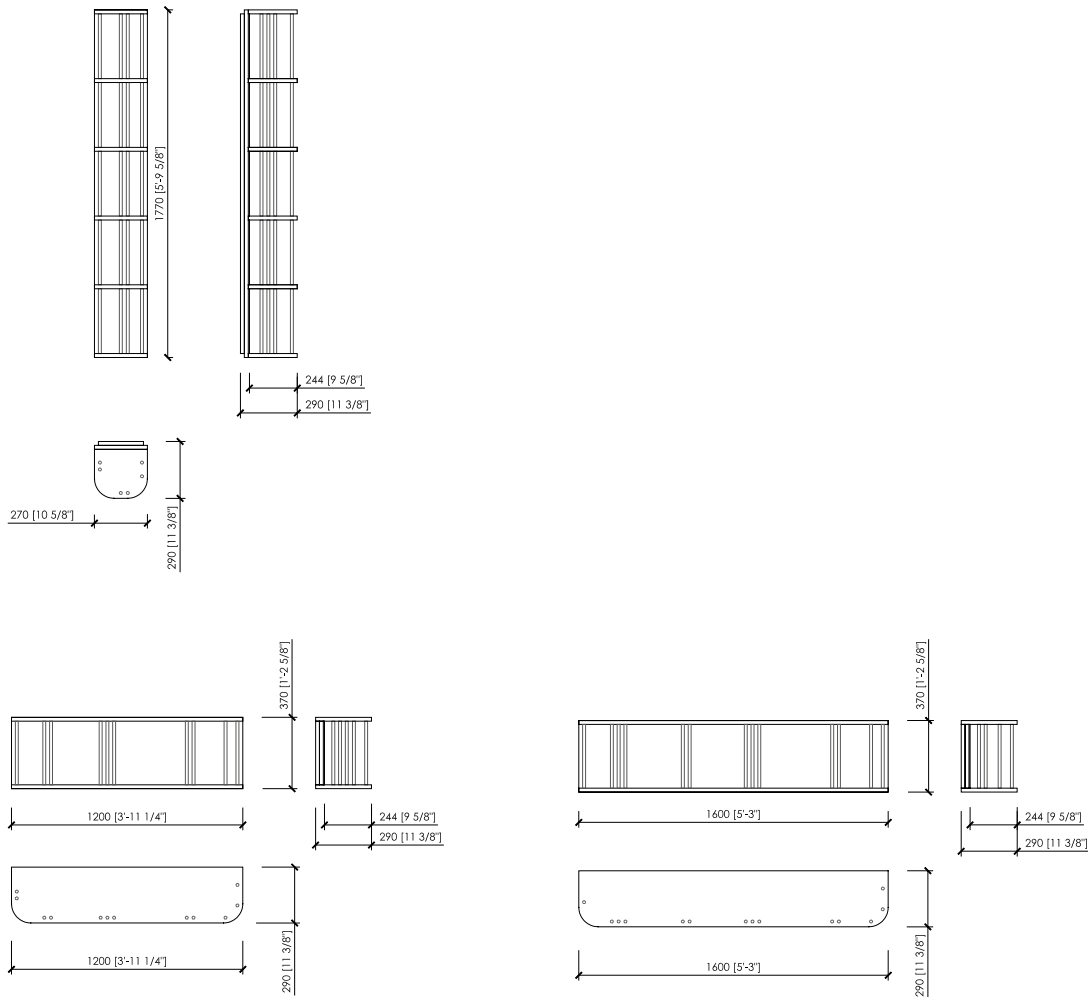

ALGHERO bookcase

Cesare Arosio - 2020