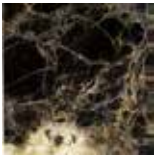

DARK BROWN

matt | glossy

RED

matt | glossy

YELLOW

matt | glossy

GREEN

matt | glossy

TEAL

matt | glossy

DARK BLUE

matt | glossy

TOP FINISHES - MARBLE | FINITURA TOP - MARMO

CALACATTA

cat. 1
matt | glossy

SAHARA NOIR

cat. 1
matt | glossy

SILVER ROOTS

cat. 1
glossy

EMPERADOR DARK

cat. 2
matt | glossy

CARRARA

cat. 2
matt | glossy

STARDUST