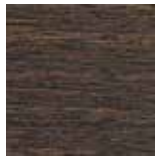

### LEGS FINISH - WOOD | FINITURA GAMBE - LEGNO

IROKO

natural

IROKO

grey