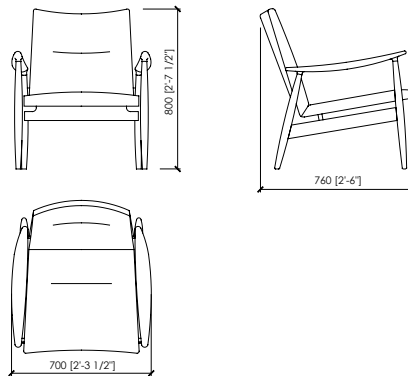

armchair | poltrona

LEGS FINISH - WOOD | FINITURA GAMBE - LEGNO

IROKO

natural

IROKO

grey

COVER - FABRIC and LEATHER | RIVESTIMENTO - TESSUTO e PELLE

refer to .pdf file MC_FINISHINGS OUTDOOR | fare riferimento al file .pdf MC_FINISHINGS OUTDOOR

cat. LIFE

cat. STYLE

Printed colors are to be considered as indicative | I colori stampati sono da considerarsi indicativi