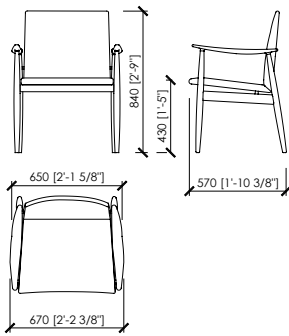

BIANCAMANO outdoor

MC Lab - 2018

chair | sedia