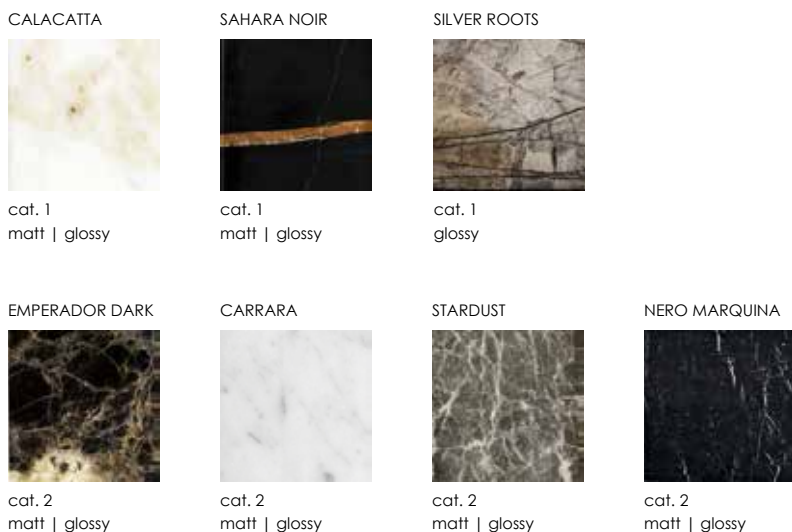

FRAME TOP | TOP CON CORNICE

BOLGHERI

Bonura Design - 2021

LEGS FINISHES - METAL FINISHING | *FINITURA GAMBE - FINITURA METALLICA*

LEGS FINISHES - MATT LACQUERED | *FINITURA GAMBE - LACCATO OPACO*

TOP FINISHES - MARBLE | *FINITURA TOP - MARMO*

OPTICAL WHITE ash

WHITE ash

PEARL ash

CARAMEL ash

GREIGE ash

TOBACCO ash

LIGHT GREY ash

MUD ash