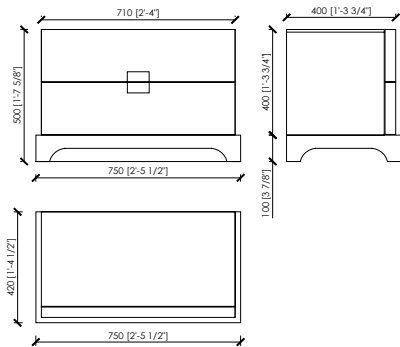

cm cm 46x40x40h. | in 18"1/9x15"3/4x15"3/4h

Cassiodoro with plinth

cm 50x42x50h. | in 19"2/3x16"1/2x19"2/3h

Cassiodoro large without plinth

cm 71x40x40h. | in 28"x15"3/4x15"3/4h

Cassiodoro large with plinth

cm 75x42x50h. | in 29"1/2x16"1/2x19"2/3h

Note

Optional: saddle top for drawers

Dimensions in mm. MC Meroni & Colzani reserved the right to make change is reserved. This informations are based on the last price list.

Dimensioni

Cassiodoro senza zoccolo

cm cm 46x40x40h

Cassiodoro con zoccolo

cm 50x42x50h

Cassiodoro large senza zoccolo

cm 71x40x40h

Cassiodoro large con zoccolo

cm 75x42x50h

Note

Optional: piano cuoio per cassetti

CASSIODORO | CASSIODORO LARGE
 Maurizio Di Mauro - 2016

Cassiodoro con zoccolo / with plint

Cassiodoro senza zoccolo / without plint

Cassiodoro large con zoccolo / with plint