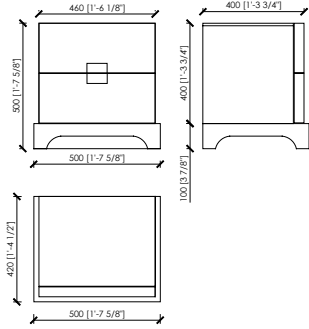

cm cm 46x40x40h. | in 18"1/9x15"3/4x15"3/4h

Cassiodoro with plinth

cm 50x42x50h. | in 19"2/3x16"1/2x19"2/3h

Cassiodoro large without plinth

cm 71x40x40h. | in 28"x15"3/4x15"3/4h

Cassiodoro large with plinth

cm 75x42x50h. | in 29"1/2x16"1/2x19"2/3h

Note

Optional: saddle top for drawers

Dimensions in mm. MC Meroni & Colzani reserved the right to make change is reserved. This informations are based on the last price list.

Dimensioni

Cassiodoro senza zoccolo

cm cm 46x40x40h

Cassiodoro con zoccolo

cm 50x42x50h

Cassiodoro large senza zoccolo

cm 71x40x40h

Cassiodoro large con zoccolo

cm 75x42x50h

Note

Optional: piano cuoio per cassetti

CASSIODORO | CASSIODORO LARGE
 Maurizio Di Mauro - 2016

Cassiodoro con zoccolo / with plint

Cassiodoro senza zoccolo / without plint

Cassiodoro large con zoccolo / with plint