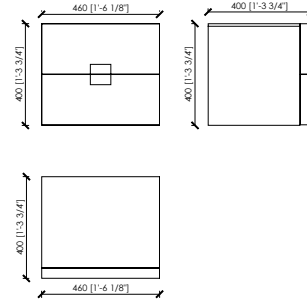

cm cm 46x40x40h. | in 18"1/9x15"3/4x15"3/4h

Cassiodoro with plinth

cm 50x42x50h. | in 19"2/3x16"1/2x19"2/3h

Cassiodoro large without plinth

cm 71x40x40h. | in 28"x15"3/4x15"3/4h

Cassiodoro large with plinth

cm 75x42x50h. | in 29"1/2x16"1/2x19"2/3h

Note

Optional: saddle top for drawers

Dimensions in mm. MC Meroni & Colzani reserved the right to make change is reserved. This informations are based on the last price list.

Dimensioni

Cassiodoro senza zoccolo

cm cm 46x40x40h

Cassiodoro con zoccolo

cm 50x42x50h

Cassiodoro large senza zoccolo

cm 71x40x40h

Cassiodoro large con zoccolo

cm 75x42x50h

Note

Optional: piano cuoio per cassetti

CASSIODORO | CASSIODORO LARGE
 Maurizio Di Mauro - 2016

Cassiodoro con zoccolo / with plint

Cassiodoro senza zoccolo / without plint

Cassiodoro large con zoccolo / with plint