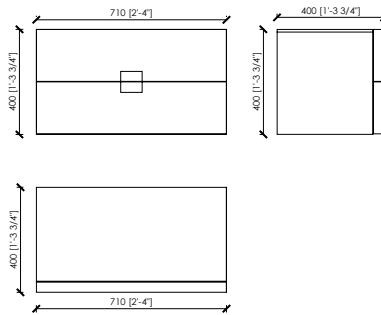

Cassiodoro large senza zoccolo / without plint

EXTERNAL FINISHING and PLINTH (optional) FINISHES - LACQUERED
FINITURA ESTERNA e ZOCCOLINO (optional) - LACCATO

OPTICAL WHITE	WHITE	PEARL	CARAMEL	GREIGE	TOBACCO
matt | glossy	matt | glossy	matt | glossy	matt | glossy	matt | glossy	matt | glossy
LIGHT GREY	MUD	ANTHRACITE	BLACK	DARK BROWN	
matt | glossy	matt | glossy	matt | glossy	matt | glossy	matt | glossy	
RED	YELLOW	GREEN	TEAL	DARK BLUE	
matt | glossy	matt | glossy	matt | glossy	matt | glossy	matt | glossy	

Printed colors are to be considered as indicative
I colori stampati sono da considerarsi indicativi