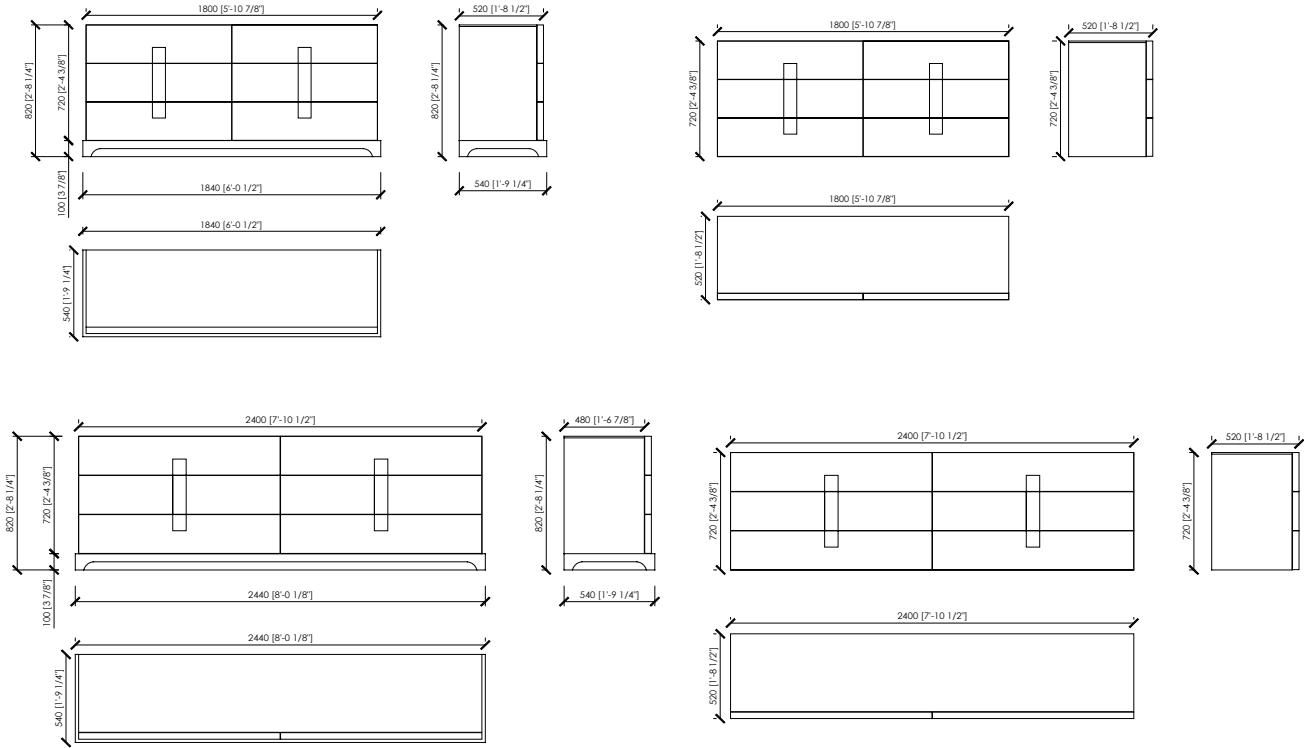

CICERONE

Maurizio Di Mauro - 2016