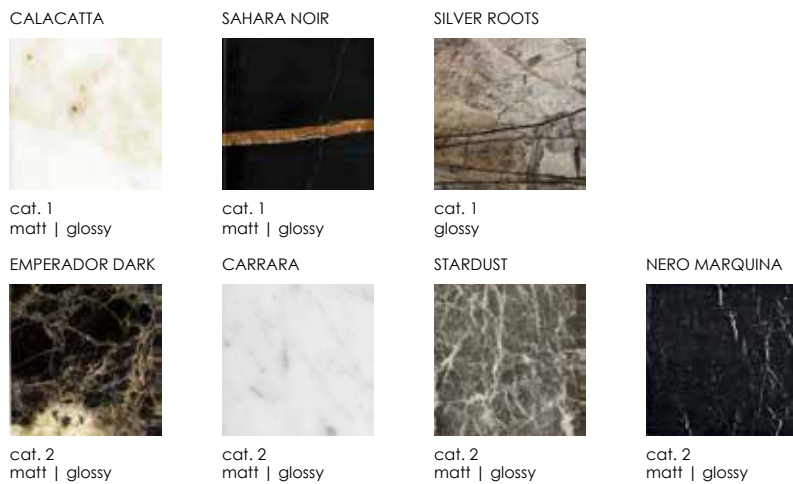

### EXTERNAL STRUCTURE FINISHES and PLINTH (optional) - LACQUERED FINITURA STRUTTURA ESTERNA - LACCATO

Printed colors are to be considered as indicative | I colori stampati sono da considerarsi indicativi

### INSIDE DRAWERS FINISHES - WOOD | *FINITURA INTERNO CASSETTI - LEGNO*

### TOP FINISHES - MARMO (optional) | *FINITURA TOP - MARMO (optional)*

Printed colors are to be considered as indicative | *I colori stampati sono da considerarsi indicativi*