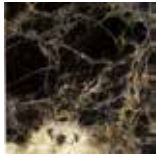

DARK BROWN ash

RED ash

YELLOW ash

GREEN ash

TEAL ash

DARK BLUE ash

Printed colors are to be considered as indicative | I colori stampati sono da considerarsi indicativi

DOGE console
MC Lab - 2018

TOP FINISHES - MARBLE | FINITURA TOP - MARMO

CALACATTA

cat. 1
matt | glossy

SAHARA NOIR

cat. 1
matt | glossy

SILVER ROOTS

cat. 1
glossy

EMPERADOR DARK

cat. 2
matt | glossy

CARRARA

cat. 2
matt | glossy

STARDUST

cat. 2
matt | glossy

NERO MARQUINA

cat. 2
matt | glossy

TOP FINISHES - LACQUERED | FINITURA TOP - LACCATO