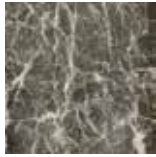

cat. 1
glossy

STARDUST

cat. 2
matt | glossy