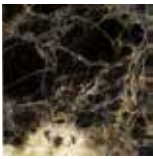

LIGHT GREY ash

MUD ash

ANTHRACITE ash

BLACK ash

DARK BROWN ash

RED ash

YELLOW ash

GREEN ash

TEAL ash

DARK BLUE ash

Printed colors are to be considered as indicative | I colori stampati sono da considerarsi indicativi

DOGE

MC Lab - 2017

TOP FINISHES - MARBLE | *FINITURA TOP - MARMO*

CALACATTA

cat. 1
matt | glossy

SAHARA NOIR

cat. 1
matt | glossy

SILVER ROOTS

cat. 1
glossy

EMPERADOR DARK

cat. 2
matt | glossy

CARRARA

cat. 2
matt | glossy

STARDUST

cat. 2
matt | glossy

NERO MARQUINA

cat. 2
matt | glossy

TOP FINISHES - BACK PAINTED GLASS | *FINITURA TOP - VETRO RETRO VERNICIATO*

BLACK BACK PAINTED

Printed colors are to be considered as indicative | *I colori stampati sono da considerarsi indicativi*