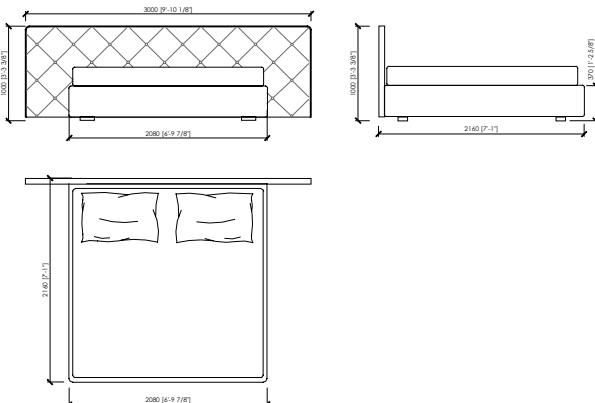

cm 188x216x140h (37h)
in 74"x85"x55"1/8h (14"4/7h)
 rete | slatted cm 180x200 | in 70"6/7x78"3/4

cm 208x216x140h (37h)
in 81"8/9x85"x55"1/8h (14"4/7h)
 rete | slatted cm 200x200 | in 78"3/4x78"3/4

US MARKET - KING SIZE
cm 201x219x140h(37h)
in 79"9/64x86"2/9x55"1/8h(14"4/7h)
 rete | slatted cm 193x203 | in 76"x80"

DUCALE GRAN CAPITONNE'

MC Lab - 2017

LOW

cm 300x216x100h (37h)
in 118"1/9x85"x39"3/8h (14"4/7h)
 rete | slatted cm 160x200 | in 63"x78"3/4

US MARKET - QUEEN SIZE
cm 300x219x100h (37h)
in 118"1/9x86"2/9x39"3/8h (14"4/7h)
 rete | slatted cm 152x203 | in 60"x80"

cm 300x216x100h (37h)
in 118"1/9x85"x39"3/8h (14"4/7h)
 rete | slatted cm 180x200 | in 70"6/7x78"3/4

cm 300x216x100h (37h)
in 118"1/9x85"x39"3/8h (14"4/7h)
 rete | slatted cm 200x200 | in 78"3/4x78"3/4

US MARKET - KING SIZE
cm 300x219x100h (37h)
in 118"1/9x86"2/9x39"3/8h (14"4/7h)
 rete | slatted cm 193x203 | in 76"x80"

DUCALE GRAN CAPITONNE'

MC Lab - 2017

COVER - FABRIC and LEATHER | RIVESTIMENTO - TESSUTO o PELLE