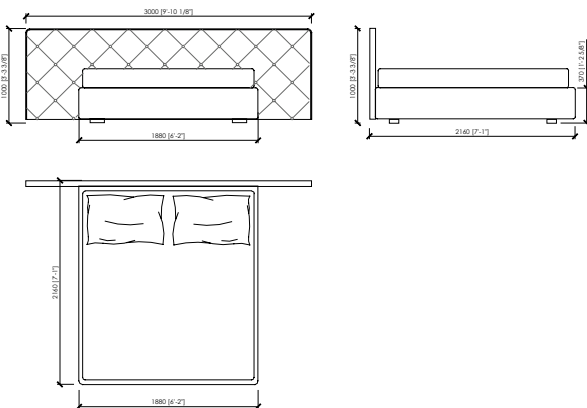

cm 188x216x140h (37h)
in 74"x85"x55"1/8h (14"4/7h)
 rete | slatted cm 180x200 | in 70"6/7x78"3/4

cm 208x216x140h (37h)
in 81"8/9x85"x55"1/8h (14"4/7h)
 rete | slatted cm 200x200 | in 78"3/4x78"3/4

US MARKET - KING SIZE
cm 201x219x140h(37h)
in 79"9/64x86"2/9x55"1/8h(14"4/7h)
 rete | slatted cm 193x203 | in 76"x80"

DUCALE GRAN CAPITONNE'

MC Lab - 2017

LOW

cm 300x216x100h (37h)
in 118"1/9x85"x39"3/8h (14"4/7h)
 rete | slatted cm 160x200 | in 63"x78"3/4

US MARKET - QUEEN SIZE
cm 300x219x100h (37h)
in 118"1/9x86"2/9x39"3/8h (14"4/7h)
 rete | slatted cm 152x203 | in 60"x80"

cm 300x216x100h (37h)
in 118"1/9x85"x39"3/8h (14"4/7h)
 rete | slatted cm 180x200 | in 70"6/7x78"3/4

cm 300x216x100h (37h)
in 118"1/9x85"x39"3/8h (14"4/7h)
 rete | slatted cm 200x200 | in 78"3/4x78"3/4

US MARKET - KING SIZE
cm 300x219x100h (37h)
in 118"1/9x86"2/9x39"3/8h (14"4/7h)
 rete | slatted cm 193x203 | in 76"x80"

DUCALE GRAN CAPITONNE'

MC Lab - 2017

COVER - FABRIC and LEATHER | RIVESTIMENTO - TESSUTO o PELLE