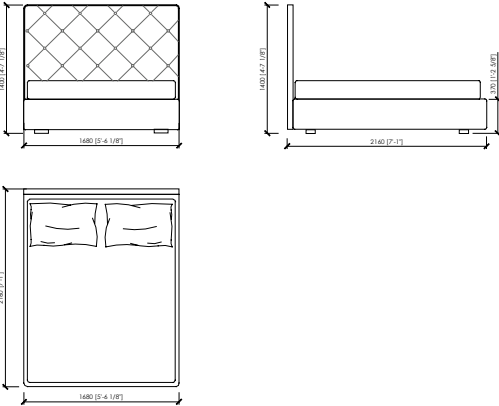

Rivestimento giroletto, in pelle o tessuto, sfoderabile

Dimensioni materasso

cm 160x200

queen size cm 152x203

cm 180x200

cm 200x200

king size cm 193x203

Note

Disponibile con box contenitore

DUCALE GRAN CAPITONNE'

MC Lab - 2017

HIGH

cm 168x216x140h (37h)
in 66"1/7x85"x55"1/8h (14"4/7h)
 rete | slatted cm 160x200 | in 63"x78"3/4

US MARKET - QUEEN SIZE
cm 160x219x140h (37h)
in 63"x86"2/9x55"1/8h(14"4/7h)
 rete | slatted cm 152x203 | in 60"x80"

cm 188x216x140h (37h)
in 74"x85"x55"1/8h (14"4/7h)
 rete | slatted cm 180x200 | in 70"6/7x78"3/4

cm 208x216x140h (37h)
in 81"8/9x85"x55"1/8h (14"4/7h)
 rete | slatted cm 200x200 | in 78"3/4x78"3/4

US MARKET - KING SIZE
cm 201x219x140h(37h)
in 79"9/64x86"2/9x55"1/8h(14"4/7h)
 rete | slatted cm 193x203 | in 76"x80"

cm 300x216x100h (37h)
in 118"1/9x85"x39"3/8h (14"4/7h)
 rete | slatted cm 180x200 | in 70"6/7x78"3/4

cm 300x216x100h (37h)
in 118"1/9x85"x39"3/8h (14"4/7h)
 rete | slatted cm 200x200 | in 78"3/4x78"3/4