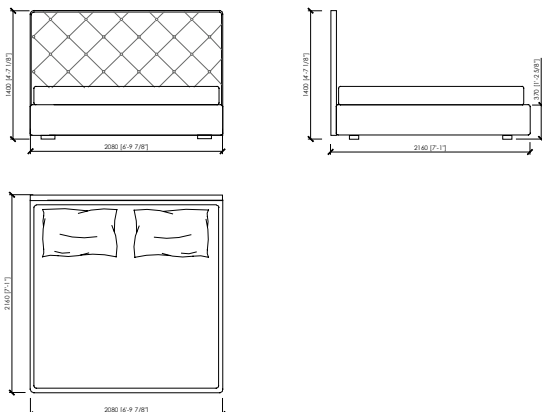

Rivestimento giroletto, in pelle o tessuto, sfoderabile

Dimensioni materasso

cm 160x200

queen size cm 152x203

cm 180x200

cm 200x200

king size cm 193x203

Note

Disponibile con box contenitore

DUCALE GRAN CAPITONNE'

MC Lab - 2017

HIGH

cm 168x216x140h (37h)
in 66"1/7x85"x55"1/8h (14"4/7h)
 rete | slatted cm 160x200 | in 63"x78"3/4

US MARKET - QUEEN SIZE
cm 160x219x140h (37h)
in 63"x86"2/9x55"1/8h(14"4/7h)
 rete | slatted cm 152x203 | in 60"x80"

cm 188x216x140h (37h)
in 74"x85"x55"1/8h (14"4/7h)
 rete | slatted cm 180x200 | in 70"6/7x78"3/4

cm 208x216x140h (37h)
in 81"8/9x85"x55"1/8h (14"4/7h)
 rete | slatted cm 200x200 | in 78"3/4x78"3/4

US MARKET - KING SIZE
cm 201x219x140h(37h)
in 79"9/64x86"2/9x55"1/8h(14"4/7h)
 rete | slatted cm 193x203 | in 76"x80"

cm 300x216x100h (37h)
in 118"1/9x85"x39"3/8h (14"4/7h)
 rete | slatted cm 180x200 | in 70"6/7x78"3/4

cm 300x216x100h (37h)
in 118"1/9x85"x39"3/8h (14"4/7h)
 rete | slatted cm 200x200 | in 78"3/4x78"3/4