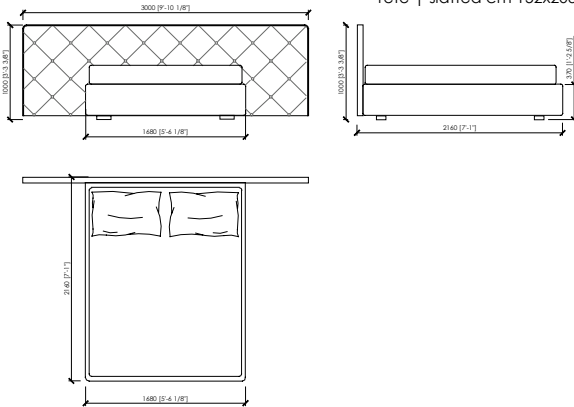

Disponibile con box contenitore

DUCALE GRAN CAPITONNE'

MC Lab - 2017

HIGH

cm 168x216x140h (37h)
in 66"1/7x85"x55"1/8h (14"4/7h)
 rete | slatted cm 160x200 | in 63"x78"3/4

US MARKET - QUEEN SIZE
cm 160x219x140h (37h)
in 63"x86"2/9x55"1/8h(14"4/7h)
 rete | slatted cm 152x203 | in 60"x80"

cm 188x216x140h (37h)
in 74"x85"x55"1/8h (14"4/7h)
 rete | slatted cm 180x200 | in 70"6/7x78"3/4

cm 208x216x140h (37h)
in 81"8/9x85"x55"1/8h (14"4/7h)
 rete | slatted cm 200x200 | in 78"3/4x78"3/4

US MARKET - KING SIZE
cm 201x219x140h(37h)
in 79"9/64x86"2/9x55"1/8h(14"4/7h)
 rete | slatted cm 193x203 | in 76"x80"

DUCALE GRAN CAPITONNE'

MC Lab - 2017

LOW

cm 300x216x100h (37h)
in 118"1/9x85"x39"3/8h (14"4/7h)
 rete | slatted cm 160x200 | in 63"x78"3/4

US MARKET - QUEEN SIZE
cm 300x219x100h (37h)
in 118"1/9x86"2/9x39"3/8h (14"4/7h)
 rete | slatted cm 152x203 | in 60"x80"

cm 300x216x100h (37h)
in 118"1/9x85"x39"3/8h (14"4/7h)
 rete | slatted cm 180x200 | in 70"6/7x78"3/4

cm 300x216x100h (37h)
in 118"1/9x85"x39"3/8h (14"4/7h)
 rete | slatted cm 200x200 | in 78"3/4x78"3/4