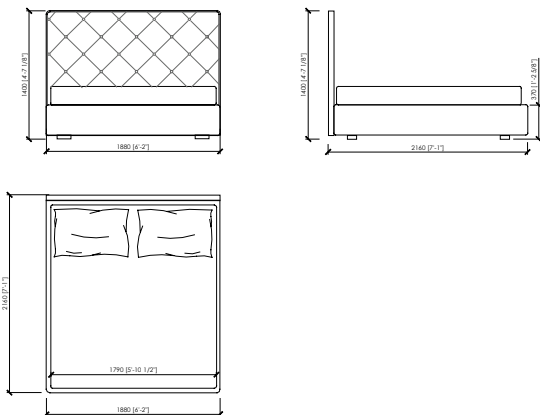

Rivestimento giroletto, in pelle o tessuto, sfoderabile

Dimensioni materasso

cm 160x200

queen size cm 152x203

cm 180x200

cm 200x200

king size cm 193x203

Note

Disponibile con box contenitore

DUCALE GRAN CAPITONNE'

MC Lab - 2017

HIGH

cm 168x216x140h (37h)
in 66"1/7x85"x55"1/8h (14"4/7h)
 rete | slatted cm 160x200 | in 63"x78"3/4

US MARKET - QUEEN SIZE
cm 160x219x140h (37h)
in 63"x86"2/9x55"1/8h(14"4/7h)
 rete | slatted cm 152x203 | in 60"x80"

cm 188x216x140h (37h)
in 74"x85"x55"1/8h (14"4/7h)
 rete | slatted cm 180x200 | in 70"6/7x78"3/4

cm 208x216x140h (37h)
in 81"8/9x85"x55"1/8h (14"4/7h)
 rete | slatted cm 200x200 | in 78"3/4x78"3/4

US MARKET - KING SIZE
cm 201x219x140h(37h)
in 79"9/64x86"2/9x55"1/8h(14"4/7h)
 rete | slatted cm 193x203 | in 76"x80"

cm 300x216x100h (37h)
in 118"1/9x85"x39"3/8h (14"4/7h)
 rete | slatted cm 180x200 | in 70"6/7x78"3/4

cm 300x216x100h (37h)
in 118"1/9x85"x39"3/8h (14"4/7h)
 rete | slatted cm 200x200 | in 78"3/4x78"3/4