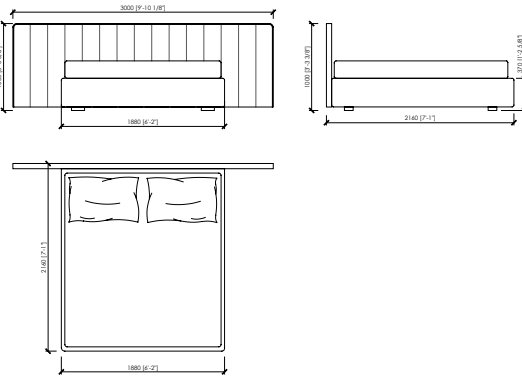

cm 300x216x100h (37h)
in 118"1/9x85"x39"3/8h (14"4/7h)
rete | slatted cm 180x200 | in 70"6/7x78"3/4