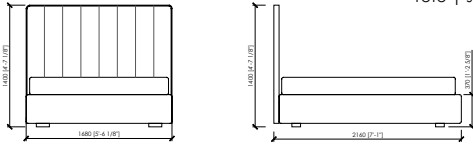

DUCALE GRAN COUPE'

MC Lab - 2017

HIGH

cm 168x216x140h (37h)
in 66"1/7x85"x55"1/8h (14"4/7h)
rete | slatted cm 160x200 | in 63"x78"3/4

US MARKET - QUEEN SIZE
cm 160x219x140h (37h)
in 63"x86"2/9x55"1/8h(14"4/7h)
rete | slatted cm 152x203 | in 60"x80"