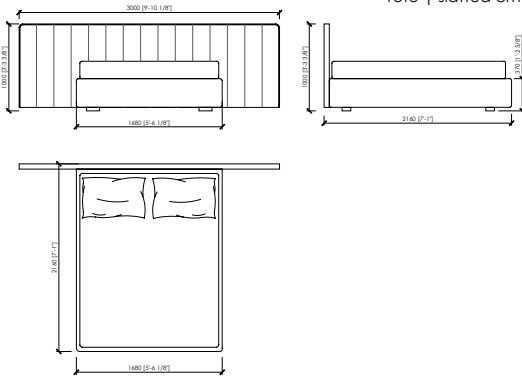

DUCALE GRAN COUPE'

MC Lab - 2017

LOW

cm 300x216x100h (37h)
in 118"1/9x85"x39"3/8h (14"4/7h)
rete | slatted cm 160x200 | in 63"x78"3/4

US MARKET - QUEEN SIZE
cm 300x219x100h (37h)
in 118"1/9x86"2/9x39"3/8h (14"4/7h)
rete | slatted cm 152x203 | in 60"x80"