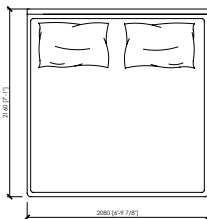

cm 208x216x140h (37h)
in 81"8/9x85"x55"1/8h (14"4/7h)
rete | slatted cm 200x200 | in 78"3/4x78"3/4

US MARKET - KING SIZE
cm 201x219x140h(37h)
in 79"9/64x86"2/9x55"1/8h(14"4/7h)
rete | slatted cm 193x203 | in 76"x80"