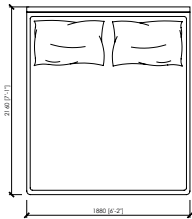

#### Mattresses sizes

cm 160x200 | in 63"x78"3/4

queen size cm 152x203 | in 60"x80"

cm 180x200 | in 70"6/7x78"3/4

cm 200x200 | in 78"3/4x78"3/4

king size cm 193x203 | in 76"x80"

#### Dimensioni materasso

cm 160x200

queen size cm 152x203

cm 180x200

cm 200x200

king size cm 193x203

### HIGH

**cm 168x216x140h (37h)**  
**in 66"1/7x85"x55"1/8h (14"4/7h)**  
 rete | slatted cm 160x200 | in 63"x78"3/4

**US MARKET - QUEEN SIZE**  
**cm 160x219x140h (37h)**  
**in 63"x86"2/9x55"1/8h(14"4/7h)**  
 rete | slatted cm 152x203 | in 60"x80"

**cm 188x216x140h (37h)**  
**in 74"x85"x55"1/8h (14"4/7h)**  
 rete | slatted cm 180x200 | in 70"6/7x78"3/4

**cm 208x216x140h (37h)**  
**in 81"8/9x85"x55"1/8h (14"4/7h)**  
 rete | slatted cm 200x200 | in 78"3/4x78"3/4