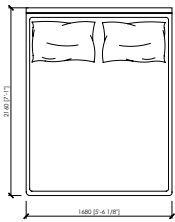

#### Mattresses sizes

cm 160x200 | in 63"x78"3/4

queen size cm 152x203 | in 60"x80"

cm 180x200 | in 70"6/7x78"3/4

cm 200x200 | in 78"3/4x78"3/4

king size cm 193x203 | in 76"x80"

#### Dimensioni materasso

cm 160x200

queen size cm 152x203

cm 180x200

cm 200x200

king size cm 193x203

### HIGH

**cm 168x216x140h (37h)**  
**in 66"1/7x85"x55"1/8h (14"4/7h)**  
 rete | slatted cm 160x200 | in 63"x78"3/4

**US MARKET - QUEEN SIZE**  
**cm 160x219x140h (37h)**  
**in 63"x86"2/9x55"1/8h(14"4/7h)**  
 rete | slatted cm 152x203 | in 60"x80"

**cm 188x216x140h (37h)**  
**in 74"x85"x55"1/8h (14"4/7h)**  
 rete | slatted cm 180x200 | in 70"6/7x78"3/4

**cm 208x216x140h (37h)**  
**in 81"8/9x85"x55"1/8h (14"4/7h)**  
 rete | slatted cm 200x200 | in 78"3/4x78"3/4