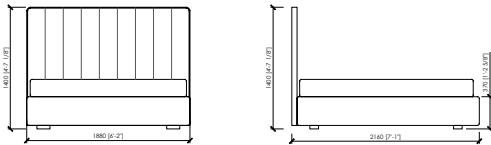

### HIGH

**cm 168x216x140h (37h)**  
**in 66"1/7x85"x55"1/8h (14"4/7h)**  
 rete | slatted cm 160x200 | in 63"x78"3/4

**US MARKET - QUEEN SIZE**  
**cm 160x219x140h (37h)**  
**in 63"x86"2/9x55"1/8h(14"4/7h)**  
 rete | slatted cm 152x203 | in 60"x80"

**cm 188x216x140h (37h)**  
**in 74"x85"x55"1/8h (14"4/7h)**  
 rete | slatted cm 180x200 | in 70"6/7x78"3/4

**cm 208x216x140h (37h)**  
**in 81"8/9x85"x55"1/8h (14"4/7h)**  
 rete | slatted cm 200x200 | in 78"3/4x78"3/4