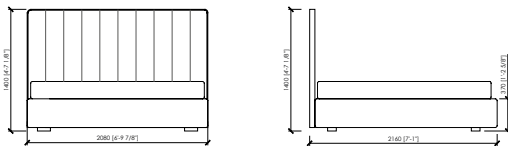

cm 208x216x140h (37h)
in 81"8/9x85"x55"1/8h (14"4/7h)
rete | slatted cm 200x200 | in 78"3/4x78"3/4

US MARKET - KING SIZE
cm 201x219x140h(37h)
in 79"9/64x86"2/9x55"1/8h(14"4/7h)
rete | slatted cm 193x203 | in 76"x80"