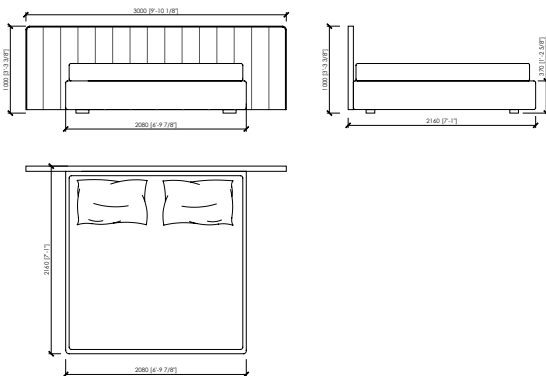

### LOW

**cm 300x216x100h (37h)**  
**in 118"1/9x85"x39"3/8h (14"4/7h)**  
 rete | slatted cm 160x200 | in 63"x78"3/4

**US MARKET - QUEEN SIZE**  
**cm 300x219x100h (37h)**  
**in 118"1/9x86"2/9x39"3/8h (14"4/7h)**  
 rete | slatted cm 152x203 | in 60"x80"

**cm 300x216x100h (37h)**  
**in 118"1/9x85"x39"3/8h (14"4/7h)**  
 rete | slatted cm 180x200 | in 70"6/7x78"3/4

**cm 300x216x100h (37h)**  
**in 118"1/9x85"x39"3/8h (14"4/7h)**  
 rete | slatted cm 200x200 | in 78"3/4x78"3/4

**US MARKET - KING SIZE**  
**cm 300x219x100h (37h)**  
**in 118"1/9x86"2/9x39"3/8h (14"4/7h)**  
 rete | slatted cm 193x203 | in 76"x80"