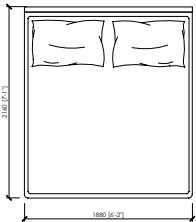

Rivestimento giroletto, in pelle o tessuto, sfoderabile

Dimensioni materasso

cm 160x200

queen size cm 152x203

cm 180x200

cm 200x200

king size cm 193x203

Note

Disponibile con box contenitore

DUCALE GRAN PLISSE'

MC Lab - 2017

HIGH

cm 168x216x140h (37h)
in 66"1/7x85"x55"1/8h (14"4/7h)
 rete | slatted cm 160x200 | in 63"x78"3/4

US MARKET - QUEEN SIZE
cm 160x219x140h (37h)
in 63"x86"2/9x55"1/8h(14"4/7h)
 rete | slatted cm 152x203 | in 60"x80"

cm 188x216x140h (37h)
in 74"x85"x55"1/8h (14"4/7h)
 rete | slatted cm 180x200 | in 70"6/7x78"3/4

cm 208x216x140h (37h)
in 81"8/9x85"x55"1/8h (14"4/7h)
 rete | slatted cm 200x200 | in 78"3/4x78"3/4

US MARKET - KING SIZE
cm 201x219x140h(37h)
in 79"9/64x86"2/9x55"1/8h(14"4/7h)
 rete | slatted cm 193X203 | in 76"x80"

cm 300x216x100h (37h)
in 118"1/9x85"x39"3/8h (14"4/7h)
 rete | slatted cm 180x200 | in 70"6/7x78"3/4

cm 300x216x100h (37h)
in 118"1/9x85"x39"3/8h (14"4/7h)
 rete | slatted cm 200x200 | in 78"3/4x78"3/4