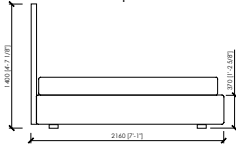

Rivestimento giroletto, in pelle o tessuto, sfoderabile

Dimensioni materasso

cm 160x200

queen size cm 152x203

cm 180x200

cm 200x200

king size cm 193x203

Note

Disponibile con box contenitore

DUCALE GRAN PLISSE'

MC Lab - 2017

HIGH

cm 168x216x140h (37h)
in 66"1/7x85"x55"1/8h (14"4/7h)
 rete | slatted cm 160x200 | in 63"x78"3/4

US MARKET - QUEEN SIZE
cm 160x219x140h (37h)
in 63"x86"2/9x55"1/8h(14"4/7h)
 rete | slatted cm 152x203 | in 60"x80"

cm 188x216x140h (37h)
in 74"x85"x55"1/8h (14"4/7h)
 rete | slatted cm 180x200 | in 70"6/7x78"3/4

cm 208x216x140h (37h)
in 81"8/9x85"x55"1/8h (14"4/7h)
 rete | slatted cm 200x200 | in 78"3/4x78"3/4

US MARKET - KING SIZE
cm 201x219x140h(37h)
in 79"9/64x86"2/9x55"1/8h(14"4/7h)
 rete | slatted cm 193X203 | in 76"x80"

cm 300x216x100h (37h)
in 118"1/9x85"x39"3/8h (14"4/7h)
 rete | slatted cm 180x200 | in 70"6/7x78"3/4

cm 300x216x100h (37h)
in 118"1/9x85"x39"3/8h (14"4/7h)
 rete | slatted cm 200x200 | in 78"3/4x78"3/4