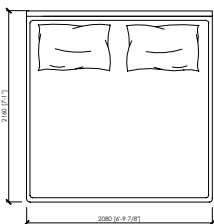

Rivestimento giroletto, in pelle o tessuto, sfoderabile

Dimensioni materasso

cm 160x200

queen size cm 152x203

cm 180x200

cm 200x200

king size cm 193x203

Note

Disponibile con box contenitore

DUCALE GRAN PLISSE'

MC Lab - 2017

HIGH

cm 168x216x140h (37h)
in 66"1/7x85"x55"1/8h (14"4/7h)
 rete | slatted cm 160x200 | in 63"x78"3/4

US MARKET - QUEEN SIZE
cm 160x219x140h (37h)
in 63"x86"2/9x55"1/8h(14"4/7h)
 rete | slatted cm 152x203 | in 60"x80"

cm 188x216x140h (37h)
in 74"x85"x55"1/8h (14"4/7h)
 rete | slatted cm 180x200 | in 70"6/7x78"3/4

cm 208x216x140h (37h)
in 81"8/9x85"x55"1/8h (14"4/7h)
 rete | slatted cm 200x200 | in 78"3/4x78"3/4

US MARKET - KING SIZE
cm 201x219x140h(37h)
in 79"9/64x86"2/9x55"1/8h(14"4/7h)
 rete | slatted cm 193X203 | in 76"x80"

cm 300x216x100h (37h)
in 118"1/9x85"x39"3/8h (14"4/7h)
 rete | slatted cm 180x200 | in 70"6/7x78"3/4

cm 300x216x100h (37h)
in 118"1/9x85"x39"3/8h (14"4/7h)
 rete | slatted cm 200x200 | in 78"3/4x78"3/4