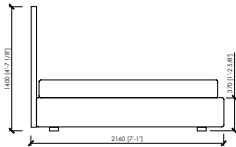

Rivestimento giroletto, in pelle o tessuto, sfoderabile

Dimensioni materasso

cm 160x200

queen size cm 152x203

cm 180x200

cm 200x200

king size cm 193x203

Note

Disponibile con box contenitore

DUCALE GRAN PLISSE'

MC Lab - 2017

HIGH

cm 168x216x140h (37h)
in 66"1/7x85"x55"1/8h (14"4/7h)
 rete | slatted cm 160x200 | in 63"x78"3/4

US MARKET - QUEEN SIZE
cm 160x219x140h (37h)
in 63"x86"2/9x55"1/8h(14"4/7h)
 rete | slatted cm 152x203 | in 60"x80"

cm 188x216x140h (37h)
in 74"x85"x55"1/8h (14"4/7h)
 rete | slatted cm 180x200 | in 70"6/7x78"3/4

cm 208x216x140h (37h)
in 81"8/9x85"x55"1/8h (14"4/7h)
 rete | slatted cm 200x200 | in 78"3/4x78"3/4

US MARKET - KING SIZE
cm 201x219x140h(37h)
in 79"9/64x86"2/9x55"1/8h(14"4/7h)
 rete | slatted cm 193X203 | in 76"x80"

cm 300x216x100h (37h)
in 118"1/9x85"x39"3/8h (14"4/7h)
 rete | slatted cm 180x200 | in 70"6/7x78"3/4

cm 300x216x100h (37h)
in 118"1/9x85"x39"3/8h (14"4/7h)
 rete | slatted cm 200x200 | in 78"3/4x78"3/4