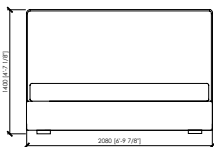

Rivestimento giroletto, in pelle o tessuto, sfoderabile

Dimensioni materasso

cm 160x200

queen size cm 152x203

cm 180x200

cm 200x200

king size cm 193x203

Note

Disponibile con box contenitore

DUCALE GRAN PLISSE'

MC Lab - 2017

HIGH

cm 168x216x140h (37h)
in 66"1/7x85"x55"1/8h (14"4/7h)
 rete | slatted cm 160x200 | in 63"x78"3/4

US MARKET - QUEEN SIZE
cm 160x219x140h (37h)
in 63"x86"2/9x55"1/8h(14"4/7h)
 rete | slatted cm 152x203 | in 60"x80"

cm 188x216x140h (37h)
in 74"x85"x55"1/8h (14"4/7h)
 rete | slatted cm 180x200 | in 70"6/7x78"3/4

cm 208x216x140h (37h)
in 81"8/9x85"x55"1/8h (14"4/7h)
 rete | slatted cm 200x200 | in 78"3/4x78"3/4

US MARKET - KING SIZE
cm 201x219x140h(37h)
in 79"9/64x86"2/9x55"1/8h(14"4/7h)
 rete | slatted cm 193X203 | in 76"x80"

DUCALE GRAN PLISSE'

MC Lab - 2017

LOW

cm 300x216x100h (37h)
in 118"1/9x85"x39"3/8h (14"4/7h)
 rete | slatted cm 160x200 | in 63"x78"3/4

US MARKET - QUEEN SIZE
cm 300x219x100h (37h)
in 118"1/9x86"2/9x39"3/8h (14"4/7h)
 rete | slatted cm 152x203 | in 60"x80"