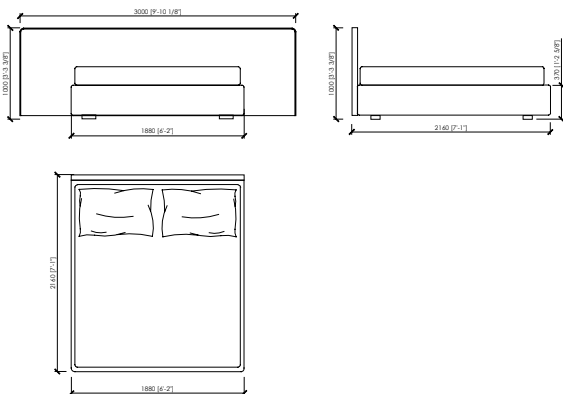

cm 188x216x140h (37h)
in 74"x85"x55"1/8h (14"4/7h)
 rete | slatted cm 180x200 | in 70"6/7x78"3/4

cm 208x216x140h (37h)
in 81"8/9x85"x55"1/8h (14"4/7h)
 rete | slatted cm 200x200 | in 78"3/4x78"3/4

US MARKET - KING SIZE
cm 201x219x140h(37h)
in 79"9/64x86"2/9x55"1/8h(14"4/7h)
 rete | slatted cm 193X203 | in 76"x80"

DUCALE GRAN PLISSE'

MC Lab - 2017

LOW

cm 300x216x100h (37h)
in 118"1/9x85"x39"3/8h (14"4/7h)
 rete | slatted cm 160x200 | in 63"x78"3/4

US MARKET - QUEEN SIZE
cm 300x219x100h (37h)
in 118"1/9x86"2/9x39"3/8h (14"4/7h)
 rete | slatted cm 152x203 | in 60"x80"

cm 300x216x100h (37h)
in 118"1/9x85"x39"3/8h (14"4/7h)
 rete | slatted cm 180x200 | in 70"6/7x78"3/4

cm 300x216x100h (37h)
in 118"1/9x85"x39"3/8h (14"4/7h)
 rete | slatted cm 200x200 | in 78"3/4x78"3/4

US MARKET - KING SIZE
cm 300x219x100h (37h)
in 118"1/9x86"2/9x39"3/8h (14"4/7h)
 rete | slatted cm 193x203 | in 76"x80"

DUCALE GRAN PLISSE'

MC Lab - 2017

COVER - FABRIC and LEATHER | RIVESTIMENTO - TESSUTO o PELLE