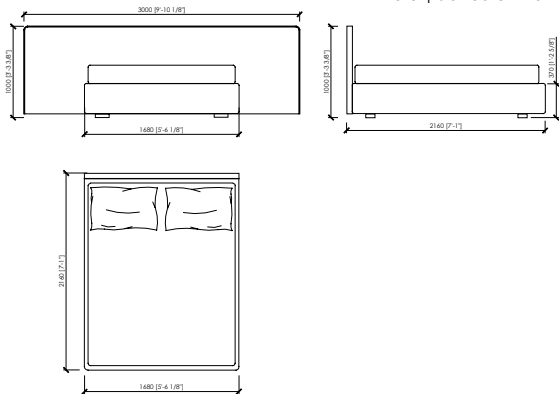

Rivestimento giroletto, in pelle o tessuto, sfoderabile

Dimensioni materasso

cm 160x200

queen size cm 152x203

cm 180x200

cm 200x200

king size cm 193x203

Note

cm 188x216x140h (37h)
in 74"x85"x55"1/8h (14"4/7h)
 rete | slatted cm 180x200 | in 70"6/7x78"3/4

cm 208x216x140h (37h)
in 81"8/9x85"x55"1/8h (14"4/7h)
 rete | slatted cm 200x200 | in 78"3/4x78"3/4

US MARKET - KING SIZE
cm 201x219x140h(37h)
in 79"9/64x86"2/9x55"1/8h(14"4/7h)
 rete | slatted cm 193X203 | in 76"x80"

DUCALE GRAN PLISSE'

MC Lab - 2017

LOW

cm 300x216x100h (37h)
in 118"1/9x85"x39"3/8h (14"4/7h)
 rete | slatted cm 160x200 | in 63"x78"3/4

US MARKET - QUEEN SIZE
cm 300x219x100h (37h)
in 118"1/9x86"2/9x39"3/8h (14"4/7h)
 rete | slatted cm 152x203 | in 60"x80"

cm 300x216x100h (37h)
in 118"1/9x85"x39"3/8h (14"4/7h)
 rete | slatted cm 180x200 | in 70"6/7x78"3/4

cm 300x216x100h (37h)
in 118"1/9x85"x39"3/8h (14"4/7h)
 rete | slatted cm 200x200 | in 78"3/4x78"3/4