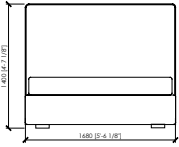

Rivestimento giroletto, in pelle o tessuto, sfoderabile

Dimensioni materasso

cm 160x200

queen size cm 152x203

cm 180x200

cm 200x200

king size cm 193x203

Note

Disponibile con box contenitore

DUCALE GRAN PLISSE'

MC Lab - 2017

HIGH

cm 168x216x140h (37h)
in 66"1/7x85"x55"1/8h (14"4/7h)
 rete | slatted cm 160x200 | in 63"x78"3/4

US MARKET - QUEEN SIZE
cm 160x219x140h (37h)
in 63"x86"2/9x55"1/8h(14"4/7h)
 rete | slatted cm 152x203 | in 60"x80"

cm 188x216x140h (37h)
in 74"x85"x55"1/8h (14"4/7h)
 rete | slatted cm 180x200 | in 70"6/7x78"3/4

cm 208x216x140h (37h)
in 81"8/9x85"x55"1/8h (14"4/7h)
 rete | slatted cm 200x200 | in 78"3/4x78"3/4

US MARKET - KING SIZE
cm 201x219x140h(37h)
in 79"9/64x86"2/9x55"1/8h(14"4/7h)
 rete | slatted cm 193X203 | in 76"x80"

cm 300x216x100h (37h)
in 118"1/9x85"x39"3/8h (14"4/7h)
 rete | slatted cm 180x200 | in 70"6/7x78"3/4

cm 300x216x100h (37h)
in 118"1/9x85"x39"3/8h (14"4/7h)
 rete | slatted cm 200x200 | in 78"3/4x78"3/4