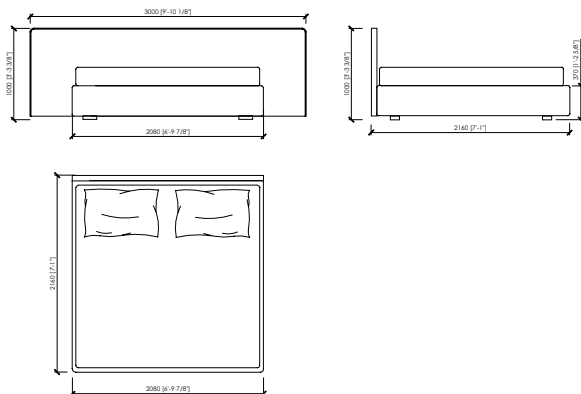

cm 188x216x140h (37h)
in 74"x85"x55"1/8h (14"4/7h)
 rete | slatted cm 180x200 | in 70"6/7x78"3/4

cm 208x216x140h (37h)
in 81"8/9x85"x55"1/8h (14"4/7h)
 rete | slatted cm 200x200 | in 78"3/4x78"3/4

US MARKET - KING SIZE
cm 201x219x140h(37h)
in 79"9/64x86"2/9x55"1/8h(14"4/7h)
 rete | slatted cm 193X203 | in 76"x80"

DUCALE GRAN PLISSE'

MC Lab - 2017

LOW

cm 300x216x100h (37h)
in 118"1/9x85"x39"3/8h (14"4/7h)
 rete | slatted cm 160x200 | in 63"x78"3/4

US MARKET - QUEEN SIZE
cm 300x219x100h (37h)
in 118"1/9x86"2/9x39"3/8h (14"4/7h)
 rete | slatted cm 152x203 | in 60"x80"

cm 300x216x100h (37h)
in 118"1/9x85"x39"3/8h (14"4/7h)
 rete | slatted cm 180x200 | in 70"6/7x78"3/4

cm 300x216x100h (37h)
in 118"1/9x85"x39"3/8h (14"4/7h)
 rete | slatted cm 200x200 | in 78"3/4x78"3/4

US MARKET - KING SIZE
cm 300x219x100h (37h)
in 118"1/9x86"2/9x39"3/8h (14"4/7h)
 rete | slatted cm 193x203 | in 76"x80"

DUCALE GRAN PLISSE'

MC Lab - 2017

COVER - FABRIC and LEATHER | RIVESTIMENTO - TESSUTO o PELLE