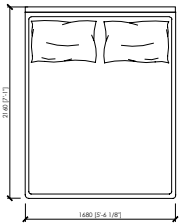

Rivestimento giroletto, in pelle o tessuto, sfoderabile

Dimensioni materasso

cm 160x200

queen size cm 152x203

cm 180x200

cm 200x200

king size cm 193x203

Note

Disponibile con box contenitore

DUCALE GRAN PLISSE'

MC Lab - 2017

HIGH

cm 168x216x140h (37h)
in 66"1/7x85"x55"1/8h (14"4/7h)
 rete | slatted cm 160x200 | in 63"x78"3/4

US MARKET - QUEEN SIZE
cm 160x219x140h (37h)
in 63"x86"2/9x55"1/8h(14"4/7h)
 rete | slatted cm 152x203 | in 60"x80"

cm 188x216x140h (37h)
in 74"x85"x55"1/8h (14"4/7h)
 rete | slatted cm 180x200 | in 70"6/7x78"3/4

cm 208x216x140h (37h)
in 81"8/9x85"x55"1/8h (14"4/7h)
 rete | slatted cm 200x200 | in 78"3/4x78"3/4

US MARKET - KING SIZE
cm 201x219x140h(37h)
in 79"9/64x86"2/9x55"1/8h(14"4/7h)
 rete | slatted cm 193X203 | in 76"x80"

cm 300x216x100h (37h)
in 118"1/9x85"x39"3/8h (14"4/7h)
 rete | slatted cm 180x200 | in 70"6/7x78"3/4

cm 300x216x100h (37h)
in 118"1/9x85"x39"3/8h (14"4/7h)
 rete | slatted cm 200x200 | in 78"3/4x78"3/4