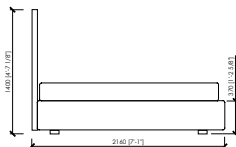

Rivestimento giroletto, in pelle o tessuto, sfoderabile

Dimensioni materasso

cm 160x200

queen size cm 152x203

cm 180x200

cm 200x200

king size cm 193x203

Note

Disponibile con box contenitore

DUCALE GRAN PLISSE'

MC Lab - 2017

HIGH

cm 168x216x140h (37h)
in 66"1/7x85"x55"1/8h (14"4/7h)
 rete | slatted cm 160x200 | in 63"x78"3/4

US MARKET - QUEEN SIZE
cm 160x219x140h (37h)
in 63"x86"2/9x55"1/8h(14"4/7h)
 rete | slatted cm 152x203 | in 60"x80"

cm 188x216x140h (37h)
in 74"x85"x55"1/8h (14"4/7h)
 rete | slatted cm 180x200 | in 70"6/7x78"3/4

cm 208x216x140h (37h)
in 81"8/9x85"x55"1/8h (14"4/7h)
 rete | slatted cm 200x200 | in 78"3/4x78"3/4

US MARKET - KING SIZE
cm 201x219x140h(37h)
in 79"9/64x86"2/9x55"1/8h(14"4/7h)
 rete | slatted cm 193X203 | in 76"x80"

cm 300x216x100h (37h)
in 118"1/9x85"x39"3/8h (14"4/7h)
 rete | slatted cm 180x200 | in 70"6/7x78"3/4

cm 300x216x100h (37h)
in 118"1/9x85"x39"3/8h (14"4/7h)
 rete | slatted cm 200x200 | in 78"3/4x78"3/4