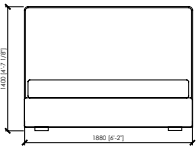

Rivestimento giroletto, in pelle o tessuto, sfoderabile

Dimensioni materasso

cm 160x200

queen size cm 152x203

cm 180x200

cm 200x200

king size cm 193x203

Note

Disponibile con box contenitore

DUCALE GRAN PLISSE'

MC Lab - 2017

HIGH

cm 168x216x140h (37h)
in 66"1/7x85"x55"1/8h (14"4/7h)
 rete | slatted cm 160x200 | in 63"x78"3/4

US MARKET - QUEEN SIZE
cm 160x219x140h (37h)
in 63"x86"2/9x55"1/8h(14"4/7h)
 rete | slatted cm 152x203 | in 60"x80"

cm 188x216x140h (37h)
in 74"x85"x55"1/8h (14"4/7h)
 rete | slatted cm 180x200 | in 70"6/7x78"3/4

cm 208x216x140h (37h)
in 81"8/9x85"x55"1/8h (14"4/7h)
 rete | slatted cm 200x200 | in 78"3/4x78"3/4

US MARKET - KING SIZE
cm 201x219x140h(37h)
in 79"9/64x86"2/9x55"1/8h(14"4/7h)
 rete | slatted cm 193X203 | in 76"x80"

DUCALE GRAN PLISSE'

MC Lab - 2017

LOW

cm 300x216x100h (37h)
in 118"1/9x85"x39"3/8h (14"4/7h)
 rete | slatted cm 160x200 | in 63"x78"3/4

US MARKET - QUEEN SIZE
cm 300x219x100h (37h)
in 118"1/9x86"2/9x39"3/8h (14"4/7h)
 rete | slatted cm 152x203 | in 60"x80"