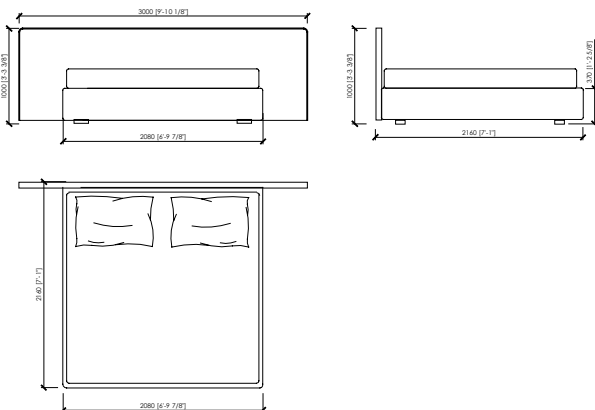

cm 188x216x100h (37h)
in 74"x85"x39"3/8h (14"4/7h)
 rete | slatted cm 180x200 | in 70"6/7x78"3/4

cm 208x216x100h (37h)
in 81"8/9x85"x39"3/8h (14"4/7h)
 rete | slatted cm 200x200 | in 78"3/4x78"3/4

US MARKET - KING SIZE
cm 201x219x100h(37h)
in 79"9/64x86"2/9x39"3/8h(14"4/7h)
 rete | slatted cm 193x203 | in 76"x80"

DUCALE

MC Lab - 2017

DUCALE LOW

cm 300x216x100h (37h)
in 118"1/9x85"x39"3/8h (14"4/7h)
 rete | slatted cm 160x200 | in 63"x78"3/4

US MARKET - QUEEN SIZE
cm 300x219x100h (37h)
in 118"1/9x86"2/9x39"3/8h (14"4/7h)
 rete | slatted cm 152x203 | in 60"x80"

cm 300x216x100h (37h)
in 118"1/9x85"x39"3/8h (14"4/7h)
 rete | slatted cm 180x200 | in 70"6/7x78"3/4

cm 300x216x100h (37h)
in 118"1/9x85"x39"3/8h (14"4/7h)
 rete | slatted cm 200x200 | in 78"3/4x78"3/4

US MARKET - KING SIZE
cm 300x219x100h (37h)
in 118"1/9x86"2/9x39"3/8h (14"4/7h)
 rete | slatted cm 193x203 | in 76"x80"

DUCALE
MC Lab - 2017

DUCALE HIGH

cm 168x216x140h (37h)
in 66"1/7x85"x55"1/8h (14"4/7h)
 rete | slatted cm 160x200 | in 63"x78"3/4