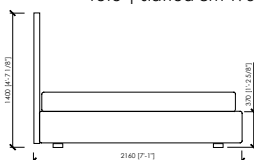

cm 300x216x100h (37h)
in 118"1/9x85"x39"3/8h (14"4/7h)
 rete | slatted cm 180x200 | in 70"6/7x78"3/4

cm 300x216x100h (37h)
in 118"1/9x85"x39"3/8h (14"4/7h)
 rete | slatted cm 200x200 | in 78"3/4x78"3/4

US MARKET - KING SIZE
cm 300x219x100h (37h)
in 118"1/9x86"2/9x39"3/8h (14"4/7h)
 rete | slatted cm 193x203 | in 76"x80"

DUCALE
MC Lab - 2017

DUCALE HIGH

cm 168x216x140h (37h)
in 66"1/7x85"x55"1/8h (14"4/7h)
 rete | slatted cm 160x200 | in 63"x78"3/4

US MARKET - QUEEN SIZE
cm 160x219x140h (37h)
in 63"x86"2/9x55"1/8h(14"4/7h)
 rete | slatted cm 152x203 | in 60"x80"

cm 188x216x140h (37h)
in 74"x85"x55"1/8h (14"4/7h)
 rete | slatted cm 180x200 | in 70"6/7x78"3/4

cm 208x216x140h (37h)
in 81"8/9x85"x55"1/8h (14"4/7h)
 rete | slatted cm 200x200 | in 78"3/4x78"3/4

US MARKET - KING SIZE
cm 201x219x140h(37h)
in 79"9/64x86"2/9x55"1/8h(14"4/7h)
 rete | slatted cm 193x203 | in 76"x80"