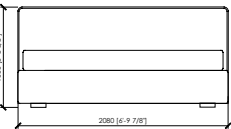

Rivestimento giroletto, in pelle o tessuto, sfoderabile

Dimensioni materasso

cm 160x200

queen size cm 152x203

cm 180x200

cm 200x200

king size cm 193x203

Note

Disponibile con box contenitore

DUCALE

MC Lab - 2017

DUCALE

cm 168x216x100h (37h)
in 66"1/7x85"39"3/8h (14"4/7h)
 rete | slatted cm 160x200 | in 63"x78"3/4

US MARKET - QUEEN SIZE
cm 160x219x100h (37h)
in 63"x86"2/9x39"3/8h(14"4/7h)
 rete | slatted cm 152x203 | in 60"x80"

cm 188x216x100h (37h)
in 74"x85"x39"3/8h (14"4/7h)
 rete | slatted cm 180x200 | in 70"6/7x78"3/4

cm 208x216x100h (37h)
in 81"8/9x85"x39"3/8h (14"4/7h)
 rete | slatted cm 200x200 | in 78"3/4x78"3/4

US MARKET - KING SIZE
cm 201x219x100h(37h)
in 79"9/64x86"2/9x39"3/8h(14"4/7h)
 rete | slatted cm 193x203 | in 76"x80"

DUCALE

MC Lab - 2017

DUCALE LOW

cm 300x216x100h (37h)
in 118"1/9x85"x39"3/8h (14"4/7h)
 rete | slatted cm 160x200 | in 63"x78"3/4

US MARKET - QUEEN SIZE
cm 300x219x100h (37h)
in 118"1/9x86"2/9x39"3/8h (14"4/7h)
 rete | slatted cm 152x203 | in 60"x80"