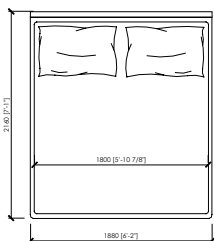

cm 188x216x100h (37h)
in 74"x85"x39"3/8h (14"4/7h)
 rete | slatted cm 180x200 | in 70"6/7x78"3/4

cm 208x216x100h (37h)
in 81"8/9x85"x39"3/8h (14"4/7h)
 rete | slatted cm 200x200 | in 78"3/4x78"3/4

US MARKET - KING SIZE
cm 201x219x100h(37h)
in 79"9/64x86"2/9x39"3/8h(14"4/7h)
 rete | slatted cm 193x203 | in 76"x80"

cm 300x216x100h (37h)
in 118"1/9x85"x39"3/8h (14"4/7h)
 rete | slatted cm 180x200 | in 70"6/7x78"3/4

cm 300x216x100h (37h)
in 118"1/9x85"x39"3/8h (14"4/7h)
 rete | slatted cm 200x200 | in 78"3/4x78"3/4

US MARKET - KING SIZE
cm 300x219x100h (37h)
in 118"1/9x86"2/9x39"3/8h (14"4/7h)
 rete | slatted cm 193x203 | in 76"x80"

DUCALE
MC Lab - 2017

DUCALE HIGH

cm 168x216x140h (37h)
in 66"1/7x85"x55"1/8h (14"4/7h)
 rete | slatted cm 160x200 | in 63"x78"3/4

US MARKET - QUEEN SIZE
cm 160x219x140h (37h)
in 63"x86"2/9x55"1/8h(14"4/7h)
 rete | slatted cm 152x203 | in 60"x80"

cm 188x216x140h (37h)
in 74"x85"x55"1/8h (14"4/7h)
 rete | slatted cm 180x200 | in 70"6/7x78"3/4