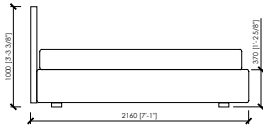

Rivestimento giroletto, in pelle o tessuto, sfoderabile

Dimensioni materasso

cm 160x200

queen size cm 152x203

cm 180x200

cm 200x200

king size cm 193x203

Note

Disponibile con box contenitore

DUCALE

MC Lab - 2017

DUCALE

cm 168x216x100h (37h)
in 66"1/7x85"39"3/8h (14"4/7h)
 rete | slatted cm 160x200 | in 63"x78"3/4

US MARKET - QUEEN SIZE
cm 160x219x100h (37h)
in 63"x86"2/9x39"3/8h(14"4/7h)
 rete | slatted cm 152x203 | in 60"x80"

cm 188x216x100h (37h)
in 74"x85"x39"3/8h (14"4/7h)
 rete | slatted cm 180x200 | in 70"6/7x78"3/4

cm 208x216x100h (37h)
in 81"8/9x85"x39"3/8h (14"4/7h)
 rete | slatted cm 200x200 | in 78"3/4x78"3/4

US MARKET - KING SIZE
cm 201x219x100h(37h)
in 79"9/64x86"2/9x39"3/8h(14"4/7h)
 rete | slatted cm 193x203 | in 76"x80"

DUCALE

MC Lab - 2017

DUCALE LOW

cm 300x216x100h (37h)
in 118"1/9x85"x39"3/8h (14"4/7h)
 rete | slatted cm 160x200 | in 63"x78"3/4

US MARKET - QUEEN SIZE
cm 300x219x100h (37h)
in 118"1/9x86"2/9x39"3/8h (14"4/7h)
 rete | slatted cm 152x203 | in 60"x80"