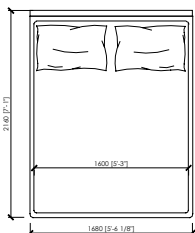

cm 300x216x100h (37h)
in 118"1/9x85"x39"3/8h (14"4/7h)
 rete | slatted cm 180x200 | in 70"6/7x78"3/4

cm 300x216x100h (37h)
in 118"1/9x85"x39"3/8h (14"4/7h)
 rete | slatted cm 200x200 | in 78"3/4x78"3/4

US MARKET - KING SIZE
cm 300x219x100h (37h)
in 118"1/9x86"2/9x39"3/8h (14"4/7h)
 rete | slatted cm 193x203 | in 76"x80"

DUCALE
MC Lab - 2017

DUCALE HIGH

cm 168x216x140h (37h)
in 66"1/7x85"x55"1/8h (14"4/7h)
 rete | slatted cm 160x200 | in 63"x78"3/4

US MARKET - QUEEN SIZE
cm 160x219x140h (37h)
in 63"x86"2/9x55"1/8h(14"4/7h)
 rete | slatted cm 152x203 | in 60"x80"

cm 188x216x140h (37h)
in 74"x85"x55"1/8h (14"4/7h)
 rete | slatted cm 180x200 | in 70"6/7x78"3/4

cm 208x216x140h (37h)
in 81"8/9x85"x55"1/8h (14"4/7h)
 rete | slatted cm 200x200 | in 78"3/4x78"3/4

US MARKET - KING SIZE
cm 201x219x140h(37h)
in 79"9/64x86"2/9x55"1/8h(14"4/7h)
 rete | slatted cm 193x203 | in 76"x80"