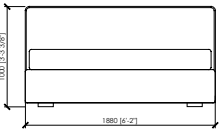

Rivestimento giroletto, in pelle o tessuto, sfoderabile

Dimensioni materasso

cm 160x200

queen size cm 152x203

cm 180x200

cm 200x200

king size cm 193x203

Note

Disponibile con box contenitore

DUCALE

MC Lab - 2017

DUCALE

cm 168x216x100h (37h)
in 66"1/7x85"39"3/8h (14"4/7h)
 rete | slatted cm 160x200 | in 63"x78"3/4

US MARKET - QUEEN SIZE
cm 160x219x100h (37h)
in 63"x86"2/9x39"3/8h(14"4/7h)
 rete | slatted cm 152x203 | in 60"x80"

cm 188x216x100h (37h)
in 74"x85"x39"3/8h (14"4/7h)
 rete | slatted cm 180x200 | in 70"6/7x78"3/4

cm 208x216x100h (37h)
in 81"8/9x85"x39"3/8h (14"4/7h)
 rete | slatted cm 200x200 | in 78"3/4x78"3/4

US MARKET - KING SIZE
cm 201x219x100h(37h)
in 79"9/64x86"2/9x39"3/8h(14"4/7h)
 rete | slatted cm 193x203 | in 76"x80"

DUCALE

MC Lab - 2017

DUCALE LOW

cm 300x216x100h (37h)
in 118"1/9x85"x39"3/8h (14"4/7h)
 rete | slatted cm 160x200 | in 63"x78"3/4

US MARKET - QUEEN SIZE
cm 300x219x100h (37h)
in 118"1/9x86"2/9x39"3/8h (14"4/7h)
 rete | slatted cm 152x203 | in 60"x80"