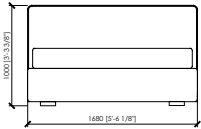

Rivestimento giroletto, in pelle o tessuto, sfoderabile

Dimensioni materasso

cm 160x200

queen size cm 152x203

cm 180x200

cm 200x200

king size cm 193x203

Note

Disponibile con box contenitore

DUCALE

MC Lab - 2017

DUCALE

cm 168x216x100h (37h)
in 66"1/7x85"39"3/8h (14"4/7h)
 rete | slatted cm 160x200 | in 63"x78"3/4

US MARKET - QUEEN SIZE
cm 160x219x100h (37h)
in 63"x86"2/9x39"3/8h(14"4/7h)
 rete | slatted cm 152x203 | in 60"x80"

cm 188x216x100h (37h)
in 74"x85"x39"3/8h (14"4/7h)
 rete | slatted cm 180x200 | in 70"6/7x78"3/4

cm 208x216x100h (37h)
in 81"8/9x85"x39"3/8h (14"4/7h)
 rete | slatted cm 200x200 | in 78"3/4x78"3/4

US MARKET - KING SIZE
cm 201x219x100h(37h)
in 79"9/64x86"2/9x39"3/8h(14"4/7h)
 rete | slatted cm 193x203 | in 76"x80"

DUCALE

MC Lab - 2017

DUCALE LOW

cm 300x216x100h (37h)
in 118"1/9x85"x39"3/8h (14"4/7h)
 rete | slatted cm 160x200 | in 63"x78"3/4

US MARKET - QUEEN SIZE
cm 300x219x100h (37h)
in 118"1/9x86"2/9x39"3/8h (14"4/7h)
 rete | slatted cm 152x203 | in 60"x80"