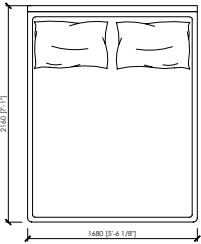

Rivestimento giroletto, in pelle o tessuto, sfoderabile

Dimensioni materasso

cm 160x200

queen size cm 152x203

cm 180x200

cm 200x200

king size cm 193x203

Note

Disponibile con box contenitore

DUCALE

MC Lab - 2017

DUCALE

cm 168x216x100h (37h)
in 66"1/7x85"39"3/8h (14"4/7h)
 rete | slatted cm 160x200 | in 63"x78"3/4

US MARKET - QUEEN SIZE
cm 160x219x100h (37h)
in 63"x86"2/9x39"3/8h(14"4/7h)
 rete | slatted cm 152x203 | in 60"x80"

cm 188x216x100h (37h)
in 74"x85"x39"3/8h (14"4/7h)
 rete | slatted cm 180x200 | in 70"6/7x78"3/4

cm 208x216x100h (37h)
in 81"8/9x85"x39"3/8h (14"4/7h)
 rete | slatted cm 200x200 | in 78"3/4x78"3/4

US MARKET - KING SIZE
cm 201x219x100h(37h)
in 79"9/64x86"2/9x39"3/8h(14"4/7h)
 rete | slatted cm 193x203 | in 76"x80"

DUCALE

MC Lab - 2017

DUCALE LOW

cm 300x216x100h (37h)
in 118"1/9x85"x39"3/8h (14"4/7h)
 rete | slatted cm 160x200 | in 63"x78"3/4

US MARKET - QUEEN SIZE
cm 300x219x100h (37h)
in 118"1/9x86"2/9x39"3/8h (14"4/7h)
 rete | slatted cm 152x203 | in 60"x80"