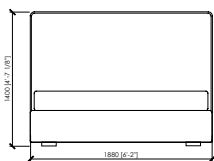

cm 300x216x100h (37h)
in 118"1/9x85"x39"3/8h (14"4/7h)
 rete | slatted cm 180x200 | in 70"6/7x78"3/4

cm 300x216x100h (37h)
in 118"1/9x85"x39"3/8h (14"4/7h)
 rete | slatted cm 200x200 | in 78"3/4x78"3/4

US MARKET - KING SIZE
cm 300x219x100h (37h)
in 118"1/9x86"2/9x39"3/8h (14"4/7h)
 rete | slatted cm 193x203 | in 76"x80"

DUCALE
MC Lab - 2017

DUCALE HIGH

cm 168x216x140h (37h)
in 66"1/7x85"x55"1/8h (14"4/7h)
 rete | slatted cm 160x200 | in 63"x78"3/4

US MARKET - QUEEN SIZE
cm 160x219x140h (37h)
in 63"x86"2/9x55"1/8h(14"4/7h)
 rete | slatted cm 152x203 | in 60"x80"

cm 188x216x140h (37h)
in 74"x85"x55"1/8h (14"4/7h)
 rete | slatted cm 180x200 | in 70"6/7x78"3/4

cm 208x216x140h (37h)
in 81"8/9x85"x55"1/8h (14"4/7h)
 rete | slatted cm 200x200 | in 78"3/4x78"3/4

US MARKET - KING SIZE
cm 201x219x140h(37h)
in 79"9/64x86"2/9x55"1/8h(14"4/7h)
 rete | slatted cm 193x203 | in 76"x80"