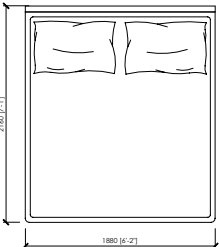

Rivestimento giroletto, in pelle o tessuto, sfoderabile

Dimensioni materasso

cm 160x200

queen size cm 152x203

cm 180x200

cm 200x200

king size cm 193x203

Note

Disponibile con box contenitore

DUCALE

MC Lab - 2017

DUCALE

cm 168x216x100h (37h)
in 66"1/7x85"39"3/8h (14"4/7h)
 rete | slatted cm 160x200 | in 63"x78"3/4

US MARKET - QUEEN SIZE
cm 160x219x100h (37h)
in 63"x86"2/9x39"3/8h(14"4/7h)
 rete | slatted cm 152x203 | in 60"x80"

cm 188x216x100h (37h)
in 74"x85"x39"3/8h (14"4/7h)
 rete | slatted cm 180x200 | in 70"6/7x78"3/4

cm 208x216x100h (37h)
in 81"8/9x85"x39"3/8h (14"4/7h)
 rete | slatted cm 200x200 | in 78"3/4x78"3/4

US MARKET - KING SIZE
cm 201x219x100h(37h)
in 79"9/64x86"2/9x39"3/8h(14"4/7h)
 rete | slatted cm 193x203 | in 76"x80"

DUCALE

MC Lab - 2017

DUCALE LOW

cm 300x216x100h (37h)
in 118"1/9x85"x39"3/8h (14"4/7h)
 rete | slatted cm 160x200 | in 63"x78"3/4

US MARKET - QUEEN SIZE
cm 300x219x100h (37h)
in 118"1/9x86"2/9x39"3/8h (14"4/7h)
 rete | slatted cm 152x203 | in 60"x80"