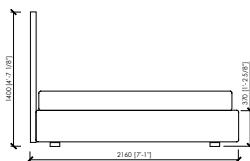

cm 300x216x100h (37h)
in 118"1/9x85"x39"3/8h (14"4/7h)
 rete | slatted cm 180x200 | in 70"6/7x78"3/4

cm 300x216x100h (37h)
in 118"1/9x85"x39"3/8h (14"4/7h)
 rete | slatted cm 200x200 | in 78"3/4x78"3/4

US MARKET - KING SIZE
cm 300x219x100h (37h)
in 118"1/9x86"2/9x39"3/8h (14"4/7h)
 rete | slatted cm 193x203 | in 76"x80"

DUCALE
MC Lab - 2017

DUCALE HIGH

cm 168x216x140h (37h)
in 66"1/7x85"x55"1/8h (14"4/7h)
 rete | slatted cm 160x200 | in 63"x78"3/4

US MARKET - QUEEN SIZE
cm 160x219x140h (37h)
in 63"x86"2/9x55"1/8h(14"4/7h)
 rete | slatted cm 152x203 | in 60"x80"

cm 188x216x140h (37h)
in 74"x85"x55"1/8h (14"4/7h)
 rete | slatted cm 180x200 | in 70"6/7x78"3/4

cm 208x216x140h (37h)
in 81"8/9x85"x55"1/8h (14"4/7h)
 rete | slatted cm 200x200 | in 78"3/4x78"3/4

US MARKET - KING SIZE
cm 201x219x140h(37h)
in 79"9/64x86"2/9x55"1/8h(14"4/7h)
 rete | slatted cm 193x203 | in 76"x80"