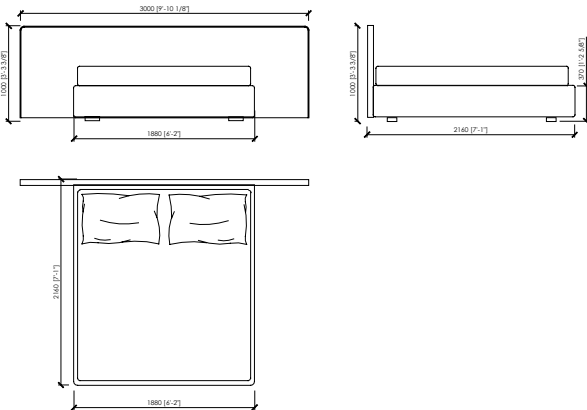

cm 188x216x100h (37h)
in 74"x85"x39"3/8h (14"4/7h)
 rete | slatted cm 180x200 | in 70"6/7x78"3/4

cm 208x216x100h (37h)
in 81"8/9x85"x39"3/8h (14"4/7h)
 rete | slatted cm 200x200 | in 78"3/4x78"3/4

US MARKET - KING SIZE
cm 201x219x100h(37h)
in 79"9/64x86"2/9x39"3/8h(14"4/7h)
 rete | slatted cm 193x203 | in 76"x80"

DUCALE

MC Lab - 2017

DUCALE LOW

cm 300x216x100h (37h)
in 118"1/9x85"x39"3/8h (14"4/7h)
 rete | slatted cm 160x200 | in 63"x78"3/4

US MARKET - QUEEN SIZE
cm 300x219x100h (37h)
in 118"1/9x86"2/9x39"3/8h (14"4/7h)
 rete | slatted cm 152x203 | in 60"x80"

cm 300x216x100h (37h)
in 118"1/9x85"x39"3/8h (14"4/7h)
 rete | slatted cm 180x200 | in 70"6/7x78"3/4

cm 300x216x100h (37h)
in 118"1/9x85"x39"3/8h (14"4/7h)
 rete | slatted cm 200x200 | in 78"3/4x78"3/4

US MARKET - KING SIZE
cm 300x219x100h (37h)
in 118"1/9x86"2/9x39"3/8h (14"4/7h)
 rete | slatted cm 193x203 | in 76"x80"

DUCALE
MC Lab - 2017

DUCALE HIGH

cm 168x216x140h (37h)
in 66"1/7x85"x55"1/8h (14"4/7h)
 rete | slatted cm 160x200 | in 63"x78"3/4