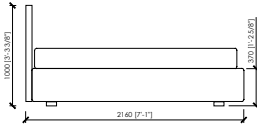

Rivestimento giroletto, in pelle o tessuto, sfoderabile

Dimensioni materasso

cm 160x200

queen size cm 152x203

cm 180x200

cm 200x200

king size cm 193x203

Note

Disponibile con box contenitore

DUCALE

MC Lab - 2017

DUCALE

cm 168x216x100h (37h)
in 66"1/7x85"39"3/8h (14"4/7h)
 rete | slatted cm 160x200 | in 63"x78"3/4

US MARKET - QUEEN SIZE
cm 160x219x100h (37h)
in 63"x86"2/9x39"3/8h(14"4/7h)
 rete | slatted cm 152x203 | in 60"x80"

cm 188x216x100h (37h)
in 74"x85"x39"3/8h (14"4/7h)
 rete | slatted cm 180x200 | in 70"6/7x78"3/4

cm 208x216x100h (37h)
in 81"8/9x85"x39"3/8h (14"4/7h)
 rete | slatted cm 200x200 | in 78"3/4x78"3/4

US MARKET - KING SIZE
cm 201x219x100h(37h)
in 79"9/64x86"2/9x39"3/8h(14"4/7h)
 rete | slatted cm 193x203 | in 76"x80"

DUCALE

MC Lab - 2017

DUCALE LOW

cm 300x216x100h (37h)
in 118"1/9x85"x39"3/8h (14"4/7h)
 rete | slatted cm 160x200 | in 63"x78"3/4

US MARKET - QUEEN SIZE
cm 300x219x100h (37h)
in 118"1/9x86"2/9x39"3/8h (14"4/7h)
 rete | slatted cm 152x203 | in 60"x80"