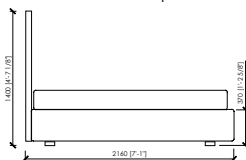

cm 300x216x100h (37h)
in 118"1/9x85"x39"3/8h (14"4/7h)
 rete | slatted cm 180x200 | in 70"6/7x78"3/4

cm 300x216x100h (37h)
in 118"1/9x85"x39"3/8h (14"4/7h)
 rete | slatted cm 200x200 | in 78"3/4x78"3/4

US MARKET - KING SIZE
cm 300x219x100h (37h)
in 118"1/9x86"2/9x39"3/8h (14"4/7h)
 rete | slatted cm 193x203 | in 76"x80"

DUCALE
MC Lab - 2017

DUCALE HIGH

cm 168x216x140h (37h)
in 66"1/7x85"x55"1/8h (14"4/7h)
 rete | slatted cm 160x200 | in 63"x78"3/4

US MARKET - QUEEN SIZE
cm 160x219x140h (37h)
in 63"x86"2/9x55"1/8h(14"4/7h)
 rete | slatted cm 152x203 | in 60"x80"

cm 188x216x140h (37h)
in 74"x85"x55"1/8h (14"4/7h)
 rete | slatted cm 180x200 | in 70"6/7x78"3/4

cm 208x216x140h (37h)
in 81"8/9x85"x55"1/8h (14"4/7h)
 rete | slatted cm 200x200 | in 78"3/4x78"3/4

US MARKET - KING SIZE
cm 201x219x140h(37h)
in 79"9/64x86"2/9x55"1/8h(14"4/7h)
 rete | slatted cm 193x203 | in 76"x80"