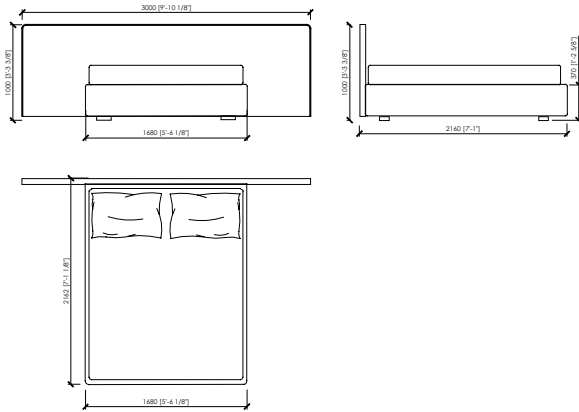

Disponibile con box contenitore

DUCALE

MC Lab - 2017

DUCALE

cm 168x216x100h (37h)
in 66"1/7x85"39"3/8h (14"4/7h)
 rete | slatted cm 160x200 | in 63"x78"3/4

US MARKET - QUEEN SIZE
cm 160x219x100h (37h)
in 63"x86"2/9x39"3/8h(14"4/7h)
 rete | slatted cm 152x203 | in 60"x80"

cm 188x216x100h (37h)
in 74"x85"x39"3/8h (14"4/7h)
 rete | slatted cm 180x200 | in 70"6/7x78"3/4

cm 208x216x100h (37h)
in 81"8/9x85"x39"3/8h (14"4/7h)
 rete | slatted cm 200x200 | in 78"3/4x78"3/4

US MARKET - KING SIZE
cm 201x219x100h(37h)
in 79"9/64x86"2/9x39"3/8h(14"4/7h)
 rete | slatted cm 193x203 | in 76"x80"

DUCALE

MC Lab - 2017

DUCALE LOW

cm 300x216x100h (37h)
in 118"1/9x85"x39"3/8h (14"4/7h)
 rete | slatted cm 160x200 | in 63"x78"3/4

US MARKET - QUEEN SIZE
cm 300x219x100h (37h)
in 118"1/9x86"2/9x39"3/8h (14"4/7h)
 rete | slatted cm 152x203 | in 60"x80"

cm 300x216x100h (37h)
in 118"1/9x85"x39"3/8h (14"4/7h)
 rete | slatted cm 180x200 | in 70"6/7x78"3/4

cm 300x216x100h (37h)
in 118"1/9x85"x39"3/8h (14"4/7h)
 rete | slatted cm 200x200 | in 78"3/4x78"3/4