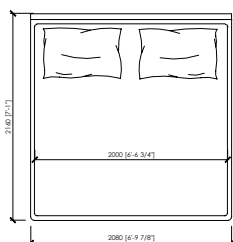

cm 188x216x100h (37h)
in 74"x85"x39"3/8h (14"4/7h)
 rete | slatted cm 180x200 | in 70"6/7x78"3/4

cm 208x216x100h (37h)
in 81"8/9x85"x39"3/8h (14"4/7h)
 rete | slatted cm 200x200 | in 78"3/4x78"3/4

US MARKET - KING SIZE
cm 201x219x100h(37h)
in 79"9/64x86"2/9x39"3/8h(14"4/7h)
 rete | slatted cm 193x203 | in 76"x80"

US MARKET - KING SIZE
cm 300x219x100h (37h)
in 118"1/9x86"2/9x39"3/8h (14"4/7h)
 rete | slatted cm 193x203 | in 76"x80"

DUCALE
MC Lab - 2017

DUCALE HIGH

cm 168x216x140h (37h)
in 66"1/7x85"x55"1/8h (14"4/7h)
 rete | slatted cm 160x200 | in 63"x78"3/4

US MARKET - QUEEN SIZE
cm 160x219x140h (37h)
in 63"x86"2/9x55"1/8h(14"4/7h)
 rete | slatted cm 152x203 | in 60"x80"

cm 188x216x140h (37h)
in 74"x85"x55"1/8h (14"4/7h)
 rete | slatted cm 180x200 | in 70"6/7x78"3/4

cm 208x216x140h (37h)
in 81"8/9x85"x55"1/8h (14"4/7h)
 rete | slatted cm 200x200 | in 78"3/4x78"3/4

US MARKET - KING SIZE
cm 201x219x140h(37h)
in 79"9/64x86"2/9x55"1/8h(14"4/7h)
 rete | slatted cm 193x203 | in 76"x80"