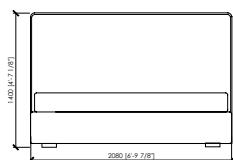

cm 300x216x100h (37h)
in 118"1/9x85"x39"3/8h (14"4/7h)
 rete | slatted cm 180x200 | in 70"6/7x78"3/4

cm 300x216x100h (37h)
in 118"1/9x85"x39"3/8h (14"4/7h)
 rete | slatted cm 200x200 | in 78"3/4x78"3/4

US MARKET - KING SIZE
cm 300x219x100h (37h)
in 118"1/9x86"2/9x39"3/8h (14"4/7h)
 rete | slatted cm 193x203 | in 76"x80"

DUCALE
MC Lab - 2017

DUCALE HIGH

cm 168x216x140h (37h)
in 66"1/7x85"x55"1/8h (14"4/7h)
 rete | slatted cm 160x200 | in 63"x78"3/4

US MARKET - QUEEN SIZE
cm 160x219x140h (37h)
in 63"x86"2/9x55"1/8h(14"4/7h)
 rete | slatted cm 152x203 | in 60"x80"

cm 188x216x140h (37h)
in 74"x85"x55"1/8h (14"4/7h)
 rete | slatted cm 180x200 | in 70"6/7x78"3/4

cm 208x216x140h (37h)
in 81"8/9x85"x55"1/8h (14"4/7h)
 rete | slatted cm 200x200 | in 78"3/4x78"3/4

US MARKET - KING SIZE
cm 201x219x140h(37h)
in 79"9/64x86"2/9x55"1/8h(14"4/7h)
 rete | slatted cm 193x203 | in 76"x80"