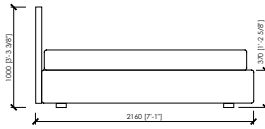

Disponibile con box contenitore

DUCALE

MC Lab - 2017

DUCALE

cm 168x216x100h (37h)
in 66"1/7x85"39"3/8h (14"4/7h)
 rete | slatted cm 160x200 | in 63"x78"3/4

US MARKET - QUEEN SIZE
cm 160x219x100h (37h)
in 63"x86"2/9x39"3/8h(14"4/7h)
 rete | slatted cm 152x203 | in 60"x80"

cm 188x216x100h (37h)
in 74"x85"x39"3/8h (14"4/7h)
 rete | slatted cm 180x200 | in 70"6/7x78"3/4

cm 208x216x100h (37h)
in 81"8/9x85"x39"3/8h (14"4/7h)
 rete | slatted cm 200x200 | in 78"3/4x78"3/4

US MARKET - KING SIZE
cm 201x219x100h(37h)
in 79"9/64x86"2/9x39"3/8h(14"4/7h)
 rete | slatted cm 193x203 | in 76"x80"

DUCALE

MC Lab - 2017

DUCALE LOW

cm 300x216x100h (37h)
in 118"1/9x85"x39"3/8h (14"4/7h)
 rete | slatted cm 160x200 | in 63"x78"3/4

US MARKET - QUEEN SIZE
cm 300x219x100h (37h)
in 118"1/9x86"2/9x39"3/8h (14"4/7h)
 rete | slatted cm 152x203 | in 60"x80"

cm 300x216x100h (37h)
in 118"1/9x85"x39"3/8h (14"4/7h)
 rete | slatted cm 180x200 | in 70"6/7x78"3/4

cm 300x216x100h (37h)
in 118"1/9x85"x39"3/8h (14"4/7h)
 rete | slatted cm 200x200 | in 78"3/4x78"3/4