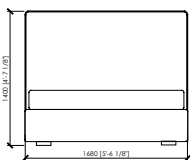

cm 300x216x100h (37h)
in 118"1/9x85"x39"3/8h (14"4/7h)
 rete | slatted cm 180x200 | in 70"6/7x78"3/4

cm 300x216x100h (37h)
in 118"1/9x85"x39"3/8h (14"4/7h)
 rete | slatted cm 200x200 | in 78"3/4x78"3/4

US MARKET - KING SIZE
cm 300x219x100h (37h)
in 118"1/9x86"2/9x39"3/8h (14"4/7h)
 rete | slatted cm 193x203 | in 76"x80"

DUCALE
MC Lab - 2017

DUCALE HIGH

cm 168x216x140h (37h)
in 66"1/7x85"x55"1/8h (14"4/7h)
 rete | slatted cm 160x200 | in 63"x78"3/4

US MARKET - QUEEN SIZE
cm 160x219x140h (37h)
in 63"x86"2/9x55"1/8h(14"4/7h)
 rete | slatted cm 152x203 | in 60"x80"

cm 188x216x140h (37h)
in 74"x85"x55"1/8h (14"4/7h)
 rete | slatted cm 180x200 | in 70"6/7x78"3/4

cm 208x216x140h (37h)
in 81"8/9x85"x55"1/8h (14"4/7h)
 rete | slatted cm 200x200 | in 78"3/4x78"3/4

US MARKET - KING SIZE
cm 201x219x140h(37h)
in 79"9/64x86"2/9x55"1/8h(14"4/7h)
 rete | slatted cm 193x203 | in 76"x80"