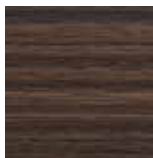

BLACK

TOP FINISHES - MARBLE | *FINITURA TOP - MARMO*

CALACATTA

cat. 1
matt | glossy

SAHARA NOIR

cat. 1
matt | glossy

SILVER ROOTS

cat. 1
glossy

EMPERADOR DARK

cat. 2
matt | glossy

CARRARA

cat. 2
matt | glossy

STARDUST

cat. 2
matt | glossy

NERO MARQUINA

cat. 2
matt | glossy

TOP FINISHES - WOOD | *FINITURA TOP - LEGNO*

CANALETTO WALNUT

matt

WILD ASH

matt

OPTICAL WHITE ash

WHITE ash

PEARL ash