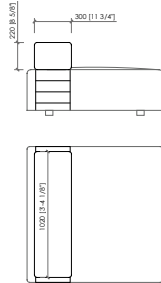

Cuscini schienale in piuma.

Cuciture

Cuciture normali

Vassoio

marmo o pietra

LINOSA

Bonura Design - 2022

Elemento seduta
Seat element
cm 110x110x39h
in 43"1/3x43"1/3x15"1/3h

Schienale con fascia
Back with band
cm 102x30x22h
in 40"1/6x11"4/5x8"2/3h

Bracciolo
Armrest
cm 50x25x22h
in 19"2/3x9"5/6x8"2/3h

Fascia
Band
cm 110x28
in 43"1/3x11"

Fascia con vassoio marmo o pietra
Band with marble or stone tray
cm 110x35
in 43"1/3x13"7/9