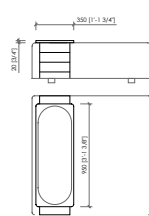

Cuscini schienale in piuma.

Cuciture

Cuciture normali

Vassoio

marmo o pietra

LINOSA

Bonura Design - 2022

Elemento seduta
Seat element
cm 110x110x39h
in 43"1/3x43"1/3x15"1/3h

Schienale con fascia
Back with band
cm 102x30x22h
in 40"1/6x11"4/5x8"2/3h

Bracciolo
Armrest
cm 50x25x22h
in 19"2/3x9"5/6x8"2/3h

Fascia
Band
cm 110x28
in 43"1/3x11"

Fascia con vassoio marmo o pietra
Band with marble or stone tray
cm 110x35
in 43"1/3x13"7/9