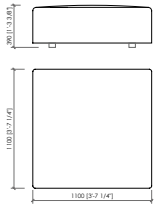

Cuscini schienale in piuma.

Cuciture

Cuciture normali

Vassoio

marmo o pietra

LINOSA

Bonura Design - 2022

Elemento seduta
Seat element
cm 110x110x39h
in 43"1/3x43"1/3x15"1/3h

Schienale con fascia
Back with band
cm 102x30x22h
in 40"1/6x11"4/5x8"2/3h

Bracciolo
Armrest
cm 50x25x22h
in 19"2/3x9"5/6x8"2/3h

Fascia
Band
cm 110x28
in 43"1/3x11"

Fascia con vassoio marmo o pietra
Band with marble or stone tray
cm 110x35
in 43"1/3x13"7/9