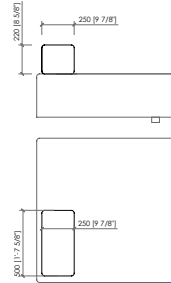

Cuscini schienale in piuma.

Cuciture

Cuciture normali

Vassoio

marmo o pietra

LINOSA

Bonura Design - 2022

Elemento seduta
Seat element
cm 110x110x39h
in 43"1/3x43"1/3x15"1/3h

Schienale con fascia
Back with band
cm 102x30x22h
in 40"1/6x11"4/5x8"2/3h

Bracciolo
Armrest
cm 50x25x22h
in 19"2/3x9"5/6x8"2/3h

Fascia
Band
cm 110x28
in 43"1/3x11"

Fascia con vassoio marmo o pietra
Band with marble or stone tray
cm 110x35
in 43"1/3x13"7/9