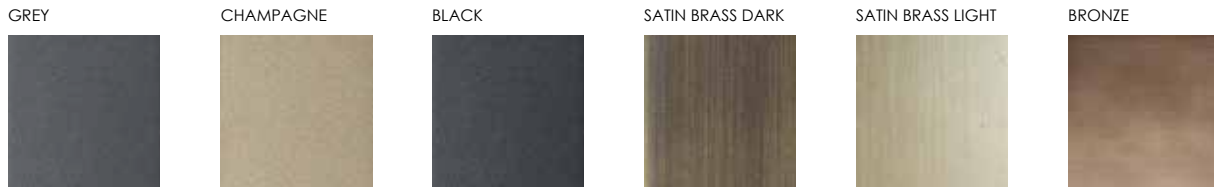

BASE FINISH - METAL FINISHING | FINITURA BASE - FINITURA METALLO

TOP FINISHES - WOOD | FINITURA TOP - LEGNO