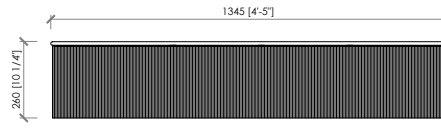

MAIORI

MC Lab & Cesare Arosio - 2022

MAIORI A

MAIORI B

MAIORI C