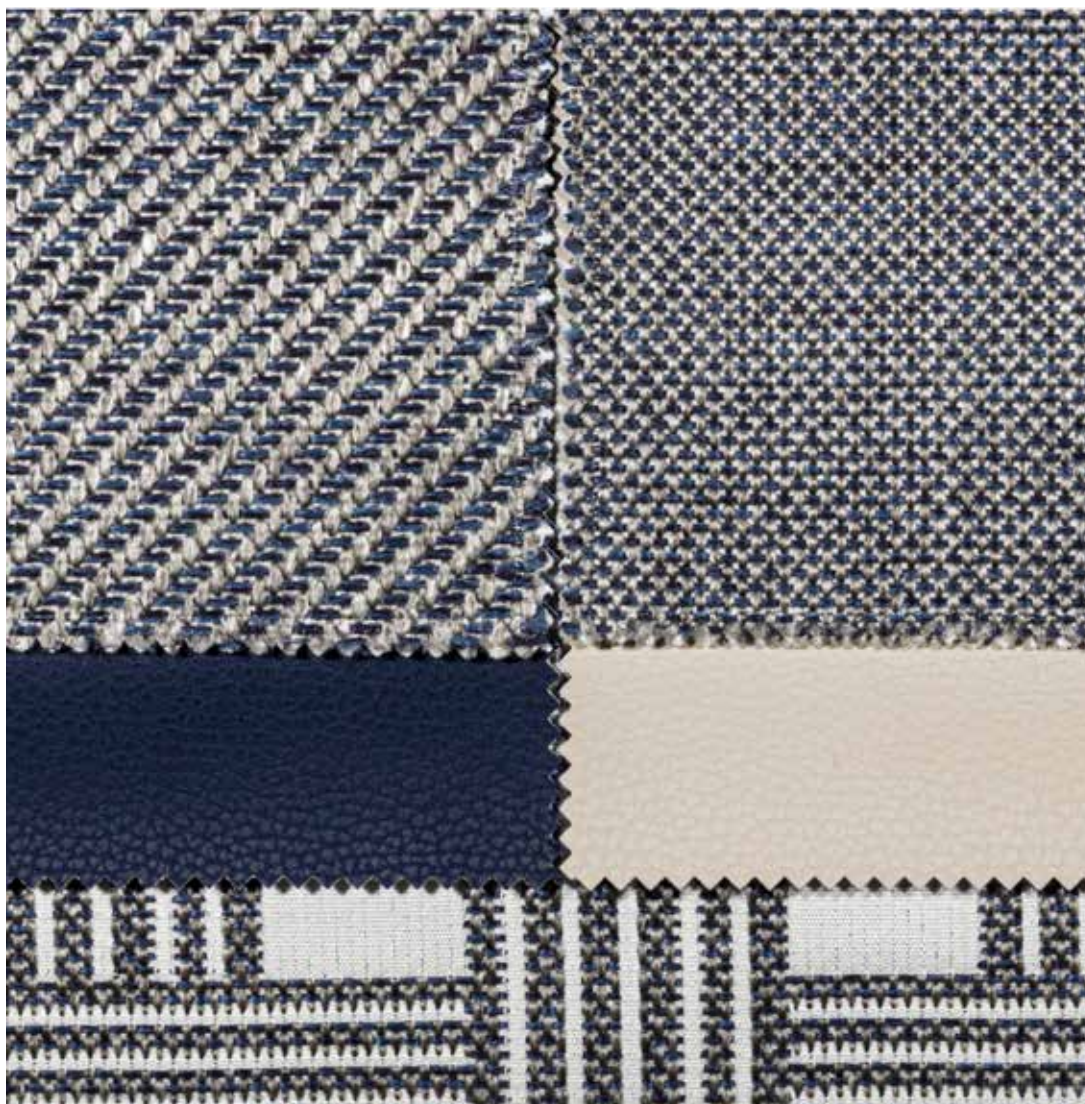

cod. FL
art. PLATINUM FR
col. 21
cat. LIFE

cod. GL
art. MINORCA
col. 4
cat. STYLE

cod. GL
art. TROPEA
col. 4
cat. STYLE

cod. GL
art. PONZA
col. 4
cat. STYLE

cod. FL
art. BREAK
col. 12
cat. LIFE

cod. FL
art. TWILIGHT
col. 312
cat. STYLE

cod. FL
art. AMBIENCE
col. 512
cat. STYLE

FABRICS

Fabrics samples enlisted have an indicative value.
To see real hints, please refer to MC official sample box.

BOOK 21

cod. GL
art. ITACA
col. 32
cat. STYLE