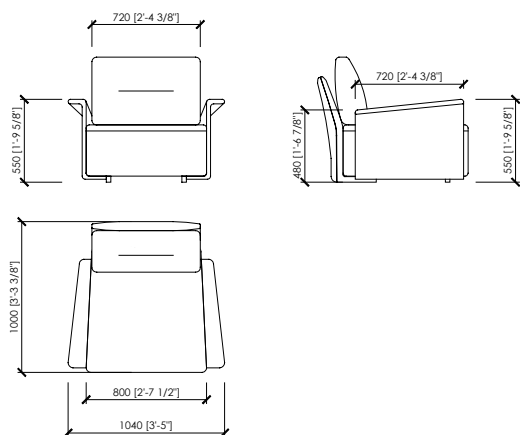

PANTELLERIA armchair

Cesare Arosio - 2020

Armchair | Poltrona

Pouf

COVER seat and back cushion - FABRIC and LEATHER RIVESTIMENTO seduta e cuscino schienale - TESSUTO o PELLE

refer to .pdf file MC_FABRICS and MC_LEATHER | fare riferimento al file .pdf MC_FABRICS e MC_LEATHER

cat. LIFE
cat. GLAMOUR
cat. FASHION
cat. STYLE
cat. COMFORT
cat. ELEGANCE
cat. ELITE
cat. LUXURY

COVER armrests and back - LEATHER RIVESTIMENTO braccioli e schienale - PELLE

refer to .pdf file MC_LEATHER | fare riferimento al file .pdf MC_LEATHER

cat. COMFORT
cat. ELEGANCE
cat. ELITE
cat. LUXURY