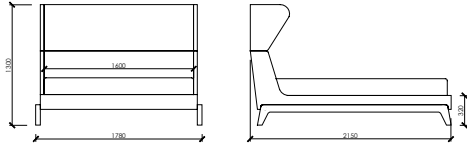

US MARKET - QUEEN SIZE
cm 170x218x80h (32h)
in 67"x85"5/6x31"1/2h (12"3/5h)
 rete | slatted cm 152x203 | in 60"x80"

cm 198x215x80h (32h)
in 78"x84"2/3x31"1/2h (12"3/5h)
 rete | slatted cm 180x200 | in 70"6/7x78"3/4

cm 218x215x80 (32h)
in 85"5/6x84"2/3x31"1/2h (12"3/5h)
 rete | slatted cm 200x200 | in 78"3/4x78"3/4

US MARKET - KING SIZE
cm 211x218x80h (32h)
in 83"x85"5/6x31"1/2h (12"3/5h)
 rete | slatted cm 193x203 | in 76"x80"

PIAZZADUOMO

Maurizio Di Mauro - 2016

PIAZZADUOMO BERGERE

cm 178x215x130h (32h)
in 70"x84"2/3x51"1/6h (12"3/5h)
 rete | slatted cm 160x200 | in 63"x78"3/4

US MARKET - QUEEN SIZE
cm 170x218x130h (32h)
in 66"59/64x85"5/6x51"1/6h (12"3/5h)
 rete | slatted cm 152x203 | in 60"x80"

cm 198x215x130h (32h)
in 78"x84"2/3x51"1/6h (12"3/5h)
 rete | slatted cm 180x200 | in 70"6/7x78"3/4

cm 218x215x130 (32h)
in 85"5/6x84"2/3x51"1/6h (12"3/5h)
 rete | slatted cm 200x200 | in 78"3/4x78"3/4