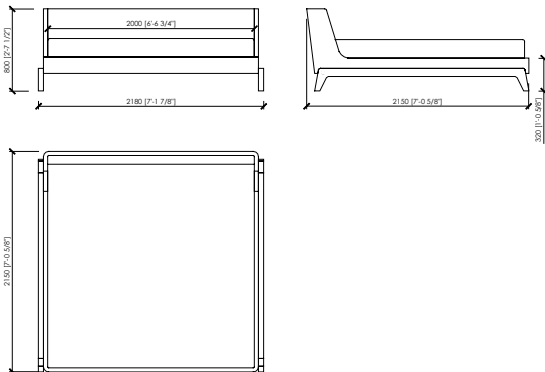

In tessuto e pelle non sfoderabile

Dimensioni materasso

*cm 160x200
queen size cm 152x203
cm 180x200
cm 200x200
king size cm 193x203*

PIAZZADUOMO

Maurizio Di Mauro - 2016

PIAZZADUOMO

cm 178x215x80h (32h)
in 70"x84"2/3x31"1/2h (12"3/5h)
 rete | slatted cm 160x200 | in 63"x78"3/4

US MARKET - QUEEN SIZE
cm 170x218x80h (32h)
in 67"x85"5/6x31"1/2h (12"3/5h)
 rete | slatted cm 152x203 | in 60"x80"

cm 198x215x80h (32h)
in 78"x84"2/3x31"1/2h (12"3/5h)
 rete | slatted cm 180x200 | in 70"6/7x78"3/4

cm 218x215x80 (32h)
in 85"5/6x84"2/3x31"1/2h (12"3/5h)
 rete | slatted cm 200x200 | in 78"3/4x78"3/4

US MARKET - KING SIZE
cm 211x218x80h (32h)
in 83"x85"5/6x31"1/2h (12"3/5h)
 rete | slatted cm 193x203 | in 76"x80"

PIAZZADUOMO

Maurizio Di Mauro - 2016

PIAZZADUOMO BERGERE

cm 178x215x130h (32h)
in 70"x84"2/3x51"1/6h (12"3/5h)
 rete | slatted cm 160x200 | in 63"x78"3/4

US MARKET - QUEEN SIZE
cm 170x218x130h (32h)
in 66"59/64x85"5/6x51"1/6h (12"3/5h)
 rete | slatted cm 152x203 | in 60"x80"