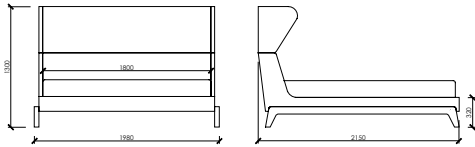

US MARKET - QUEEN SIZE
cm 170x218x80h (32h)
in 67"x85"5/6x31"1/2h (12"3/5h)
 rete | slatted cm 152x203 | in 60"x80"

cm 198x215x80h (32h)
in 78"x84"2/3x31"1/2h (12"3/5h)
 rete | slatted cm 180x200 | in 70"6/7x78"3/4

cm 218x215x80 (32h)
in 85"5/6x84"2/3x31"1/2h (12"3/5h)
 rete | slatted cm 200x200 | in 78"3/4x78"3/4

US MARKET - KING SIZE
cm 211x218x80h (32h)
in 83"x85"5/6x31"1/2h (12"3/5h)
 rete | slatted cm 193x203 | in 76"x80"

PIAZZADUOMO

Maurizio Di Mauro - 2016

PIAZZADUOMO BERGERE

cm 178x215x130h (32h)
in 70"x84"2/3x51"1/6h (12"3/5h)
 rete | slatted cm 160x200 | in 63"x78"3/4

US MARKET - QUEEN SIZE
cm 170x218x130h (32h)
in 66"59/64x85"5/6x51"1/6h (12"3/5h)
 rete | slatted cm 152x203 | in 60"x80"

cm 198x215x130h (32h)
in 78"x84"2/3x51"1/6h (12"3/5h)
 rete | slatted cm 180x200 | in 70"6/7x78"3/4

cm 218x215x130 (32h)
in 85"5/6x84"2/3x51"1/6h (12"3/5h)
 rete | slatted cm 200x200 | in 78"3/4x78"3/4