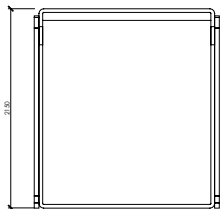

US MARKET - QUEEN SIZE
cm 170x218x80h (32h)
in 67"x85"5/6x31"1/2h (12"3/5h)
 rete | slatted cm 152x203 | in 60"x80"

cm 198x215x80h (32h)
in 78"x84"2/3x31"1/2h (12"3/5h)
 rete | slatted cm 180x200 | in 70"6/7x78"3/4

cm 218x215x80 (32h)
in 85"5/6x84"2/3x31"1/2h (12"3/5h)
 rete | slatted cm 200x200 | in 78"3/4x78"3/4

US MARKET - KING SIZE
cm 211x218x80h (32h)
in 83"x85"5/6x31"1/2h (12"3/5h)
 rete | slatted cm 193x203 | in 76"x80"

PIAZZADUOMO

Maurizio Di Mauro - 2016

PIAZZADUOMO BERGERE

cm 178x215x130h (32h)
in 70"x84"2/3x51"1/6h (12"3/5h)
 rete | slatted cm 160x200 | in 63"x78"3/4

US MARKET - QUEEN SIZE
cm 170x218x130h (32h)
in 66"59/64x85"5/6x51"1/6h (12"3/5h)
 rete | slatted cm 152x203 | in 60"x80"

cm 198x215x130h (32h)
in 78"x84"2/3x51"1/6h (12"3/5h)
 rete | slatted cm 180x200 | in 70"6/7x78"3/4

cm 218x215x130 (32h)
in 85"5/6x84"2/3x51"1/6h (12"3/5h)
 rete | slatted cm 200x200 | in 78"3/4x78"3/4