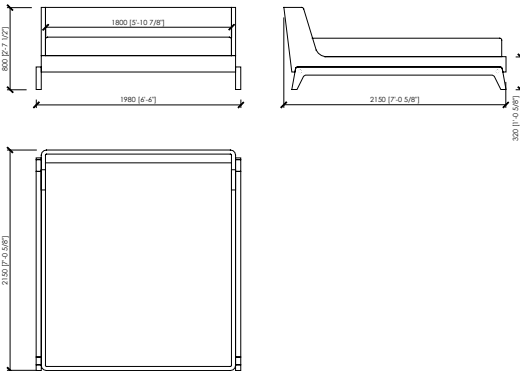

In tessuto e pelle non sfoderabile

Dimensioni materasso

*cm 160x200
queen size cm 152x203
cm 180x200
cm 200x200
king size cm 193x203*

PIAZZADUOMO

Maurizio Di Mauro - 2016

PIAZZADUOMO

cm 178x215x80h (32h)
in 70"x84"2/3x31"1/2h (12"3/5h)
 rete | slatted cm 160x200 | in 63"x78"3/4

US MARKET - QUEEN SIZE
cm 170x218x80h (32h)
in 67"x85"5/6x31"1/2h (12"3/5h)
 rete | slatted cm 152x203 | in 60"x80"

cm 198x215x80h (32h)
in 78"x84"2/3x31"1/2h (12"3/5h)
 rete | slatted cm 180x200 | in 70"6/7x78"3/4

cm 218x215x80 (32h)
in 85"5/6x84"2/3x31"1/2h (12"3/5h)
 rete | slatted cm 200x200 | in 78"3/4x78"3/4

US MARKET - KING SIZE
cm 211x218x80h (32h)
in 83"x85"5/6x31"1/2h (12"3/5h)
 rete | slatted cm 193x203 | in 76"x80"

PIAZZADUOMO

Maurizio Di Mauro - 2016

PIAZZADUOMO BERGERE

cm 178x215x130h (32h)
in 70"x84"2/3x51"1/6h (12"3/5h)
 rete | slatted cm 160x200 | in 63"x78"3/4

US MARKET - QUEEN SIZE
cm 170x218x130h (32h)
in 66"59/64x85"5/6x51"1/6h (12"3/5h)
 rete | slatted cm 152x203 | in 60"x80"