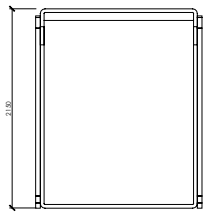

US MARKET - QUEEN SIZE
cm 170x218x80h (32h)
in 67"x85"5/6x31"1/2h (12"3/5h)
 rete | slatted cm 152x203 | in 60"x80"

cm 198x215x80h (32h)
in 78"x84"2/3x31"1/2h (12"3/5h)
 rete | slatted cm 180x200 | in 70"6/7x78"3/4

cm 218x215x80 (32h)
in 85"5/6x84"2/3x31"1/2h (12"3/5h)
 rete | slatted cm 200x200 | in 78"3/4x78"3/4

US MARKET - KING SIZE
cm 211x218x80h (32h)
in 83"x85"5/6x31"1/2h (12"3/5h)
 rete | slatted cm 193x203 | in 76"x80"

PIAZZADUOMO

Maurizio Di Mauro - 2016

PIAZZADUOMO BERGERE

cm 178x215x130h (32h)
in 70"x84"2/3x51"1/6h (12"3/5h)
 rete | slatted cm 160x200 | in 63"x78"3/4

US MARKET - QUEEN SIZE
cm 170x218x130h (32h)
in 66"59/64x85"5/6x51"1/6h (12"3/5h)
 rete | slatted cm 152x203 | in 60"x80"

cm 198x215x130h (32h)
in 78"x84"2/3x51"1/6h (12"3/5h)
 rete | slatted cm 180x200 | in 70"6/7x78"3/4

cm 218x215x130 (32h)
in 85"5/6x84"2/3x51"1/6h (12"3/5h)
 rete | slatted cm 200x200 | in 78"3/4x78"3/4