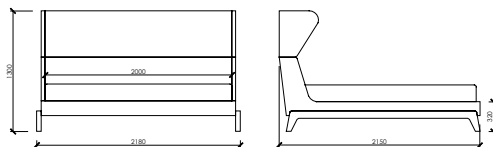

cm 218x215x130 (32h)
in 85"5/6x84"2/3x51"1/6h (12"3/5h)
rete | slatted cm 200x200 | in 78"3/4x78"3/4

US MARKET - KING SIZE
cm 211x218x130h (32h)
in 83"x85"5/6x51"1/6h (12"3/5h)
rete | slatted cm 193x203 | in 76"x80"