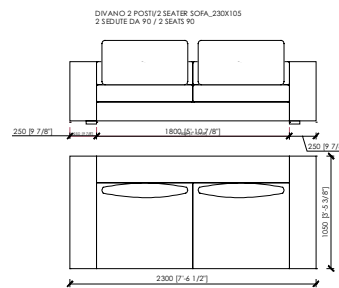

Note

Optional: possibilità di avere il poggischiena

PORTOCERVO
MC Lab - 2019

PORTOCERVO
MC Lab - 2019

Dimensions in mm. MC Meroni & Colzani reserved the right to make change is based on the last price list.