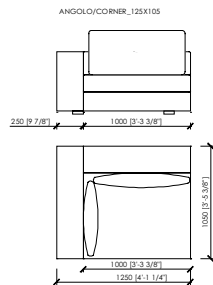

Note

Optional: possibilità di avere il poggischiena

PORTOCERVO
MC Lab - 2019

PORTOCERVO
MC Lab - 2019

Dimensions in mm. MC Meroni & Colzani reserved the right to make change is based on the last price list.