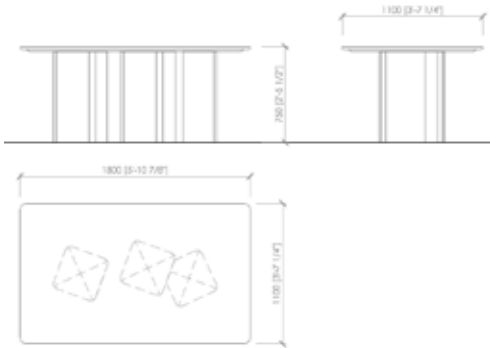

cm 180x110x75h | in 70" 6/7x43"1/3x29"1/2h
cm 200x110x75h | in 78" 3/4x43"1/3x29"1/2h
cm 220x110x75h | in 86" 3/5x43"1/3x29"1/2h
cm 240x110x75h | in 94"1/2x43"1/3x29"1/2h
cm 260x110x75h | in 102"1/3x43"1/3x29"1/2h
cm 280x110x75h | in 110"1/4x43"1/3x29"1/2h
cm Ø160x75h | in Ø63"x29"1/2h
cm Ø180x75h | in Ø70"6/7x29"1/2

DESCRIZIONE TECNICA

Tipologia

Tavolo

Gambe

Legno curvato impiallacciato | Legno curvato laccato

Top

Marmo

Dimensioni

*cm 180x110x75h
cm 200x110x75h
cm 220x110x75h
cm 240x110x75h
cm 260x110x75h
cm 280x110x75h
cm Ø160x75h
cm Ø180x75h*

PORTOFINO

Cesare Arosio - 2019

PORTOFINO

Cesare Arosio - 2019

LEGS FINISHES - WOOD | FINITURA GAMBE - LEGNO