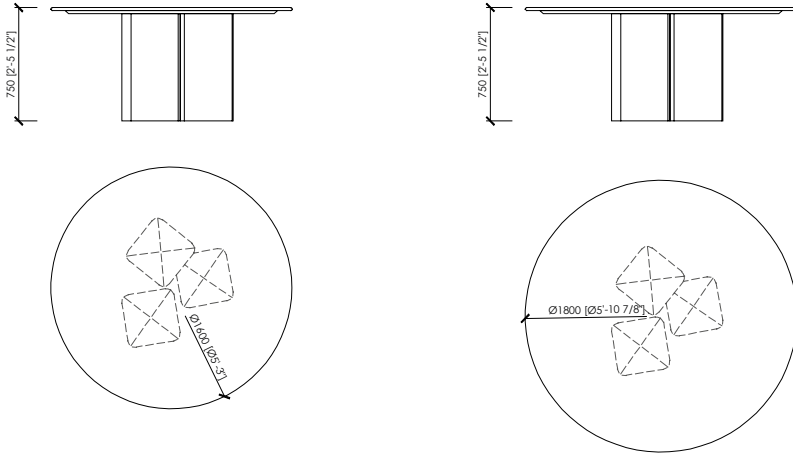

cm 180x110x75h | in 70" 6/7x43"1/3x29"1/2h
cm 200x110x75h | in 78" 3/4x43"1/3x29"1/2h
cm 220x110x75h | in 86" 3/5x43"1/3x29"1/2h
cm 240x110x75h | in 94"1/2x43"1/3x29"1/2h
cm 260x110x75h | in 102"1/3x43"1/3x29"1/2h
cm 280x110x75h | in 110"1/4x43"1/3x29"1/2h
cm Ø160x75h | in Ø63"x29"1/2h
cm Ø180x75h | in Ø70"6/7x29"1/2

DESCRIZIONE TECNICA

Tipologia

Tavolo

Gambe

Legno curvato impiallacciato | Legno curvato laccato

Top

Marmo

Dimensioni

*cm 180x110x75h
cm 200x110x75h
cm 220x110x75h
cm 240x110x75h
cm 260x110x75h
cm 280x110x75h
cm Ø160x75h
cm Ø180x75h*

PORTOFINO

Cesare Arosio - 2019

PORTOFINO

Cesare Arosio - 2019

LEGS FINISHES - WOOD | FINITURA GAMBE - LEGNO