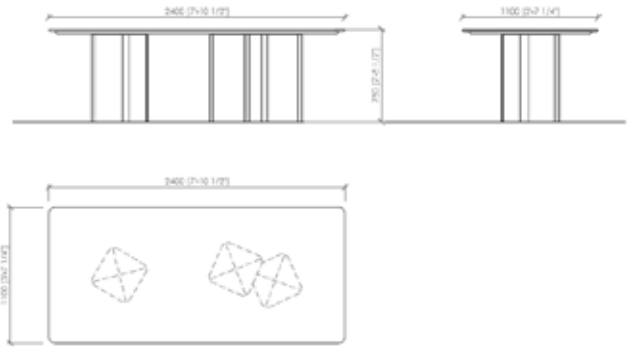

cm 180x110x75h | in 70" 6/7x43"1/3x29"1/2h
cm 200x110x75h | in 78" 3/4x43"1/3x29"1/2h
cm 220x110x75h | in 86" 3/5x43"1/3x29"1/2h
cm 240x110x75h | in 94"1/2x43"1/3x29"1/2h
cm 260x110x75h | in 102"1/3x43"1/3x29"1/2h
cm 280x110x75h | in 110"1/4x43"1/3x29"1/2h
cm Ø160x75h | in Ø63"x29"1/2h
cm Ø180x75h | in Ø70"6/7x29"1/2

DESCRIZIONE TECNICA

Tipologia

Tavolo

Gambe

Legno curvato impiallacciato | Legno curvato laccato

Top

Marmo

Dimensioni

*cm 180x110x75h
cm 200x110x75h
cm 220x110x75h
cm 240x110x75h
cm 260x110x75h
cm 280x110x75h
cm Ø160x75h
cm Ø180x75h*

PORTOFINO

Cesare Arosio - 2019

PORTOFINO

Cesare Arosio - 2019

LEGS FINISHES - WOOD | FINITURA GAMBE - LEGNO