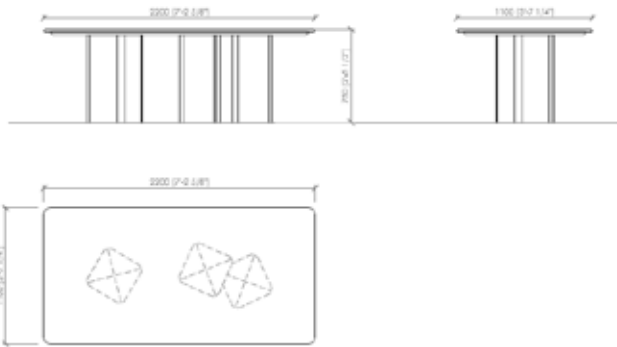

cm 180x110x75h | in 70" 6/7x43"1/3x29"1/2h
cm 200x110x75h | in 78" 3/4x43"1/3x29"1/2h
cm 220x110x75h | in 86" 3/5x43"1/3x29"1/2h
cm 240x110x75h | in 94"1/2x43"1/3x29"1/2h
cm 260x110x75h | in 102"1/3x43"1/3x29"1/2h
cm 280x110x75h | in 110"1/4x43"1/3x29"1/2h
cm Ø160x75h | in Ø63"x29"1/2h
cm Ø180x75h | in Ø70"6/7x29"1/2

DESCRIZIONE TECNICA

Tipologia

Tavolo

Gambe

Legno curvato impiallacciato | Legno curvato laccato

Top

Marmo

Dimensioni

*cm 180x110x75h
cm 200x110x75h
cm 220x110x75h
cm 240x110x75h
cm 260x110x75h
cm 280x110x75h
cm Ø160x75h
cm Ø180x75h*

PORTOFINO

Cesare Arosio - 2019

PORTOFINO

Cesare Arosio - 2019

LEGS FINISHES - WOOD | FINITURA GAMBE - LEGNO