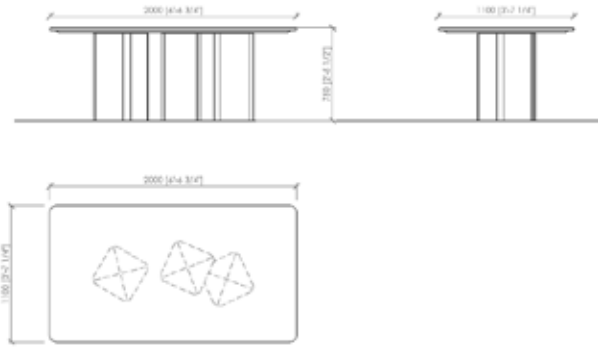

cm 180x110x75h | in 70" 6/7x43"1/3x29"1/2h
cm 200x110x75h | in 78" 3/4x43"1/3x29"1/2h
cm 220x110x75h | in 86" 3/5x43"1/3x29"1/2h
cm 240x110x75h | in 94"1/2x43"1/3x29"1/2h
cm 260x110x75h | in 102"1/3x43"1/3x29"1/2h
cm 280x110x75h | in 110"1/4x43"1/3x29"1/2h
cm Ø160x75h | in Ø63"x29"1/2h
cm Ø180x75h | in Ø70"6/7x29"1/2

DESCRIZIONE TECNICA

Tipologia

Tavolo

Gambe

Legno curvato impiallacciato | Legno curvato laccato

Top

Marmo

Dimensioni

*cm 180x110x75h
cm 200x110x75h
cm 220x110x75h
cm 240x110x75h
cm 260x110x75h
cm 280x110x75h
cm Ø160x75h
cm Ø180x75h*

PORTOFINO

Cesare Arosio - 2019

PORTOFINO

Cesare Arosio - 2019

LEGS FINISHES - WOOD | FINITURA GAMBE - LEGNO