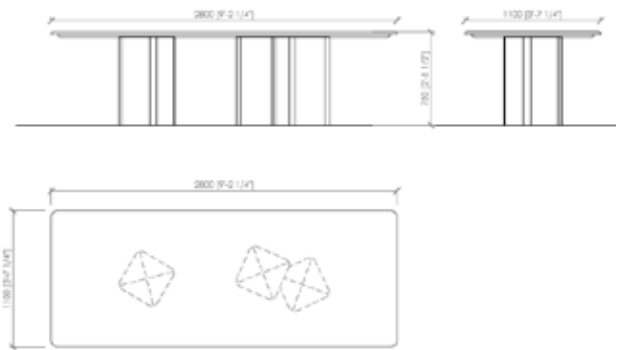

cm 180x110x75h | in 70" 6/7x43"1/3x29"1/2h
cm 200x110x75h | in 78" 3/4x43"1/3x29"1/2h
cm 220x110x75h | in 86" 3/5x43"1/3x29"1/2h
cm 240x110x75h | in 94"1/2x43"1/3x29"1/2h
cm 260x110x75h | in 102"1/3x43"1/3x29"1/2h
cm 280x110x75h | in 110"1/4x43"1/3x29"1/2h
cm Ø160x75h | in Ø63"x29"1/2h
cm Ø180x75h | in Ø70"6/7x29"1/2

DESCRIZIONE TECNICA

Tipologia

Tavolo

Gambe

Legno curvato impiallacciato | Legno curvato laccato

Top

Marmo

Dimensioni

*cm 180x110x75h
cm 200x110x75h
cm 220x110x75h
cm 240x110x75h
cm 260x110x75h
cm 280x110x75h
cm Ø160x75h
cm Ø180x75h*

PORTOFINO

Cesare Arosio - 2019

PORTOFINO

Cesare Arosio - 2019

LEGS FINISHES - WOOD | FINITURA GAMBE - LEGNO