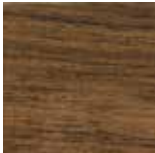

*cm 180x110x75h
cm 200x110x75h
cm 220x110x75h
cm 240x110x75h
cm 260x110x75h
cm 280x110x75h
cm Ø160x75h
cm Ø180x75h*

PORTOFINO

Cesare Arosio - 2019

PORTOFINO

Cesare Arosio - 2019

LEGS FINISHES - WOOD | FINITURA GAMBE - LEGNO

CANALETTO WALNUT

matt

WILD ASH

matt

OPTICAL WHITE ash

WHITE ash

PEARL ash

CARAMEL ash