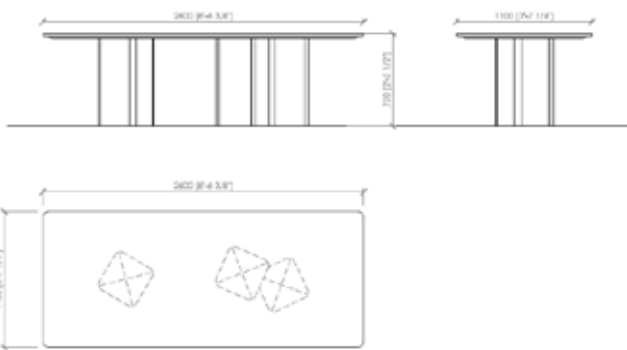

PORTOFINO

Cesare Arosio - 2019