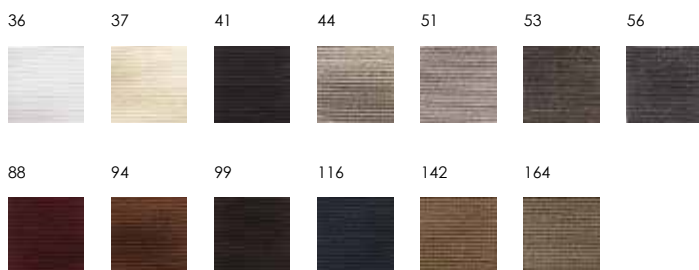

ROMA
MC Lab - 2022

LEGS for archair - WOOD | FINITURA GAMBE per la poltrona - LEGNO

WILD ASH

matt

OPTICAL WHITE ash

WHITE ash

PEARL ash

CARAMEL ash

GREIGE ash

TOBACCO ash

LIGHT GREY ash

MUD ash

ANTHRACITE ash

BLACK ash

DARK BROWN ash

RED ash

YELLOW ash

GREEN ash

TEAL ash

DARK BLUE ash

PIPING | PROFILO

COVER - FABRIC and LEATHER | RIVESTIMENTO - TESSUTO o PELLE

refer to .pdf file MC_FABRICS and MC_LEATHER | fare riferimento al file .pdf MC_FABRICS and MC_LEATHER

- cat. LIFE
- cat. GLAMOUR
- cat. FASHION
- cat. STYLE
- cat. COMFORT
- cat. ELEGANCE
- cat. ELITE
- cat. LUXURY