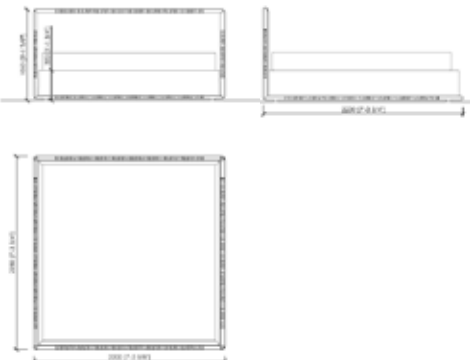

cm 220x223x105h (35h)
in 86"2/5x87"4/5x41"1/3h (13"7/9h)
rete | slatted cm 200x200 | in 63"x78"3/4

US MARKET - KING SIZE
cm 213x226x105h (35h)
in 83"6/7x89"x41"1/3h (13"7/9h)
rete | slatted cm 193x203 | in 76"x80"