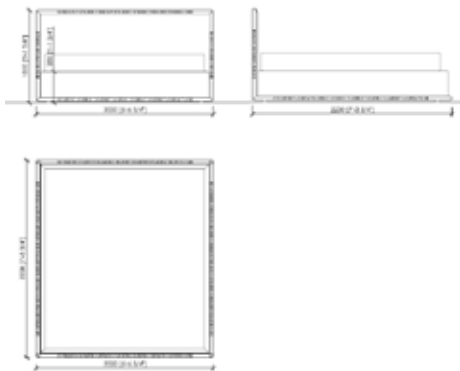

cm 200x223x212h (35h)
in 78"3/4x87"4/5x83"1/2h (13"7/9h)
rete | slatted cm 180x200 | in 70"6/7x78"3/4