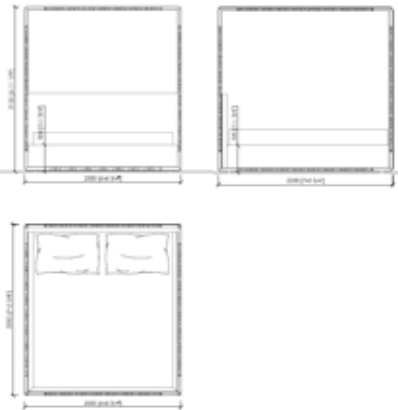

cm 200x223x105h (35h)
in 78"3/4x87"4/5x41"1/3h (13"7/9h)
rete | slatted cm 180x200 | in 70"6/7x78"3/4