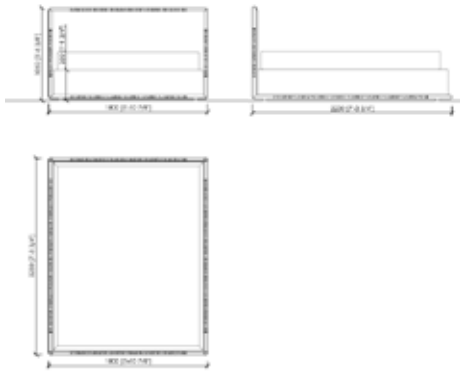

SAN MARCO

Maurizio Di Mauro - 2017

LOW

cm 220x223x105h (35h)
in 86"2/5x87"4/5x41"1/3h (13"7/9h)
rete | slatted cm 200x200 | in 63"x78"3/4

US MARKET - KING SIZE
cm 213x226x105h (35h)
in 83"6/7x89"x41"1/3h (13"7/9h)
rete | slatted cm 193x203 | in 76"x80"