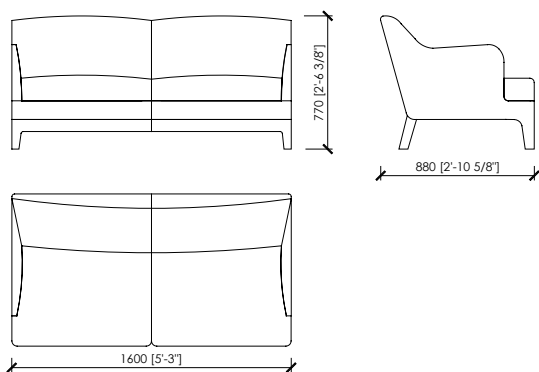

#### Dimensions

Armchair: cm 80x88x77h | in 31"1/2x34"2/3x30"1/3h  
seat cm 41h | in 16"1/7h  
Sofa lounge: cm 160x88x77h | in 63"x34"2/3x30"1/3h  
seat cm 41h | in 16"1/7h

#### Dimensioni

*Poltrona: cm 80x88x77h | seduta cm 41h  
Divano lounge: cm 160x88x77h | seduta cm 41h*

**SAVOIA**  
MC Lab - 2018

POLTRONA / ARMCHAIR

DIVANO LOUNGE / SOFA LOUNGE

**COVER - FABRIC and LEATHER | RIVESTIMENTO - TESSUTO o PELLE**