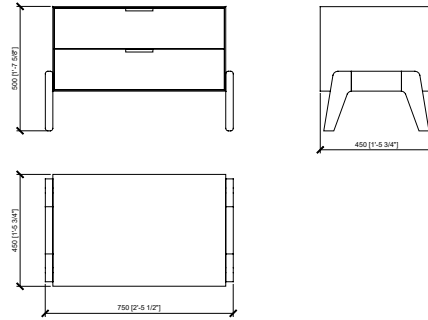

MDF panel lacquered | ebony veneer

Inside drawer

Ash open-pore veneered

Handle

Metal finish MC chrome | painted metal

Dimensions

Solferino

cm 51(top 45)x45x52h | in 20"(top)17"5/7x17"5/7x20"1/2h

Solferino large

cm 75(top 69)x45x52h | in 29"1/2x(27"1/6)x17"5/7x20"1/2h

Solferino 7

cm 60x45x133h | in 23"5/8x17"5/7x52"1/3h

Dimensions in mm. MC Meroni & Colzani reserved the right to make change is reserved. This informations are based on the last price list.

Frontali cassetti

Pannello di fibra a media densità laccato
Impiallacciato con essenza ebano

Interno cassetti

Impiallacciate frassino poro aperto

Maniglia

Metallo in finitura MC cromo | metallo verniciato

Dimensioni

Solferino cm 51(top 45)x45x52h

Solferino large cm 75(top 69)x45x52h

Solferino 7 cm 60x45x133h

SOLFERINO

Maurizio Di Mauro - 2016

SOLFERINO

SOLFERINO LARGE

SOLFERINO 7