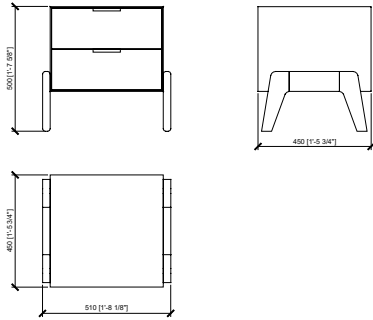

MDF panel lacquered | ebony veneer

Inside drawer

Ash open-pore veneered

Handle

Metal finish MC chrome | painted metal

Dimensions

Solferino

cm 51(top 45)x45x52h | in 20"(top)17"5/7x17"5/7x20"1/2h

Solferino large

cm 75(top 69)x45x52h | in 29"1/2x(27"1/6)x17"5/7x20"1/2h

Solferino 7

cm 60x45x133h | in 23"5/8x17"5/7x52"1/3h

Dimensions in mm. MC Meroni & Colzani reserved the right to make change is reserved. This informations are based on the last price list.

Frontali cassetti

Pannello di fibra a media densità laccato
Impiallacciato con essenza ebano

Interno cassetti

Impiallacciate frassino poro aperto

Maniglia

Metallo in finitura MC cromo | metallo verniciato

Dimensioni

Solferino cm 51(top 45)x45x52h

Solferino large cm 75(top 69)x45x52h

Solferino 7 cm 60x45x133h

SOLFERINO

Maurizio Di Mauro - 2016

SOLFERINO

SOLFERINO LARGE

SOLFERINO 7