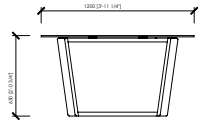

TRASTEVERE

MC Lab - 2016

LOUNGE VERSION | VERSIONE LOUNGE

Glass top | Top vetro