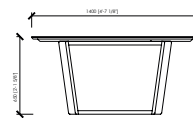

LOUNGE VERSION | VERSIONE LOUNGE

Marble top | Top marmo