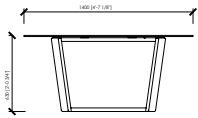

TRASTEVERE

MC Lab - 2016

LOUNGE VERSION | VERSIONE LOUNGE

Glass top | Top vetro