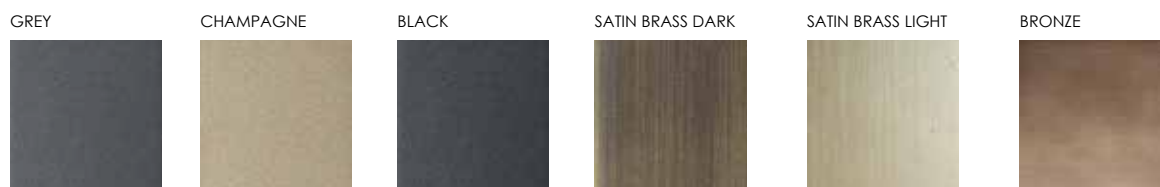

DATA SHEET  
V.1 2022

**VIAREGGIO**  
 MCLab - 2021

**INTERNAL PARTITION - METAL FINISHING | SPALLE INTERNE- FINITURA METALLICA**

**SIDES - LACQUERED | FIANCHI - LACCATO**

**SIDES - METAL FINISHING | FIANCHI - FINITURE METALLICHE**

Printed colors are to be considered as indicative | I colori stampati sono da considerarsi indicativi

**VIAREGGIO**  
MCLab - 2021

**BACK - WOOD | SCHIENALE- LEGNO**

CANALETTO WALNUT

matt

WILD ASH

matt

OPTICAL WHITE ash